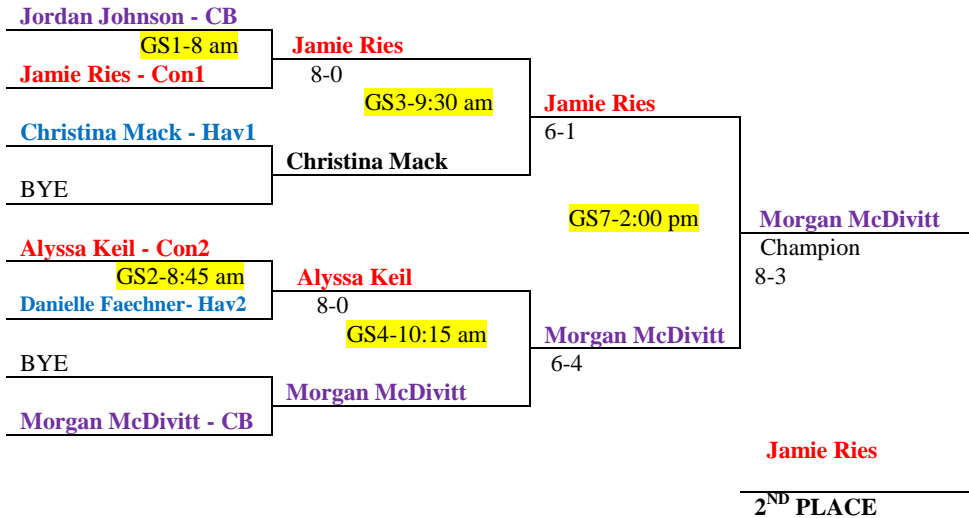

# 2009 CUT BANK INVITATIONAL TENNIS GIRLS' SINGLES #1 & #2'S CHAMPIONSHIP BRACKET

## CONSOLATION BRACKET

Cut Bank  
TENNIS 