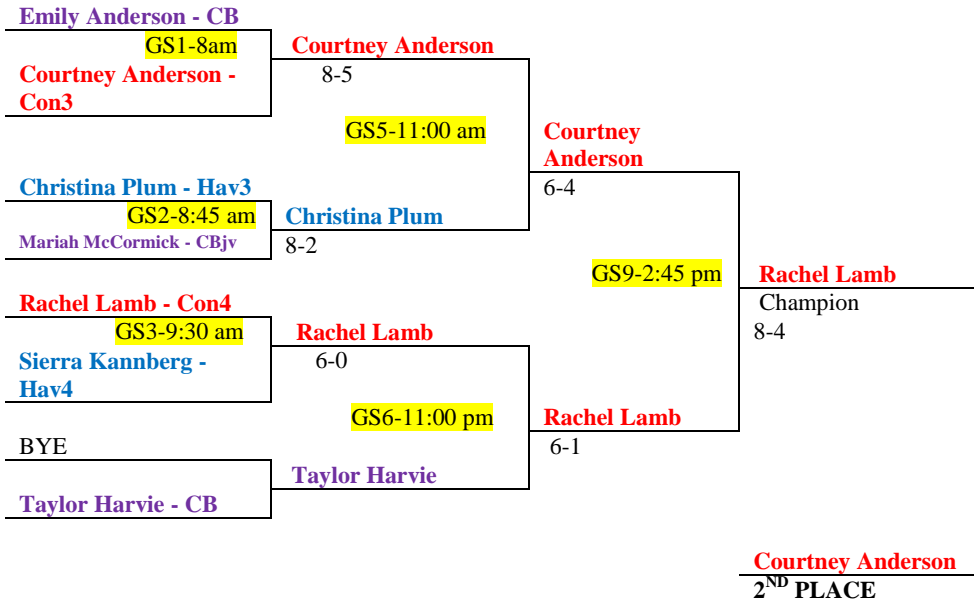

2009 CUT BANK INVITATIONAL TENNIS GIRLS' SINGLES #3 & #4'S CHAMPIONSHIP BRACKET

CONSOLATION BRACKET