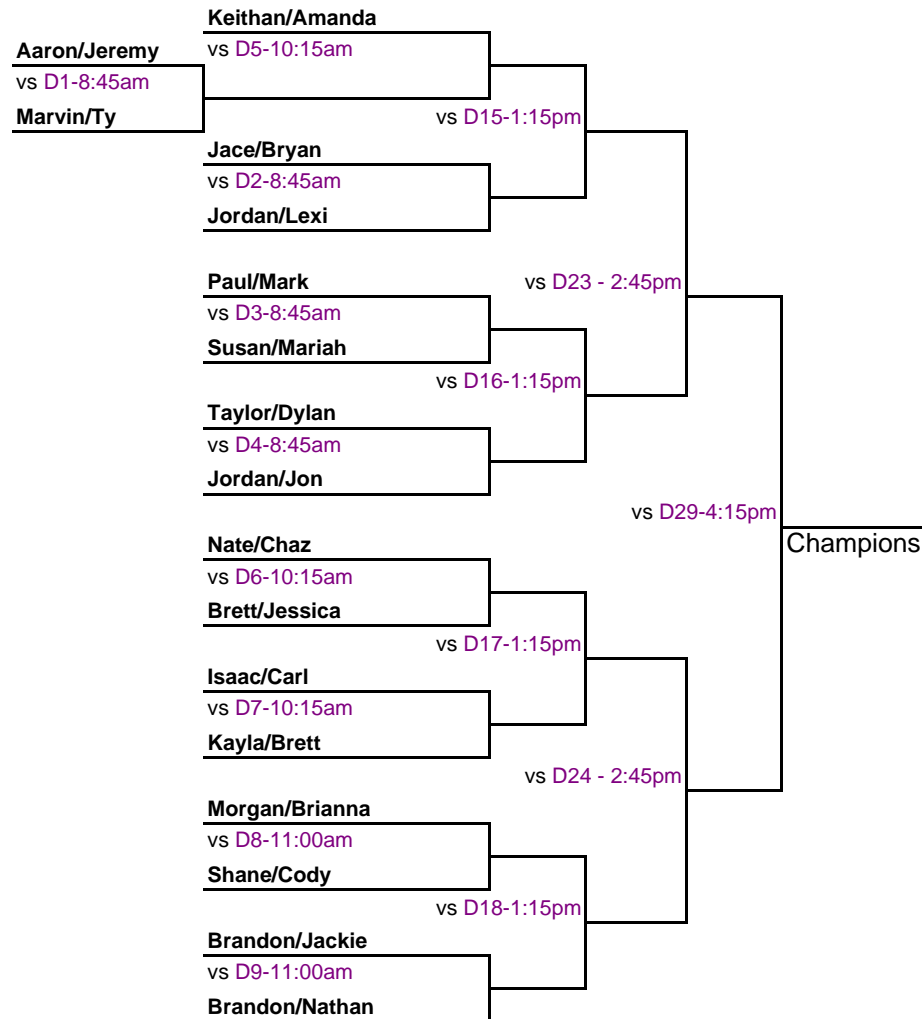

Keith Gregg Memorial Tournament

2010 - Championship Bracket - DOUBLES

Players	Partner
1 Keithan Gregg	Amanada Haynes
2 Nate Kavanagh	Chaz Cooper
3 Morgan McDivitt	Brianna Bauer
4 Paul Schilling	Mark Flaherty
5 Taylor Harvie	Dylan Johnston
6 Brandon Kavanagh	Jackie Bird
7 Isaac Matt	Carl Matt
8 Jace Kimmet	Bryan Kimmet

9 Jordan Hoof	Lexi Cline
10 Kayla Kraft	Brett Kraft
11 Brandon Greco	Nathan Voeller
12 Jordan Johnson	Jon Broadhead
13 Susan LaMere	Mariah McCormick
14 Shane Beuerman	Cody Wandler
15 Brett Crandall	Jessica Greenwald
16 Marvin Fassett	Ty Fassett
17 Aaron Moss	Jeremy Moss
18 Marvin Fassett	Kelly Fassett
19	
20	
21	
22	
23	
24	