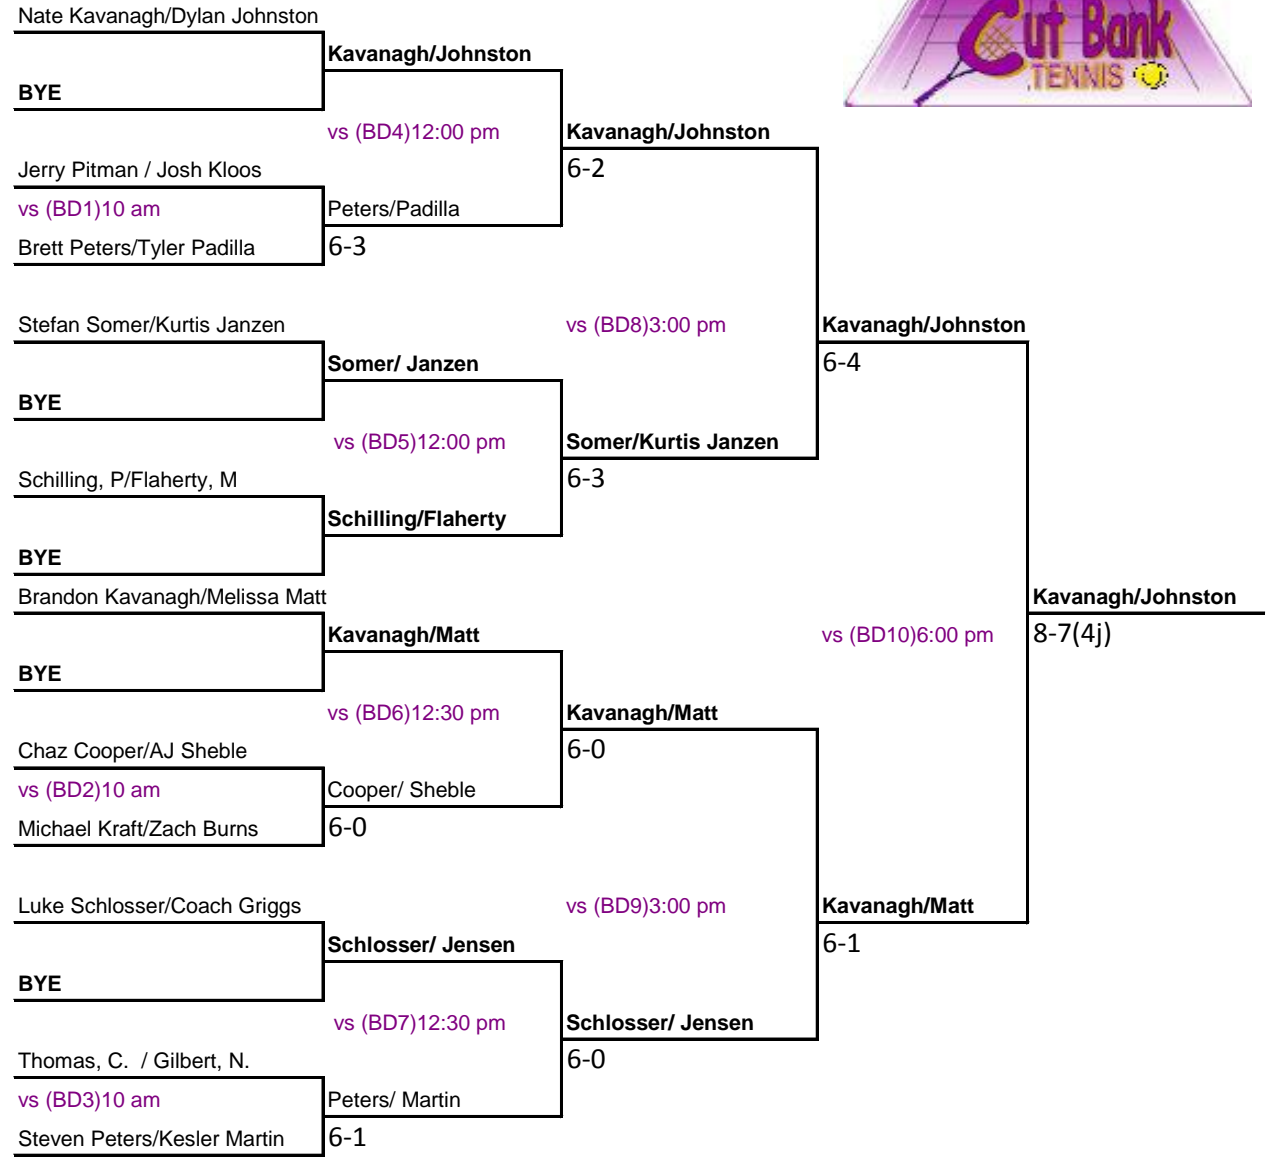

Boys' Doubles Tournament

Entries

- 1 Luke Schlosser/Coach Griggs OR
- 2 Steven Peters/Kesler Martin
- 3 Brett Peters/Tyler Padilla
- 4 Stefan Somer/Kurtis Janzen
- 5 Brandon Kavanagh/Melissa Matt
- 6 Nate Kavanagh/Dylan Johnston
- 7 Chaz Cooper/AJ Sheble
- 8 Schilling, P/Flaherty, M
- 9 Jerry Pitman / Josh Kloos
- 10 Michael Kraft/Zach Burns
- 11 Thomas, C. / Flaherty, M.

Consolation Bracket

Pitman / Kloos

Pitman / Kloos

Loser BD1

BYE

Pitman / Kloos

vs (BD11)1:30 pm

Peters/Martin