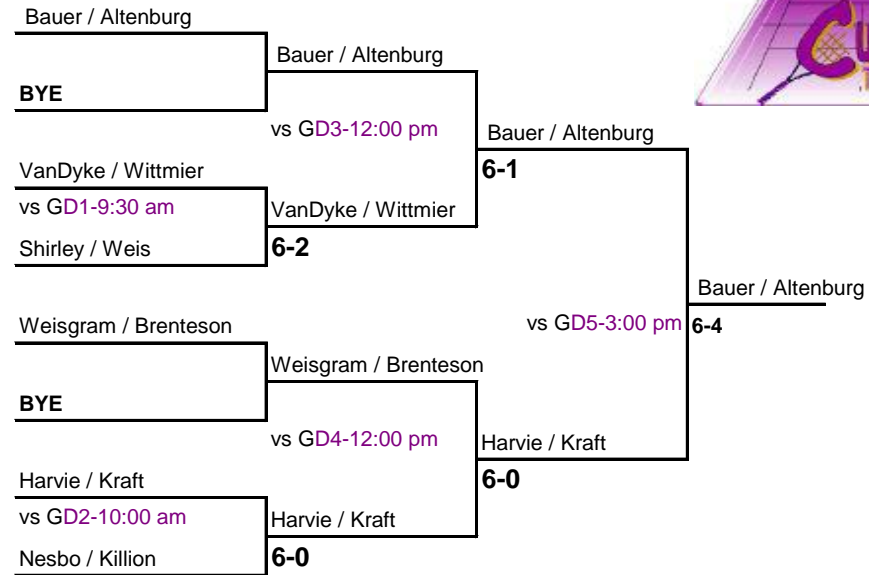

Girls' Doubles Tournament

Entries: (6)

- 1 Brianna Bauer / Jillian Altenburg
- 2 Taylor Harvie / Kayla Kraft
- 3 Emily Weisgram / Moranda Brenteson
- 4 Morgan VanDyke / Annabell Wittmier
- 5 Skylar Shirley / Kaytlin Weis
- 6 Alex Nesbo / Kaylea Killion

Consolation Bracket

BYE