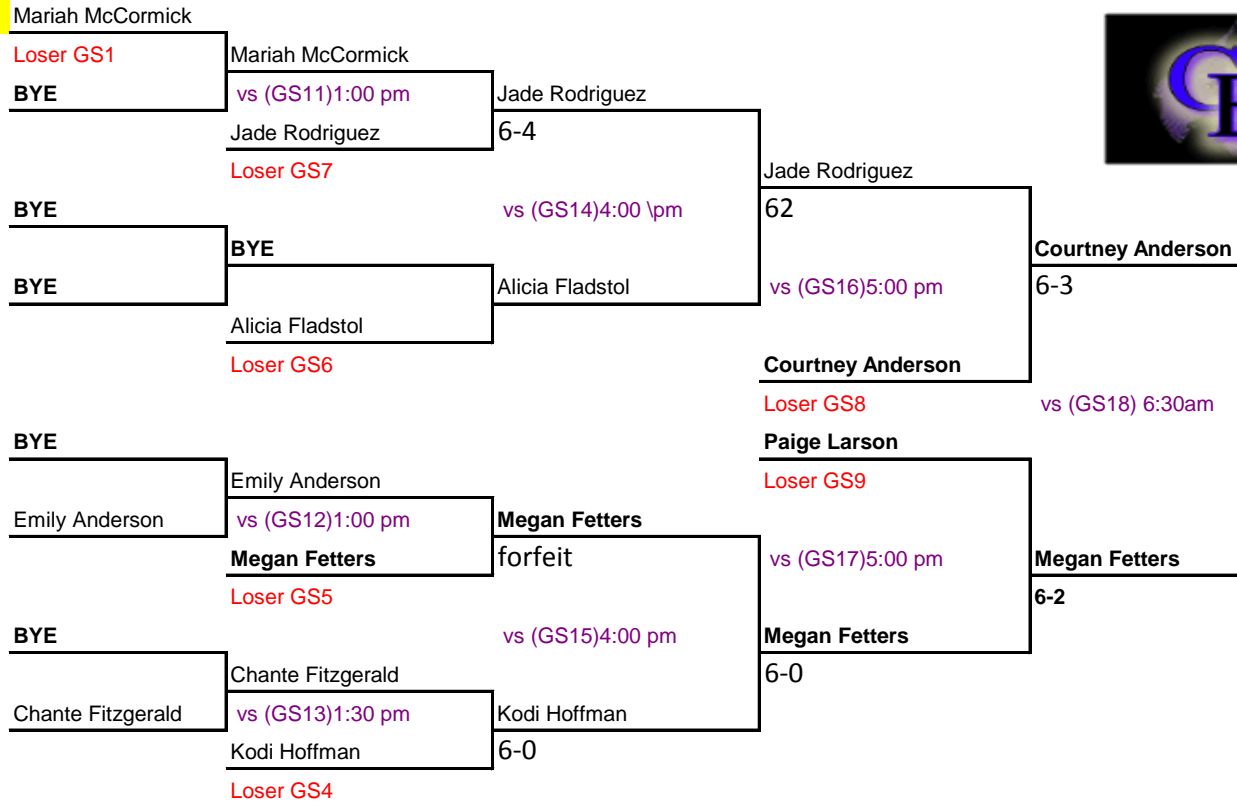

# 2011 - Girls' Singles Bracket

## Entries

- 1 Morgan McDivitt
- 2 Chante Fitzgerald
- 3 Kodi Hoffman
- 4 Paige Larson
- 5 Emily Anderson
- 6 Kristine Warlick
- 7 Megan Fetters
- 8 Courtney Anderson
- 9 Jade Rodriguez
- 10 Alicia Fladstol
- 11 Rachel Lamb

**Consolation Bracket**

Megan Feters

---

6-4