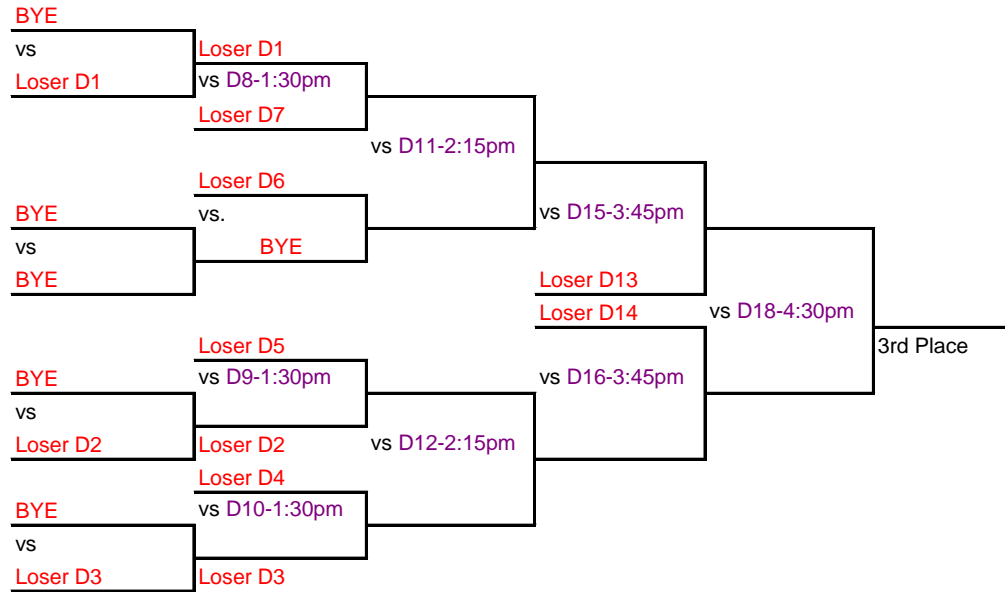

Keith Gregg Memorial Tournament 2011 - Consolation Bracket