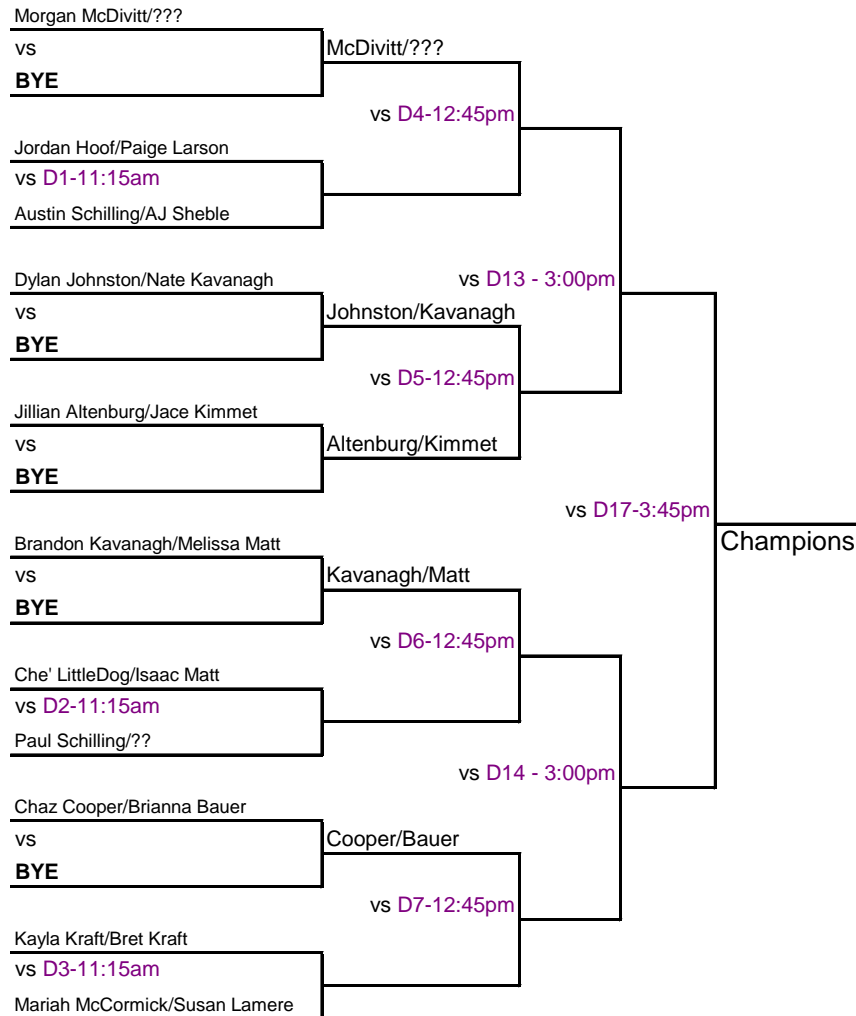

Keith Gregg Memorial Tournament

2011 - Championship Bracket - DOUBLES

Players	Partner
1 Chaz Cooper	Brianna Bauer
2 Jordan Hoof	Paige Larson
3 Dylan Johnston	Nate Kavanagh
4 Austin Schilling	AJ Sheble
5 Che' Little Dog	Isaac Matt
6 Paul Schilling	???
7 Brandon Kavanagh	Melissa Matt
8 Morgan McDivitt	???

9 Kayla Kraft	Bret Kraft
10 Mariah McCormick	Susan Lamere
11 Jillian Altenburg	Jace Kimmet
12	
13	
14	
15	
16	

Match Schedule - All Times are Approximate - Report in 45 minutes prior to NEXT UP STATUS
Check with the Tournament Director as to NEXT UP STATUS - Approximate Times WILL CHANGE
Do not follow schedule ONLY - Check with Director - Cell PHONE is 788-1902
All Doubles is HANDICAPPED Scoring - check with Director for handicap prior to starting match
5 Minute DEFAULT time Once Match has been called! We will have to shift some matches
around as many players are in more than ONE BRACKET. Be prepared to play at ANYTIME!
We will begin GRILLING lunch around 11:30 am and will have awards beginning at 12:00 NOON!