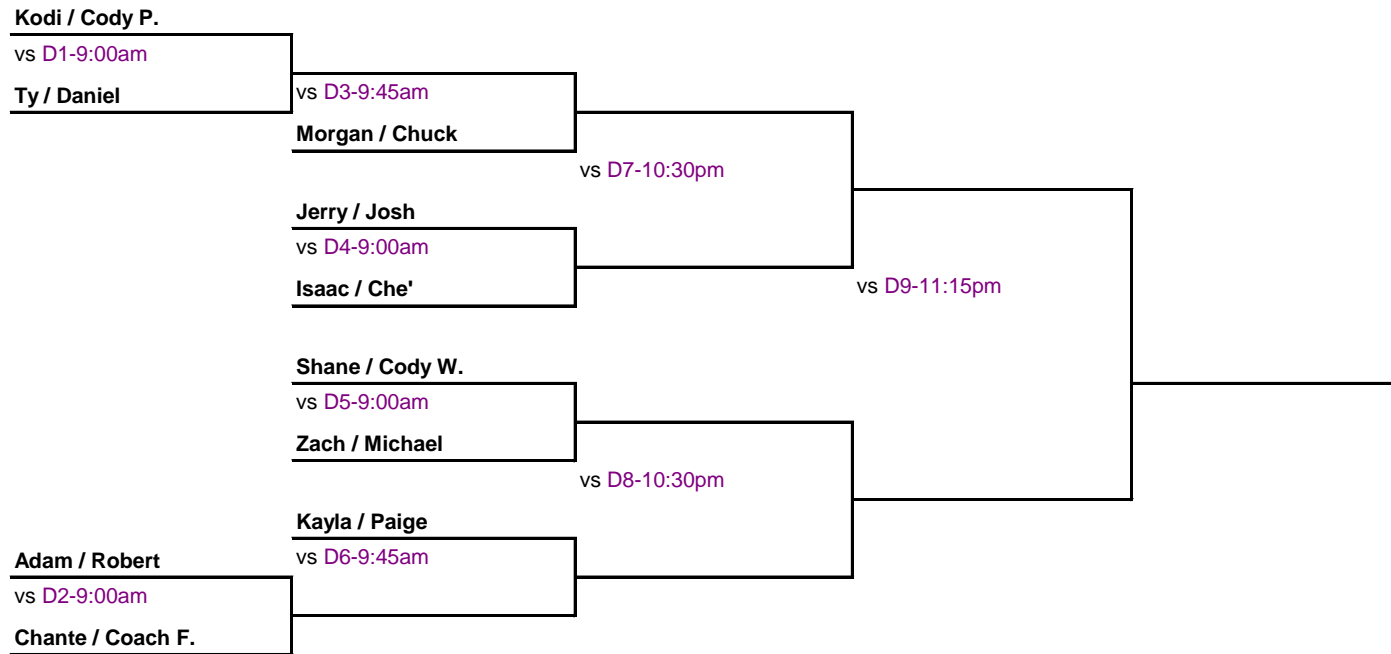

# Mixed Doubles Tournament

Participants:

1. Chante /Coach Flaherty
2. Morgan / Chaz
3. Kayla / Paige
4. Kodi / Cody P.
5. Che' / Isaac
6. Michael / Zach
7. Adam / Robert
8. Jerry / Josh
9. Ty / Daniel
10. Shane / Cody W.

# Mixed Doubles Tournament Consolation Bracket

**Match Schedule - All Times are Approximate - Report in 45 minutes prior to NEXT UP STATUS**  
**Check with the Tournament Director as to NEXT UP STATUS - Approximate Times WILL CHANGE**  
**Do not follow schedule ONLY - Check with Director**  
**All Scoring - 8 game Proset - REGULAR SCORING**  
**5 Minute DEFAULT time Once Match has been called!**

|                  |
|------------------|
| SCORING METHOD   |
| All matches are  |
| 8 game prosets   |
| Regular Scoring  |
| 5 minute warmups |

| APPROXIMATE TIMES |   |  |   |   |
|-------------------|---|--|---|---|
| 9:00 AM           | <u>D1</u> -Kodi / Cody<br>vs. Ty / Daniel | <u>D2</u> -Adam / Robert<br>vs. Chante / Coach | <u>D4</u> -Jerry / Josh<br>vs. Isaac / Che' | <u>D5</u> -Shane / Cody<br>vs. Zach / Michael |
| 9:45 AM           | <u>D3</u> -Winner D1<br>vs. Morgan / Chaz | <u>D6</u> -Winner D2<br>vs. Kayla / Paige      |   |   |
| 10:30 AM          | <u>D7</u> -Winner D3<br>vs. Winner D4     | <u>D8</u> -Winner D5<br>vs. Winner D6          | <u>D10</u> - Loser D1<br>vs. Loser D5       | <u>D11</u> - Loser D2<br>vs. Loser D4         |
| 11:15 AM          | <u>D9</u> -Winner D7<br>vs. Winner D8     | <u>D12</u> -Winner D10<br>vs. Loser D3         | <u>D13</u> -Winner D11<br>vs. Loser D6      |   |
| 12:00 AM          | <u>D14</u> -Winner D12<br>vs. Loster D8   | <u>D15</u> -Winner D13<br>vs. Loser D7         |   |   |
| 12:45 AM          | <u>D16</u> -Winner D14<br>vs. Winner D15  |  |   |   |