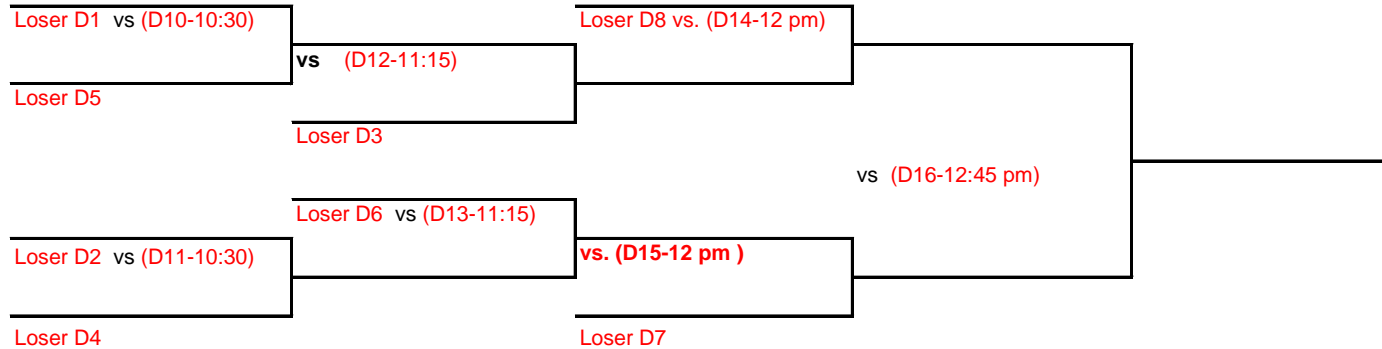

# Mixed Doubles Tournament

Participants:

1. Chante /Coach Flaherty
2. Morgan / Chaz
3. Kayla / Paige
4. Kodi / Cody P.
5. Che' / Isaac
6. Michael / Zach
7. Adam / Robert
8. Jerry / Josh
9. Ty / Daniel
10. Shane / Cody W.

# Mixed Doubles Tournament Consolation Bracket

**Match Schedule - All Times are Approximate - Report in 45 minutes prior to NEXT UP STATUS**  
**Check with the Tournament Director as to NEXT UP STATUS - Approximate Times WILL CHANGE**  
**Do not follow schedule ONLY - Check with Director**  
**All Scoring - 8 game Proset - REGULAR SCORING**  
**5 Minute DEFAULT time Once Match has been called!**