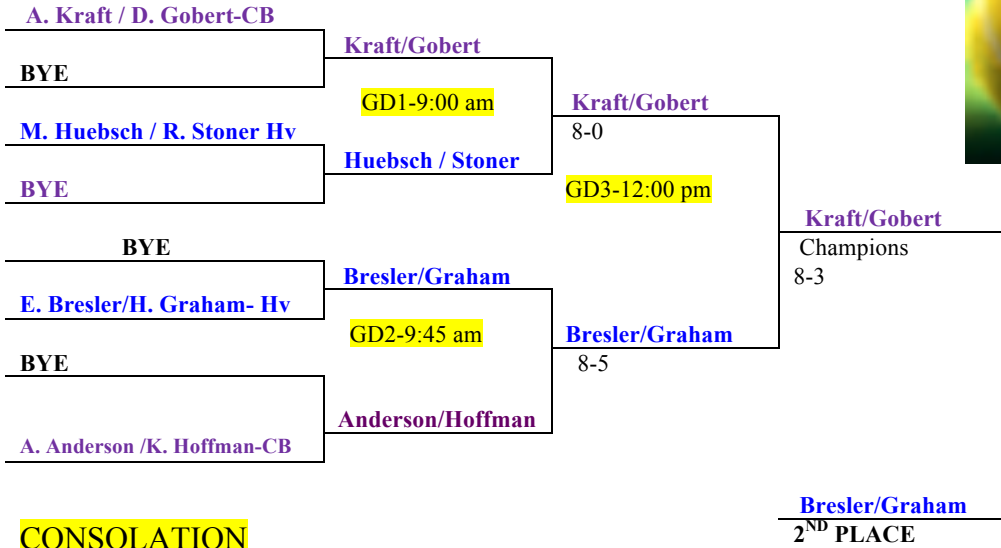

2011 CUT BANK GIRLS' DOUBLES #1 & #2's CHAMPIONSHIP BRACKET

CONSOLATION BRACKET