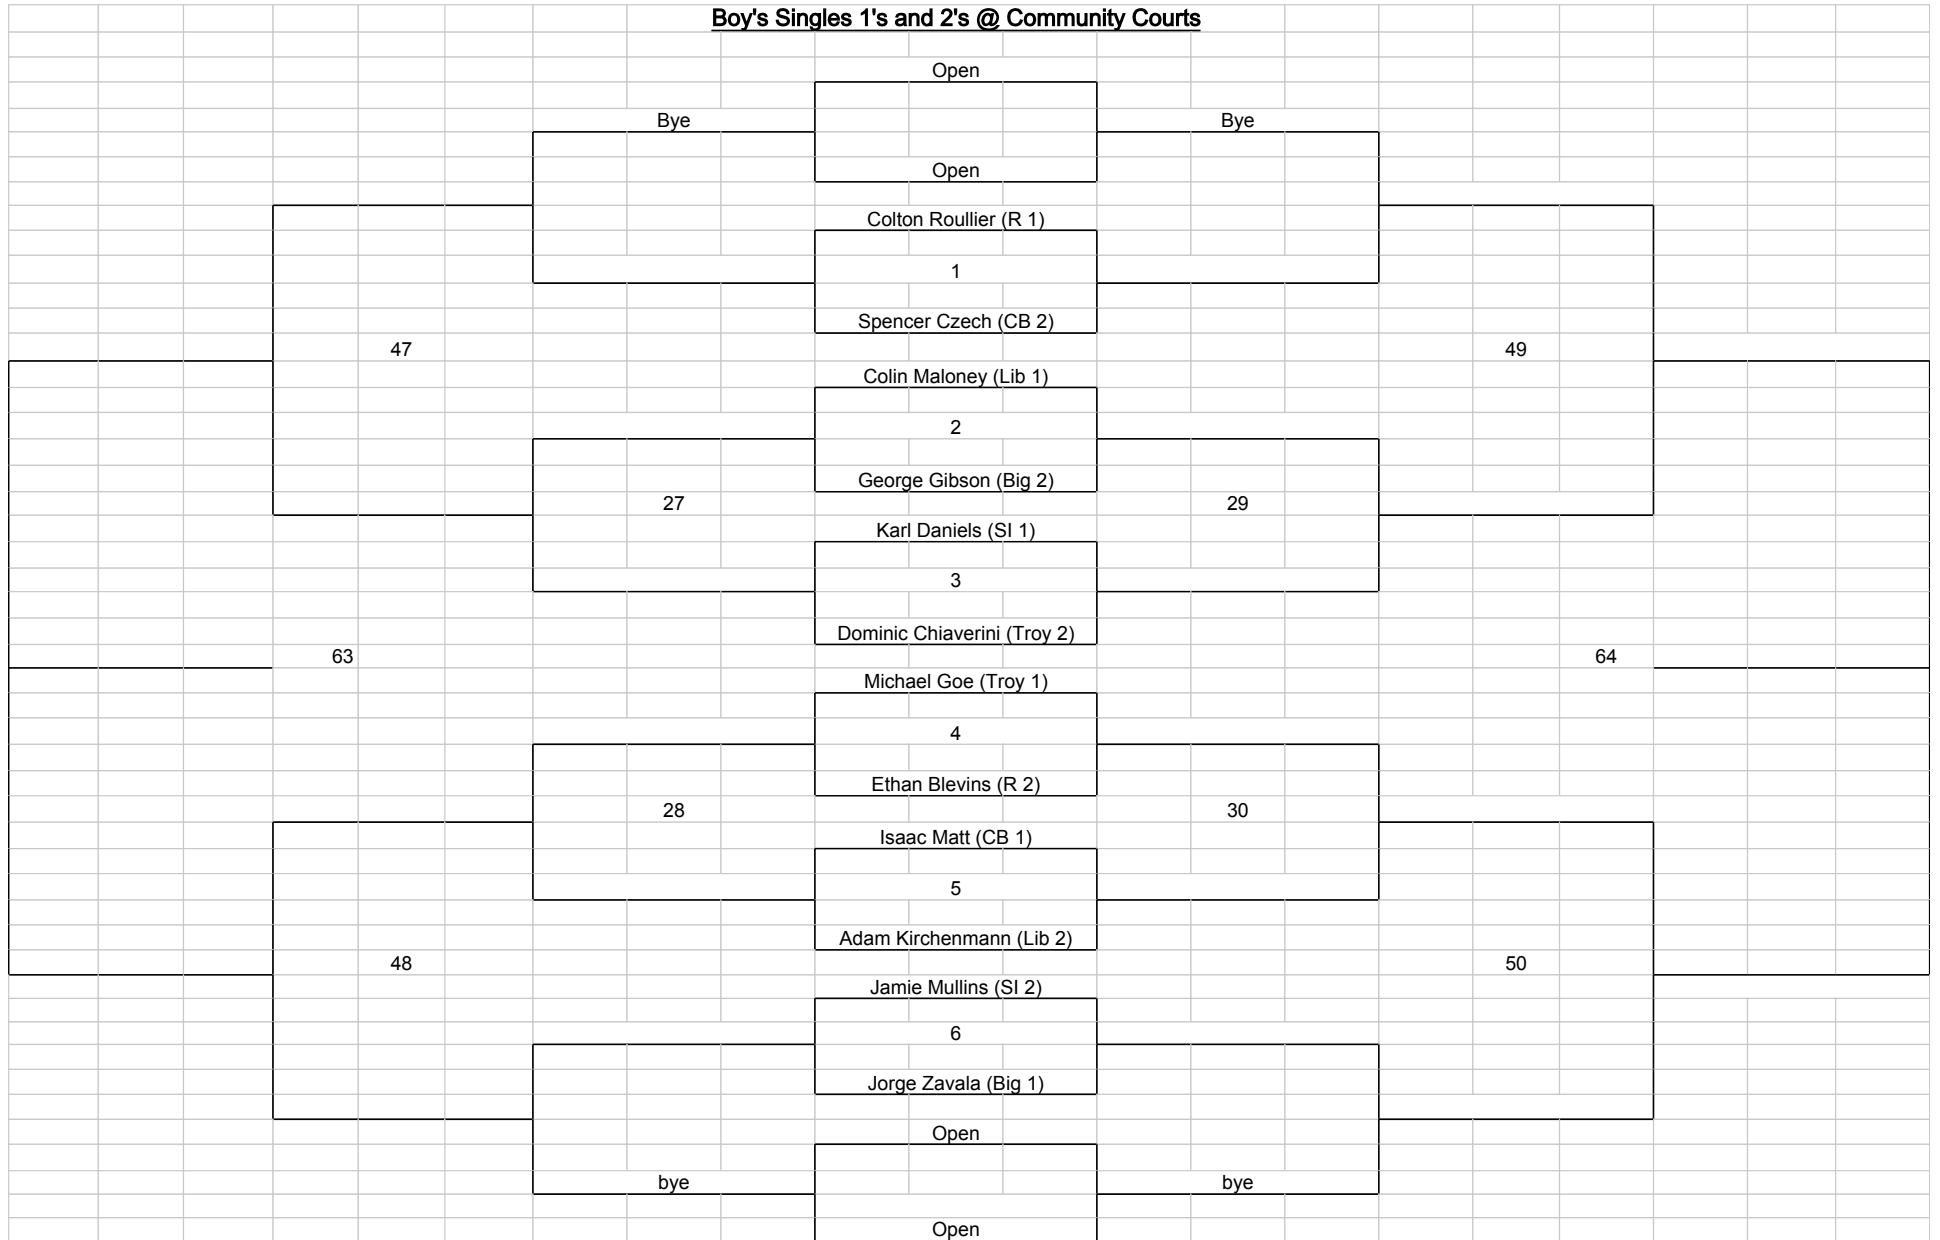

Boy's Singles 1's and 2's @ Community Courts

Girls Singles 1's and 2's @ Community Courts

					Paige Larson (CB 1)					
					13					
			35		Shannon Saint (R 2)			38		
					Allie Brown (Troy 1)					
					14					
					Alauna Weilacher (Big 2)					
		55			Briar Ahlboin (SI 1)				57	
					15					
					Kaylene Hudson (Lib 2)					
			36		Lana Berg (Big 1)			39		
					16					
					Lacey Marquardt (Eur 2)					
		67			Kathryn Stein (Eur 1)				68	
					17					
					Allie Anderson (CB 2)					
					Melanie Oedewaldt (Lib 1)					
					18					
					Kayla Billette (SI 2)					
		56			Samantha Ashley (R 1)				58	
					19					
					Azure Stever (Troy 2)					
					Open					
			bye					bye		
					Open					