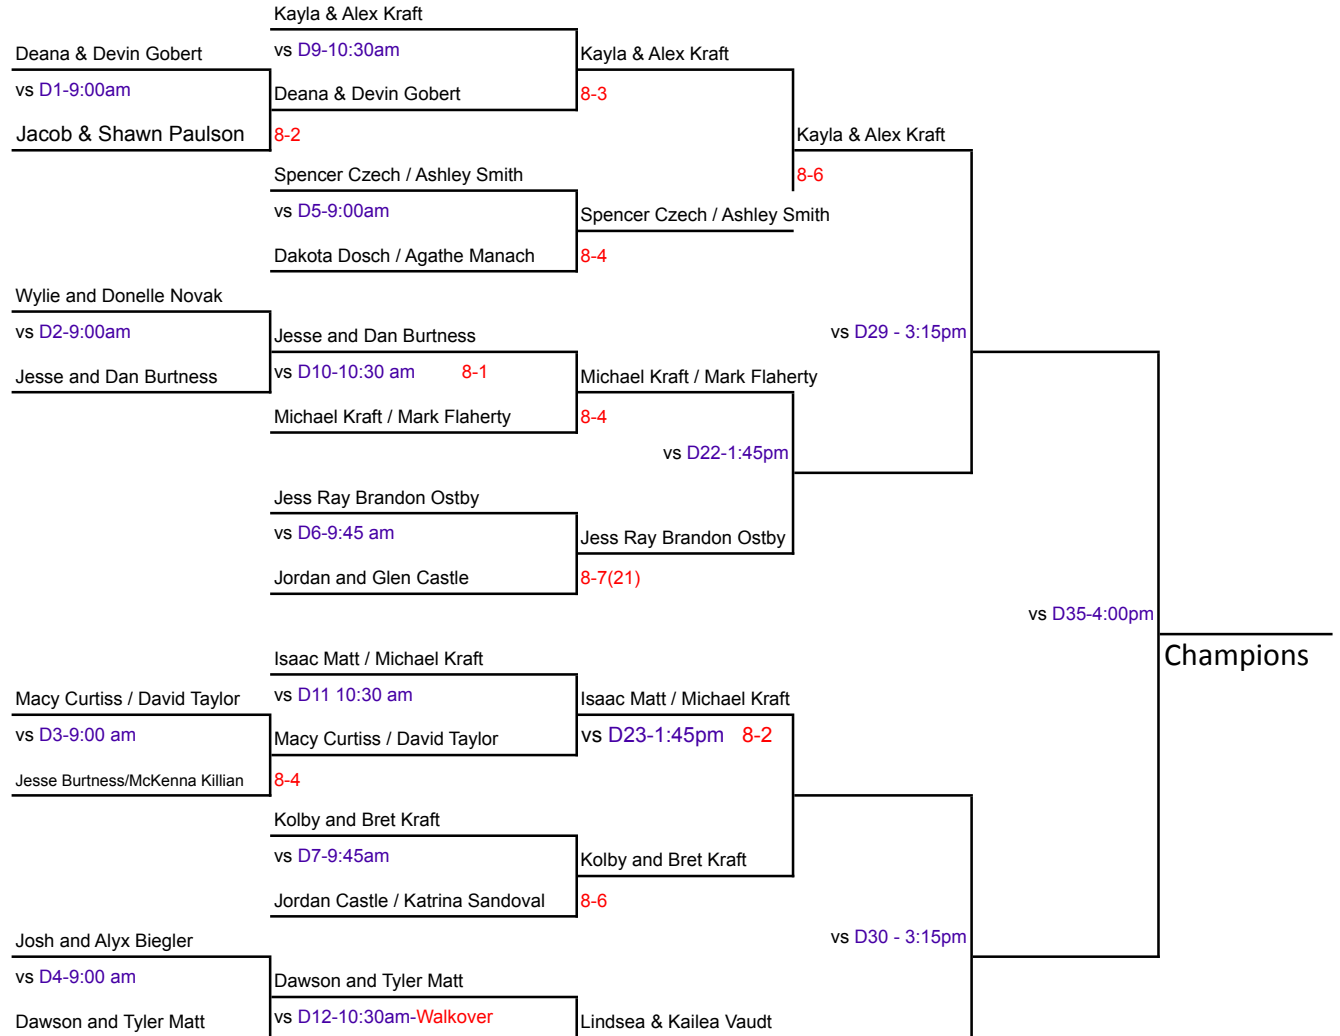

Keith Gregg Memorial Tournament-CANCELLED DUE TO RAIN : 2015 - Championship Bracket

Players	Partner
Jacob Paulson	Shawn Paulson
Jess Ray	Brandon Ostby
Paige Johnson	Shane Beuerman
Lindsea Vaudt	Kailea Vaudt
Duana Gobert	Kaz Harwood
Jesse Burtness	Dan Burtness
Dakota Dosch	Agathe Manach
Kolby Kraft	Bret Kraft
Kayla Kraft	Alex Kraft
Michael Kraft	Mark Flaherty
Isaac Matt	Che' Little Dog
Josh Biegler	Alyx Biegler
Glen Castle	Jordan Castle
Spencer Czech	Ashley Smith
Jesse Burtness	McKenna Killian
Jordan Castle	Katrina Sandoval
BYE	Incase of late entry
Macy Curtiss	David Taylor
Deana Gobert	Devin Gobert
Dawson Matt	Tyler Matt
Donelle Novak	Wylie Novak

Keith Gregg Memorial Tournament 2015 - Consolation Bracket