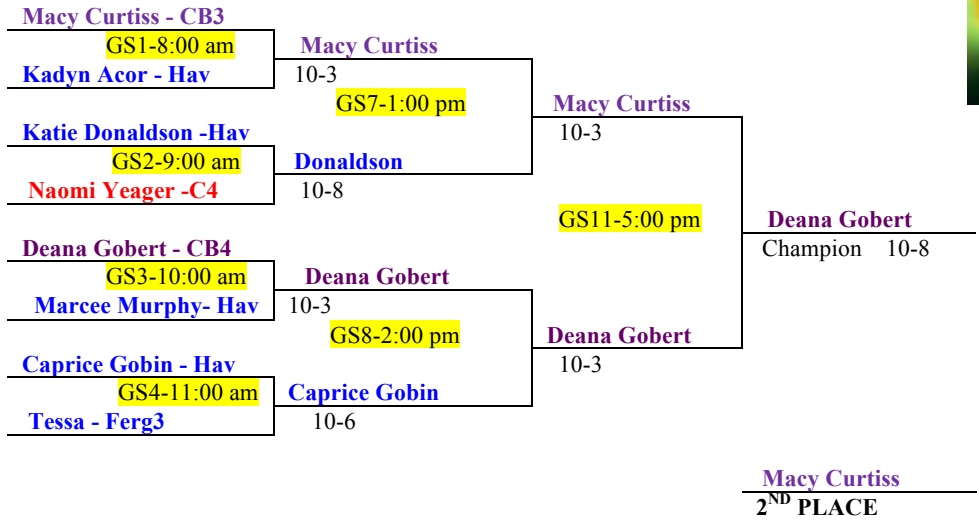

**2016 CUT BANK
INVITATIONAL TENNIS
GIRLS' SINGLES #3 & #4's
CHAMPIONSHIP BRACKET**

CONSOLATION BRACKET