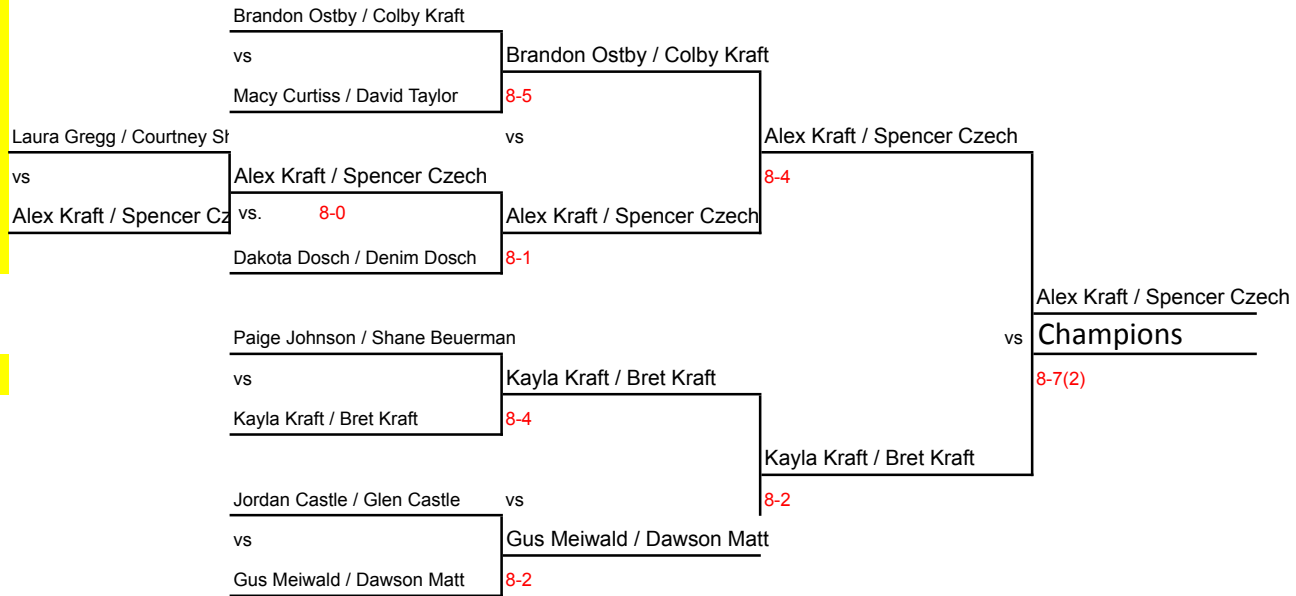

# Keith Gregg Memorial Tournament 2016 - Championship Bracket

Players	Partner
Colby Kraft	Brandon Ostby
Paige Johnson	Shane Beuerman
Laura Gregg	Courtney Sheblel
Dakota Dosch	Denim Dosch
Glen Castle	Jordan Castle
Macy Curtiss	David Taylor
Kayla Kraft	Bret Kraft
Gus Meiwald	Dawson Matt
Alex Kraft	Spencer Czech

Riley Bird
Playing - team
Possible
Not attending