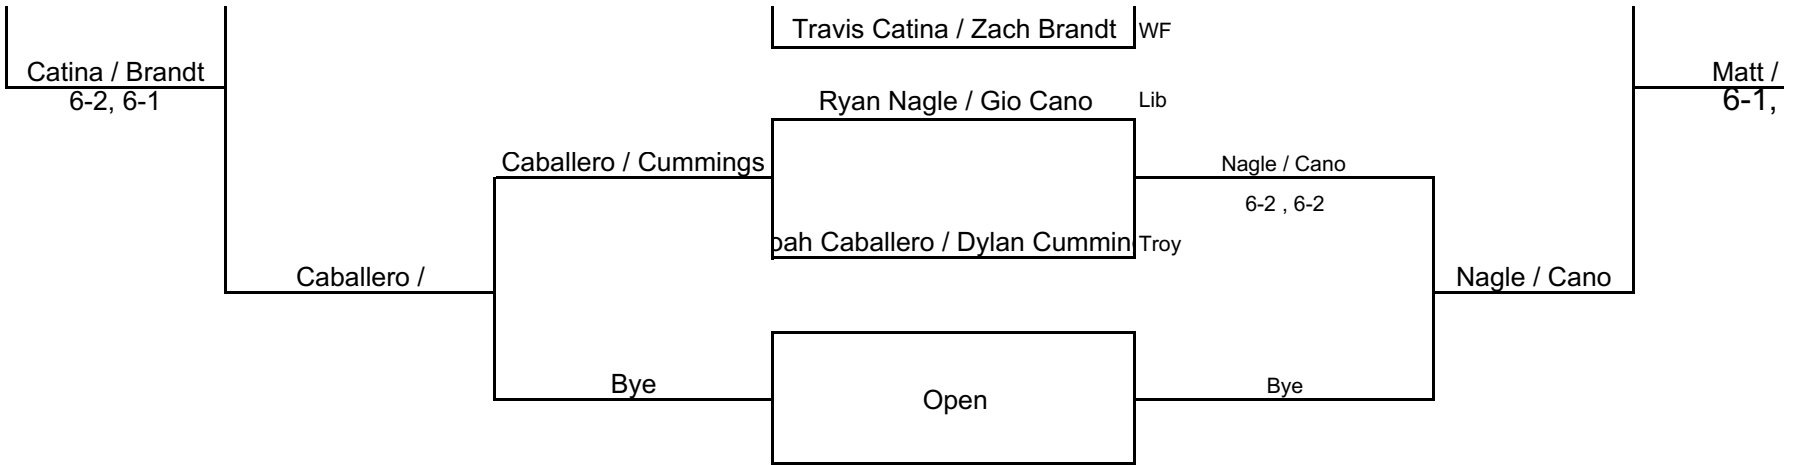

Boys' Doubles @ Community Courts

Loss
6-4

Loss
6-1

Kraft
6-3