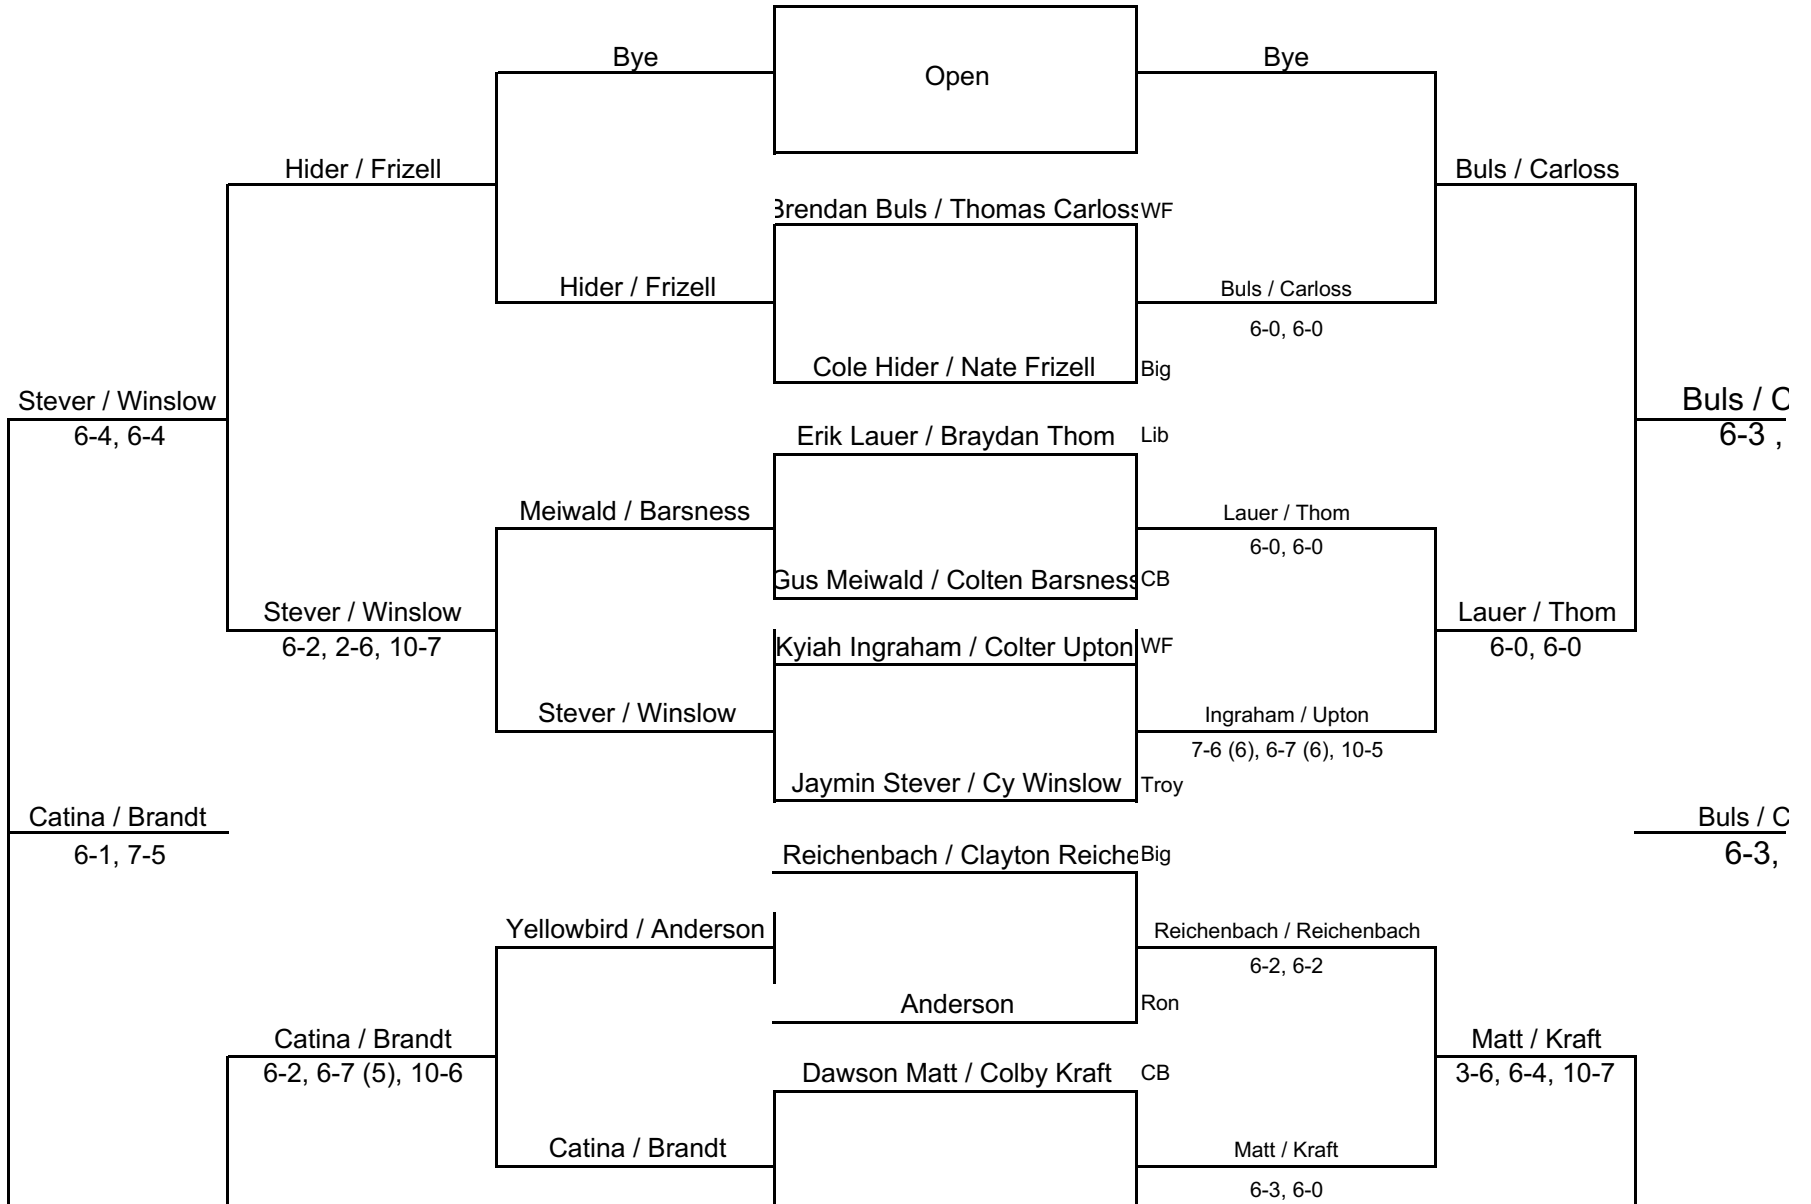

Boys' Doubles @ Community Courts

Loss
6-4

Loss
6-1

Kraft
6-3