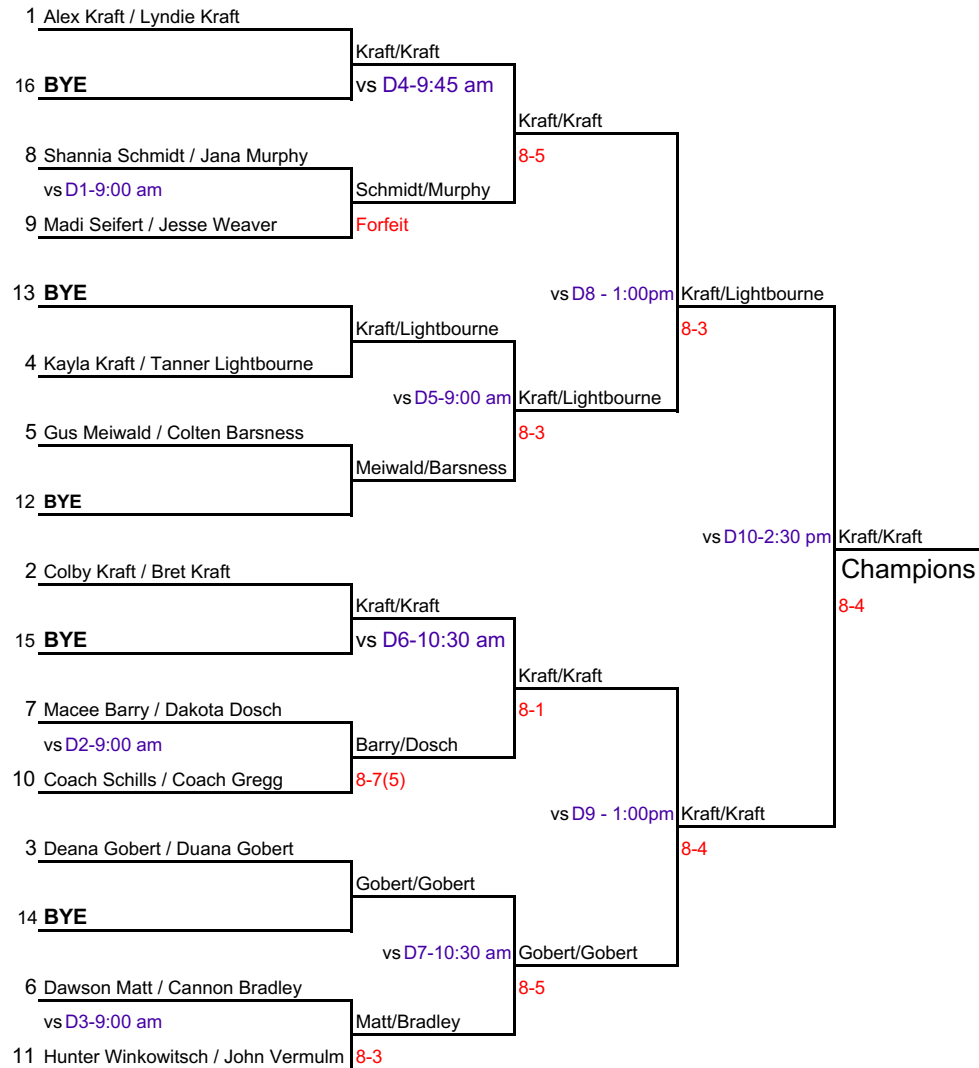

# Keith Gregg Memorial Tournament

## 2017 - Championship Bracket

1  
2

Players	Partner
Macee Barry	Dakota Dosch
Gus Meiwald	Colten Barsness
Coach Gregg	Coach Schilling
Deana Gobert	Duana Gobert
Kayla Kraft	Tanner Lightbourne
Colby Kraft	Bret Kraft
Keaton Anderson	Alex Kraft
Hunter Winkowitsch	John Vermulm
Shannia Schmidt	Jana Murphy
Madi Seifert	Jesse Weaver
Cannon Bradley	Dawson Matt

# Keith Gregg Memorial Tournament 2017 - Consolation Bracket