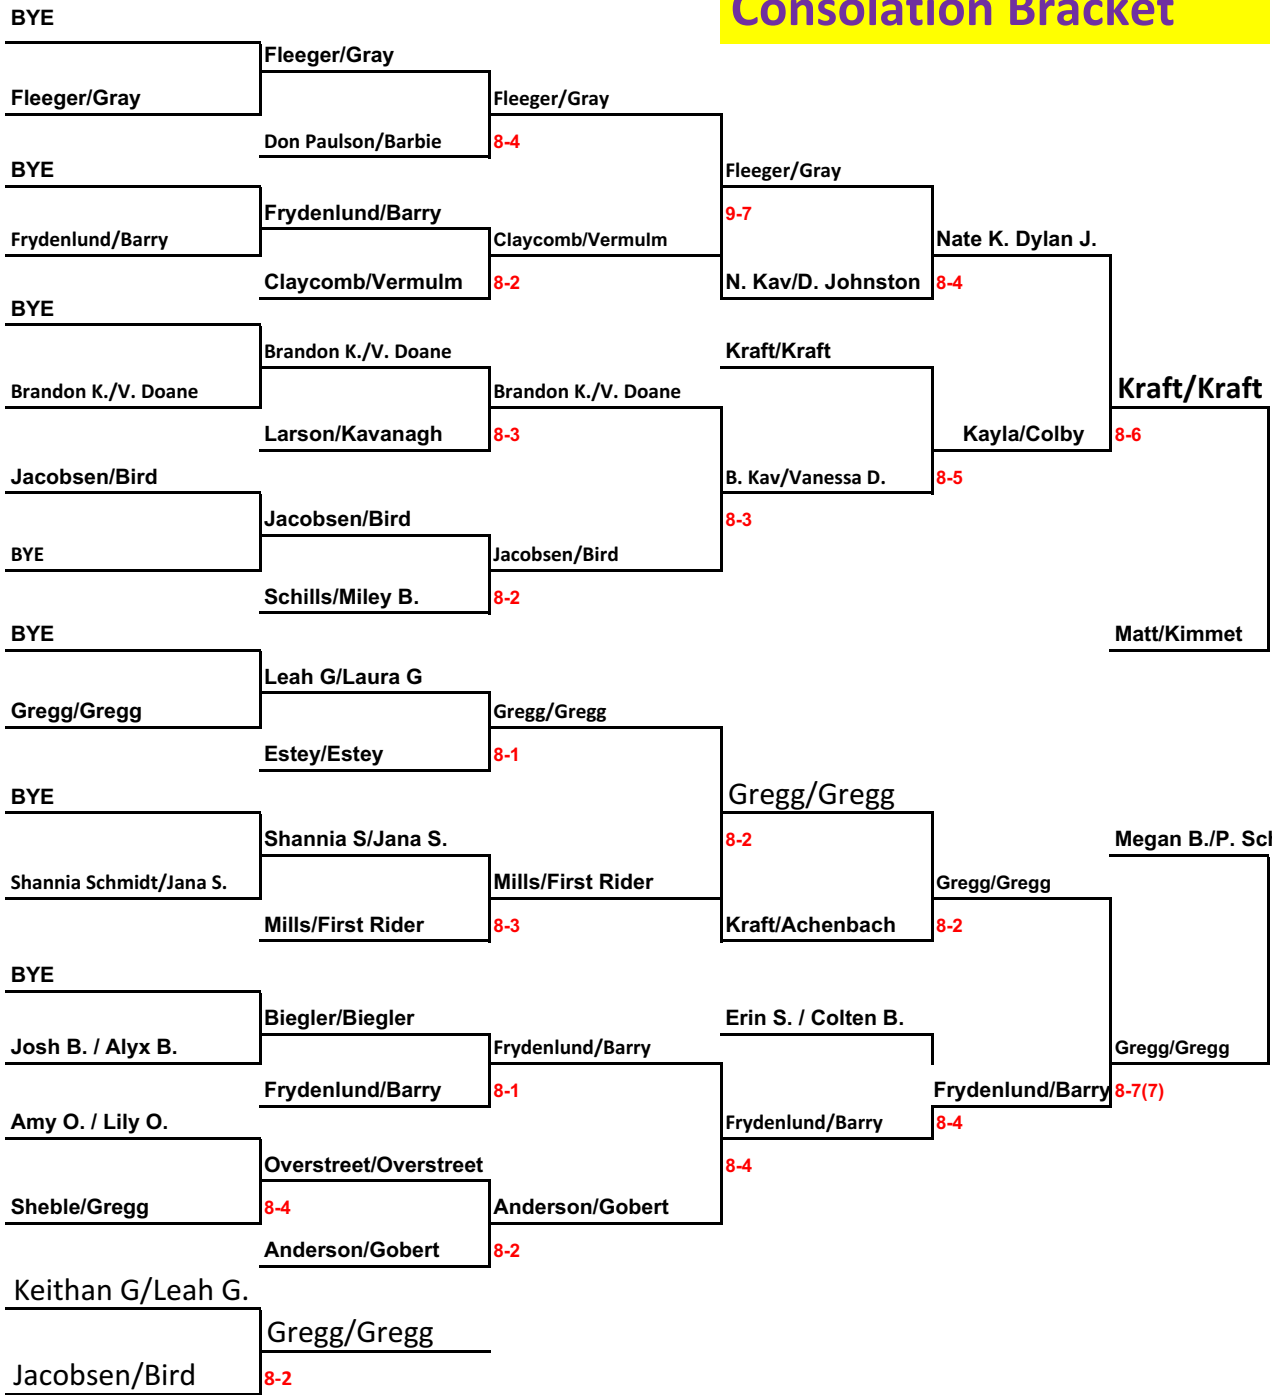

Keith Gregg Memorial Championship Bracket

Consolation Bracket

Matt/Kimmet

8-7(10)

Carl Matt / Jace Kimmet

3rd Place

egan B./P. Schilling

8-7(3)

P. Schilling/M. Barrett

9-7