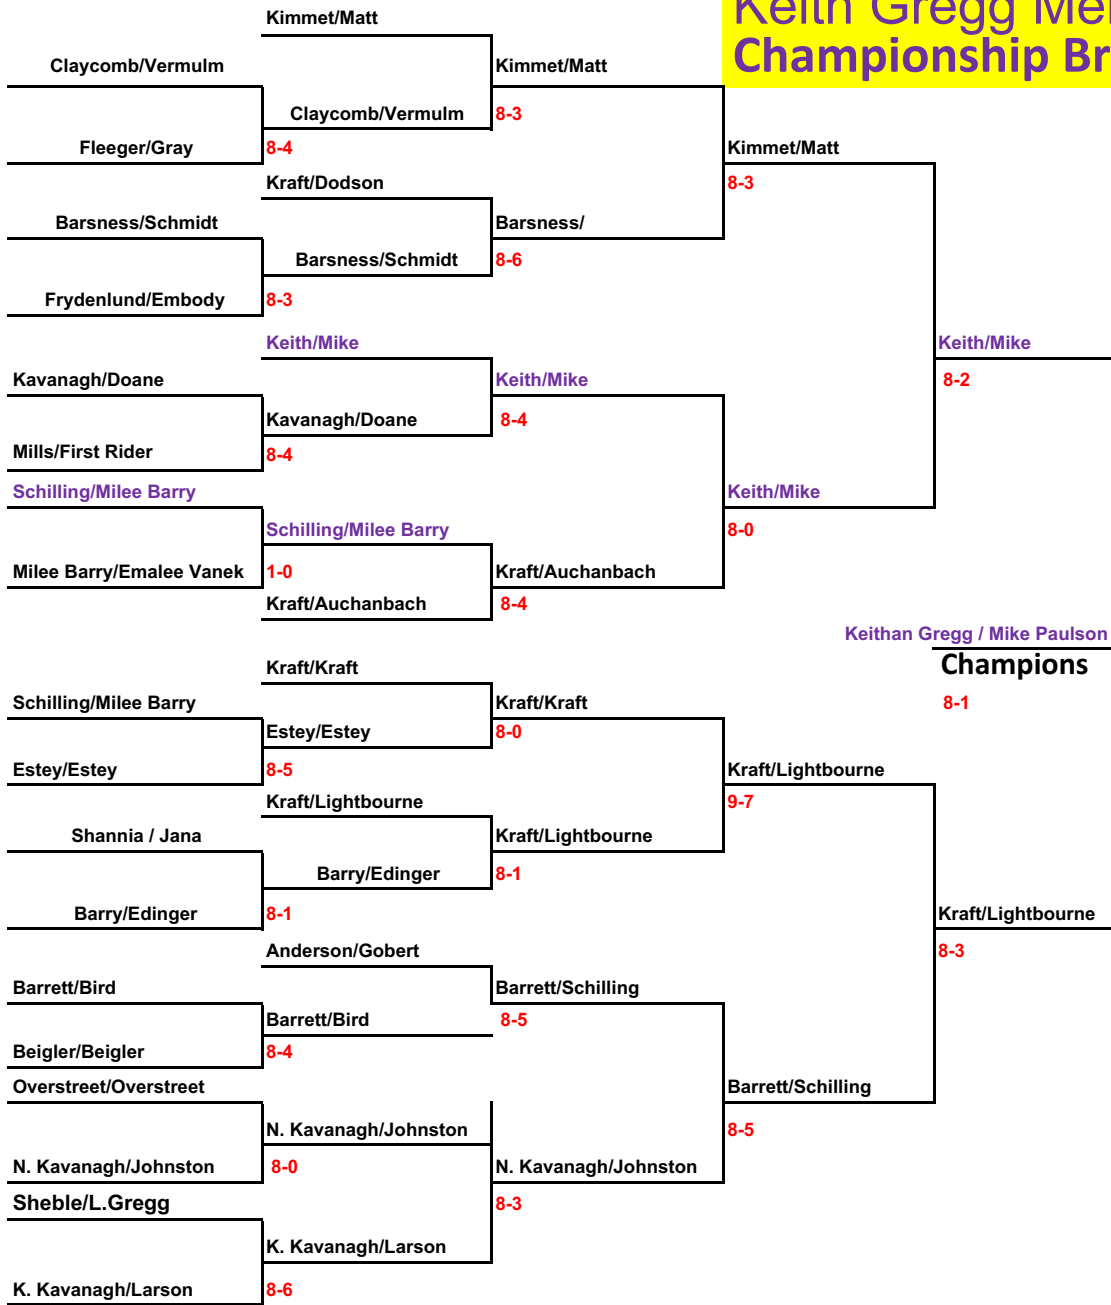

Keith Gregg Memorial Championship Bracket

Consolation Bracket

Matt/Kimmet

8-7(10)

Carl Matt / Jace Kimmet

3rd Place

egan B./P. Schilling

8-7(3)

P. Schilling/M. Barrett

9-7