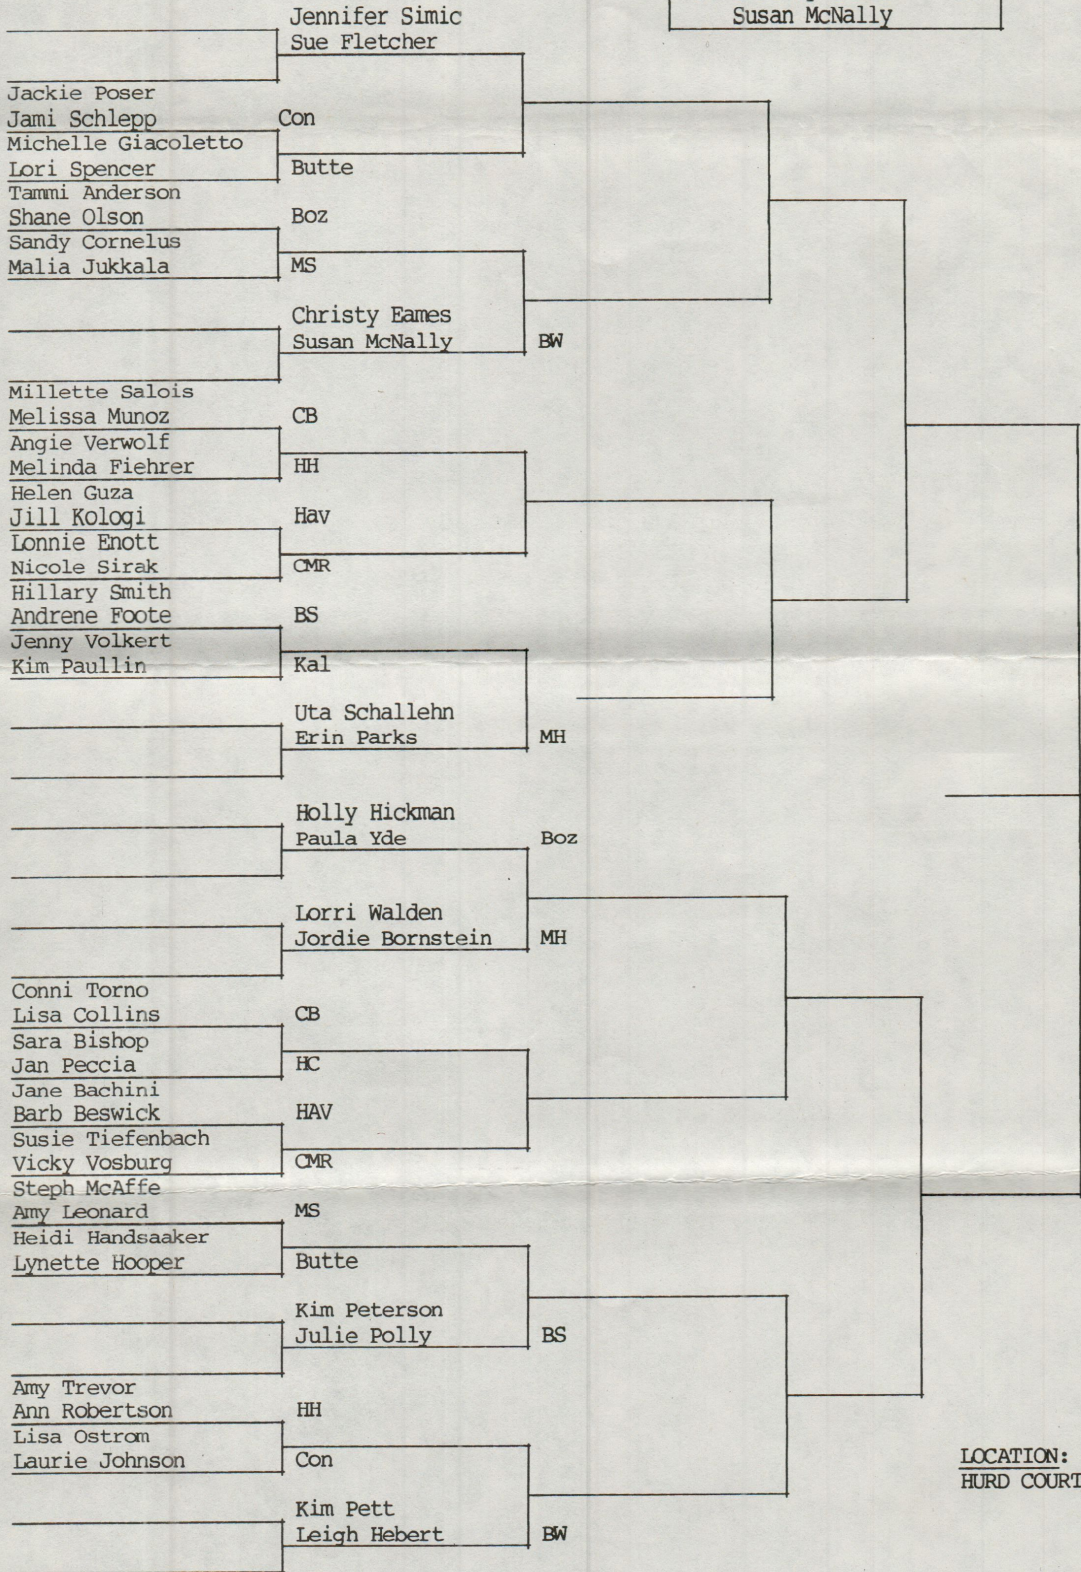

GIRLS DOUBLES
GREAT FALLS INVITATIONAL TENNIS TOURNAMENT
APRIL 27th and 28th, 1984

SEEDS	
1. Jennifer Simic Sue Fletcher	HC
2. Paula Yde Holly Hickman	Boz
3. Leigh Hebert Kim Pett	BW
4. Uta Schallehn Erin Parks	MH
5. Christy Eames Susan McNally	BW

LOCATION:
HURD COURTS