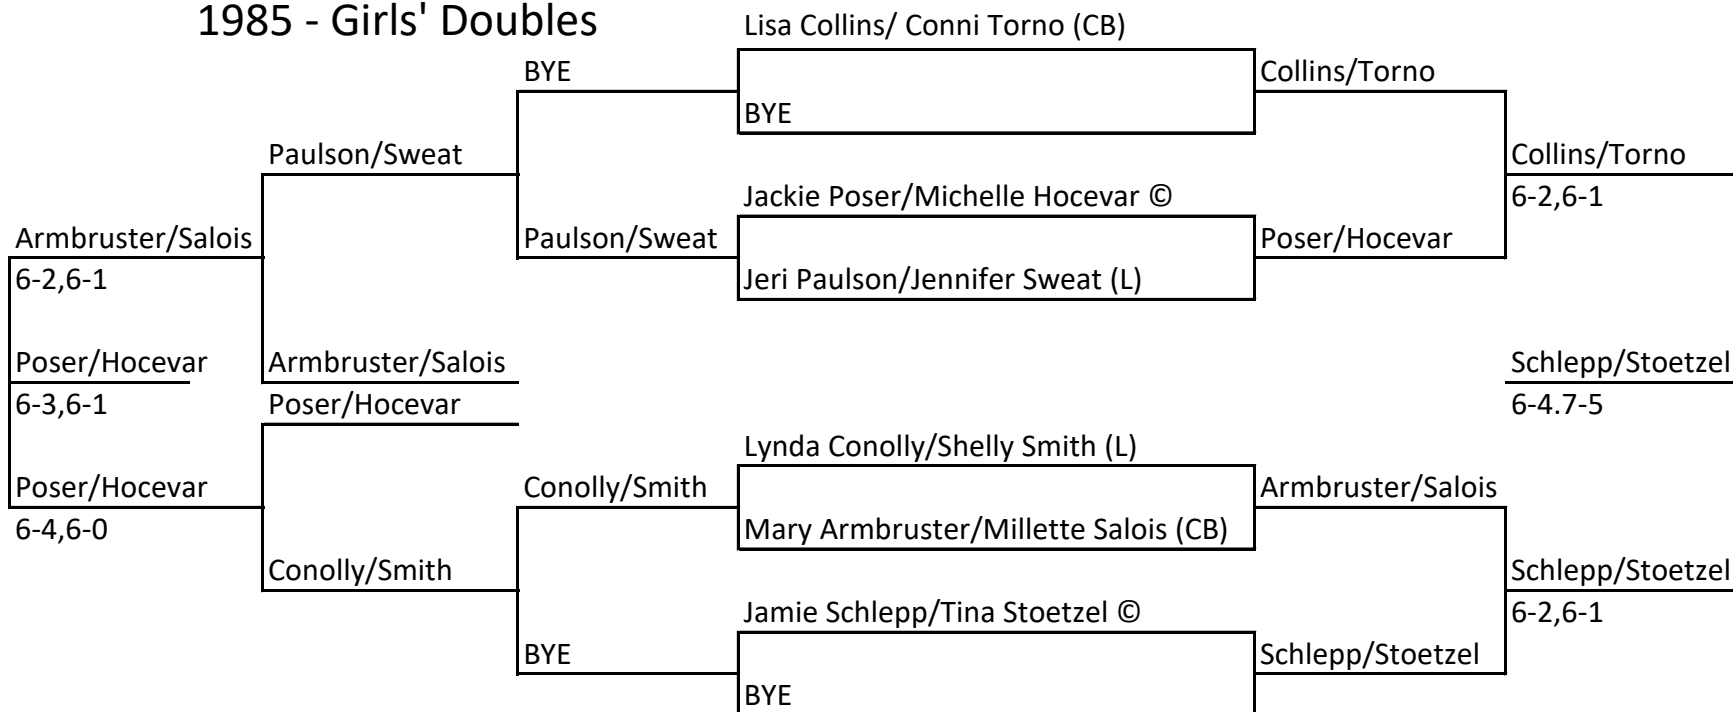

# Northern Divisional Tournament

## 1985 - Girls' Doubles

|