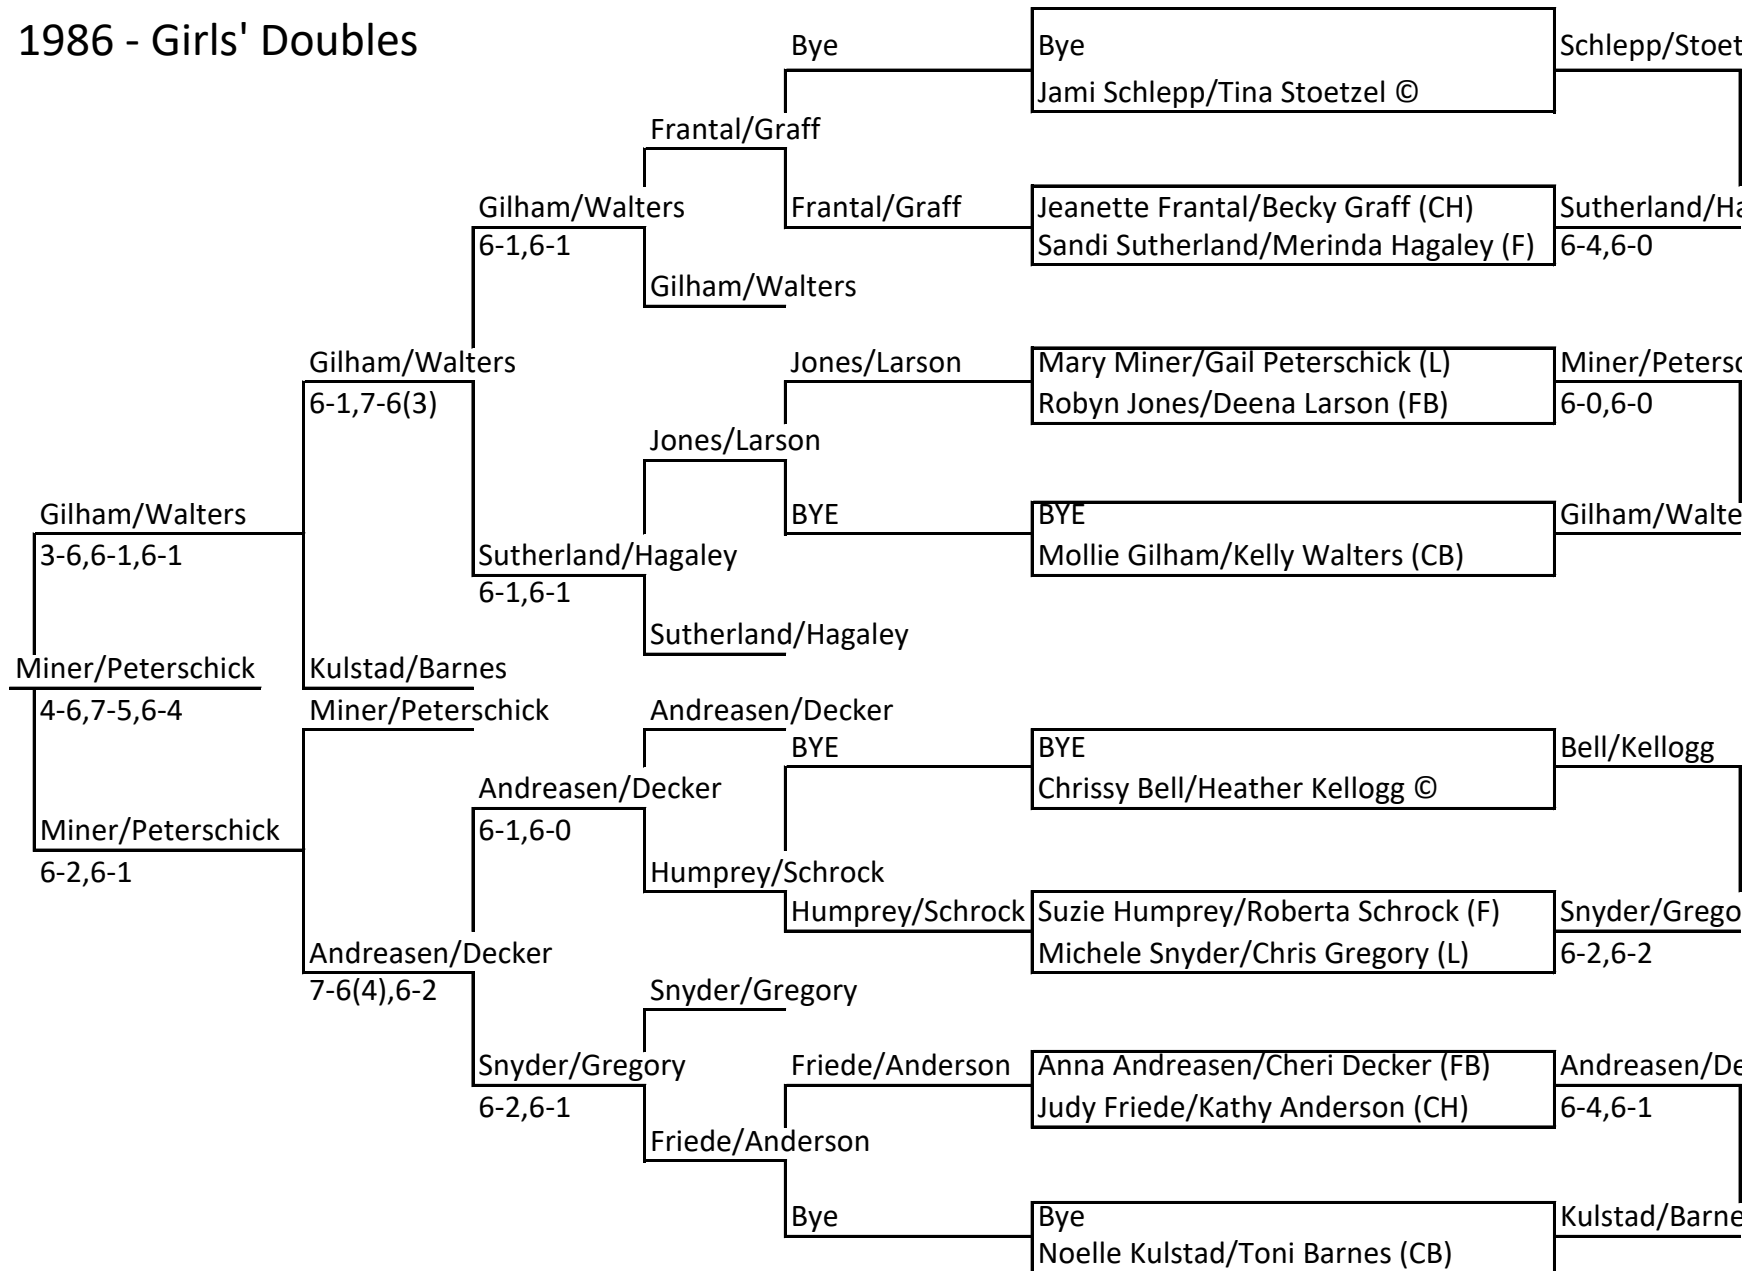

# Northern Divisional Tournament 1986 - Girls' Doubles

zel