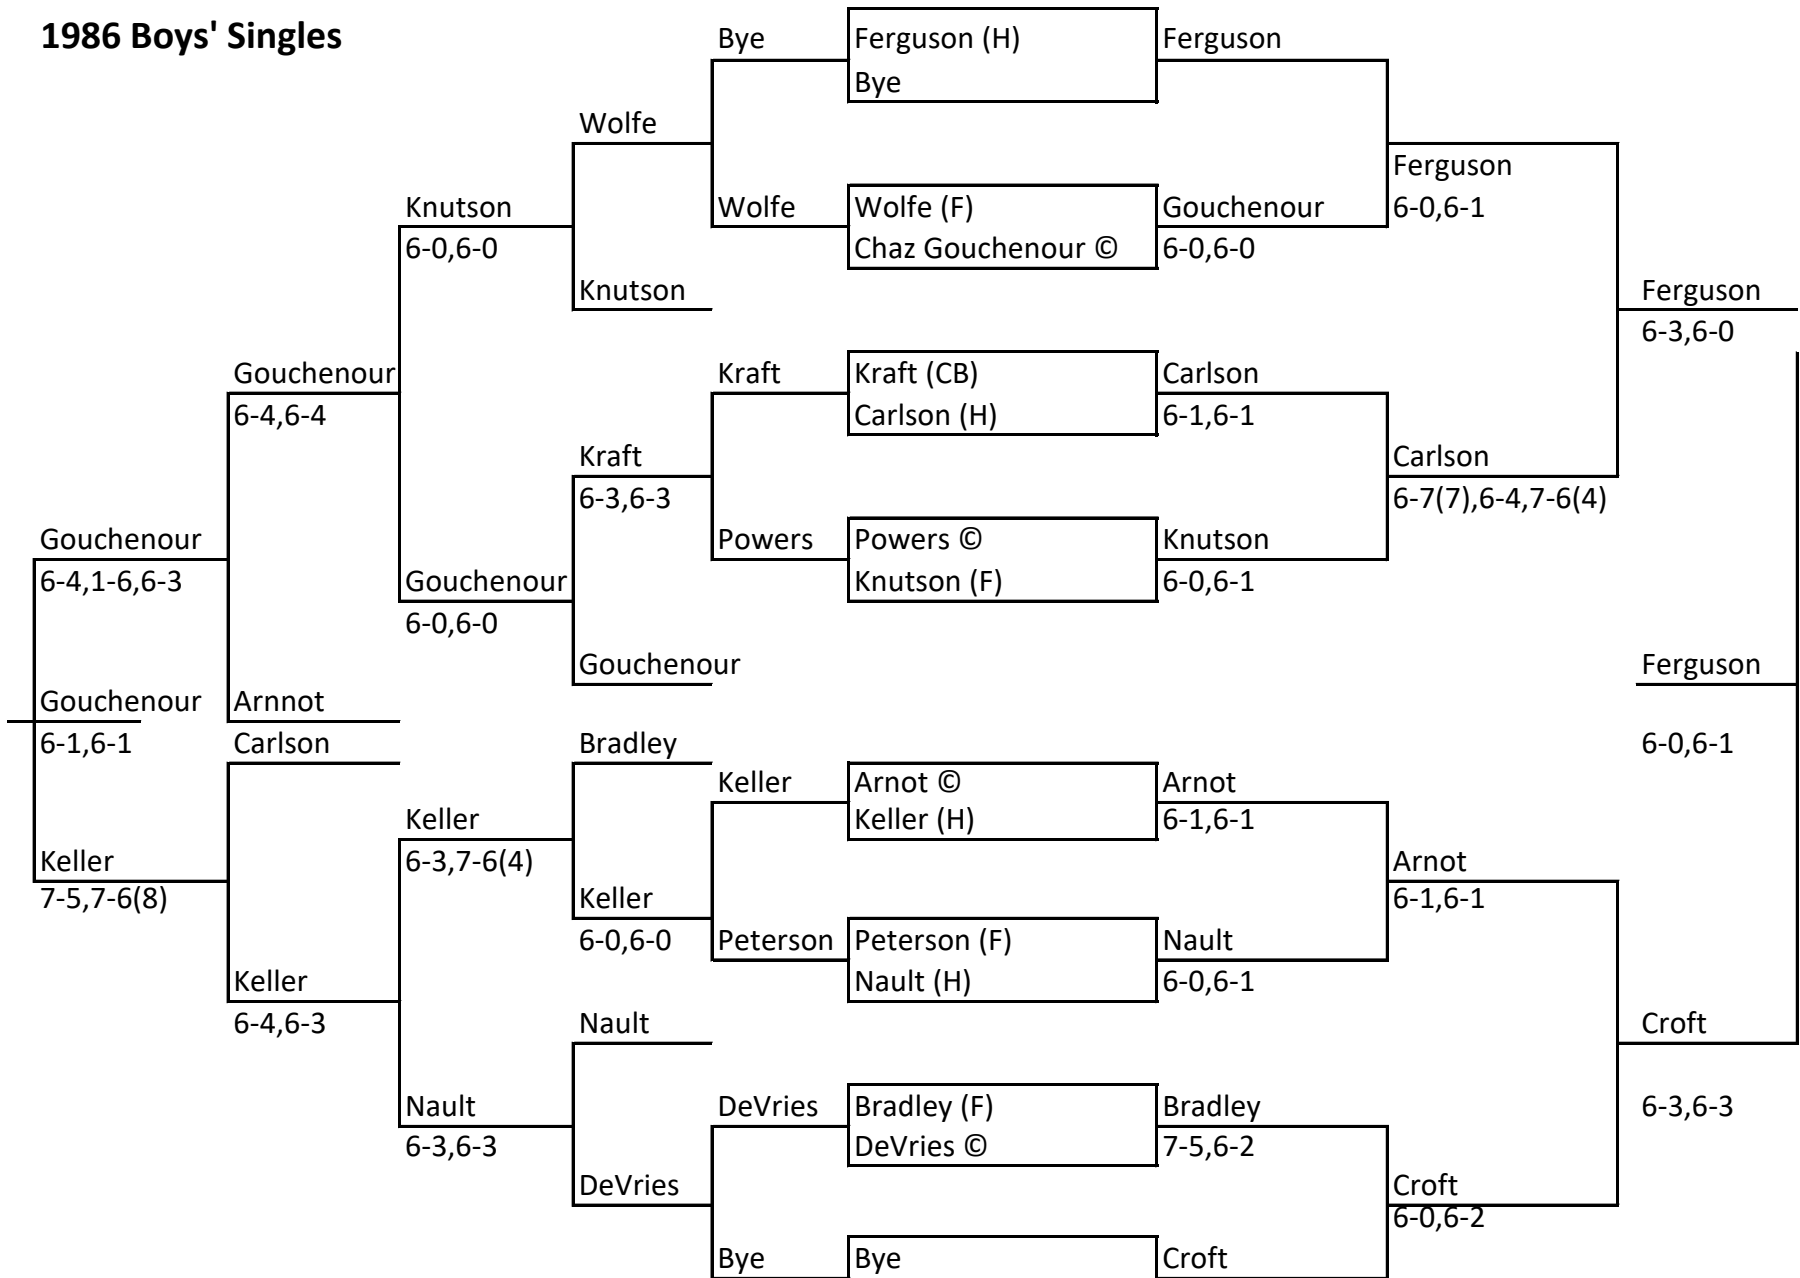

# Lewistown Invitational 1986 Boys' Singles

Croft (CB)

|