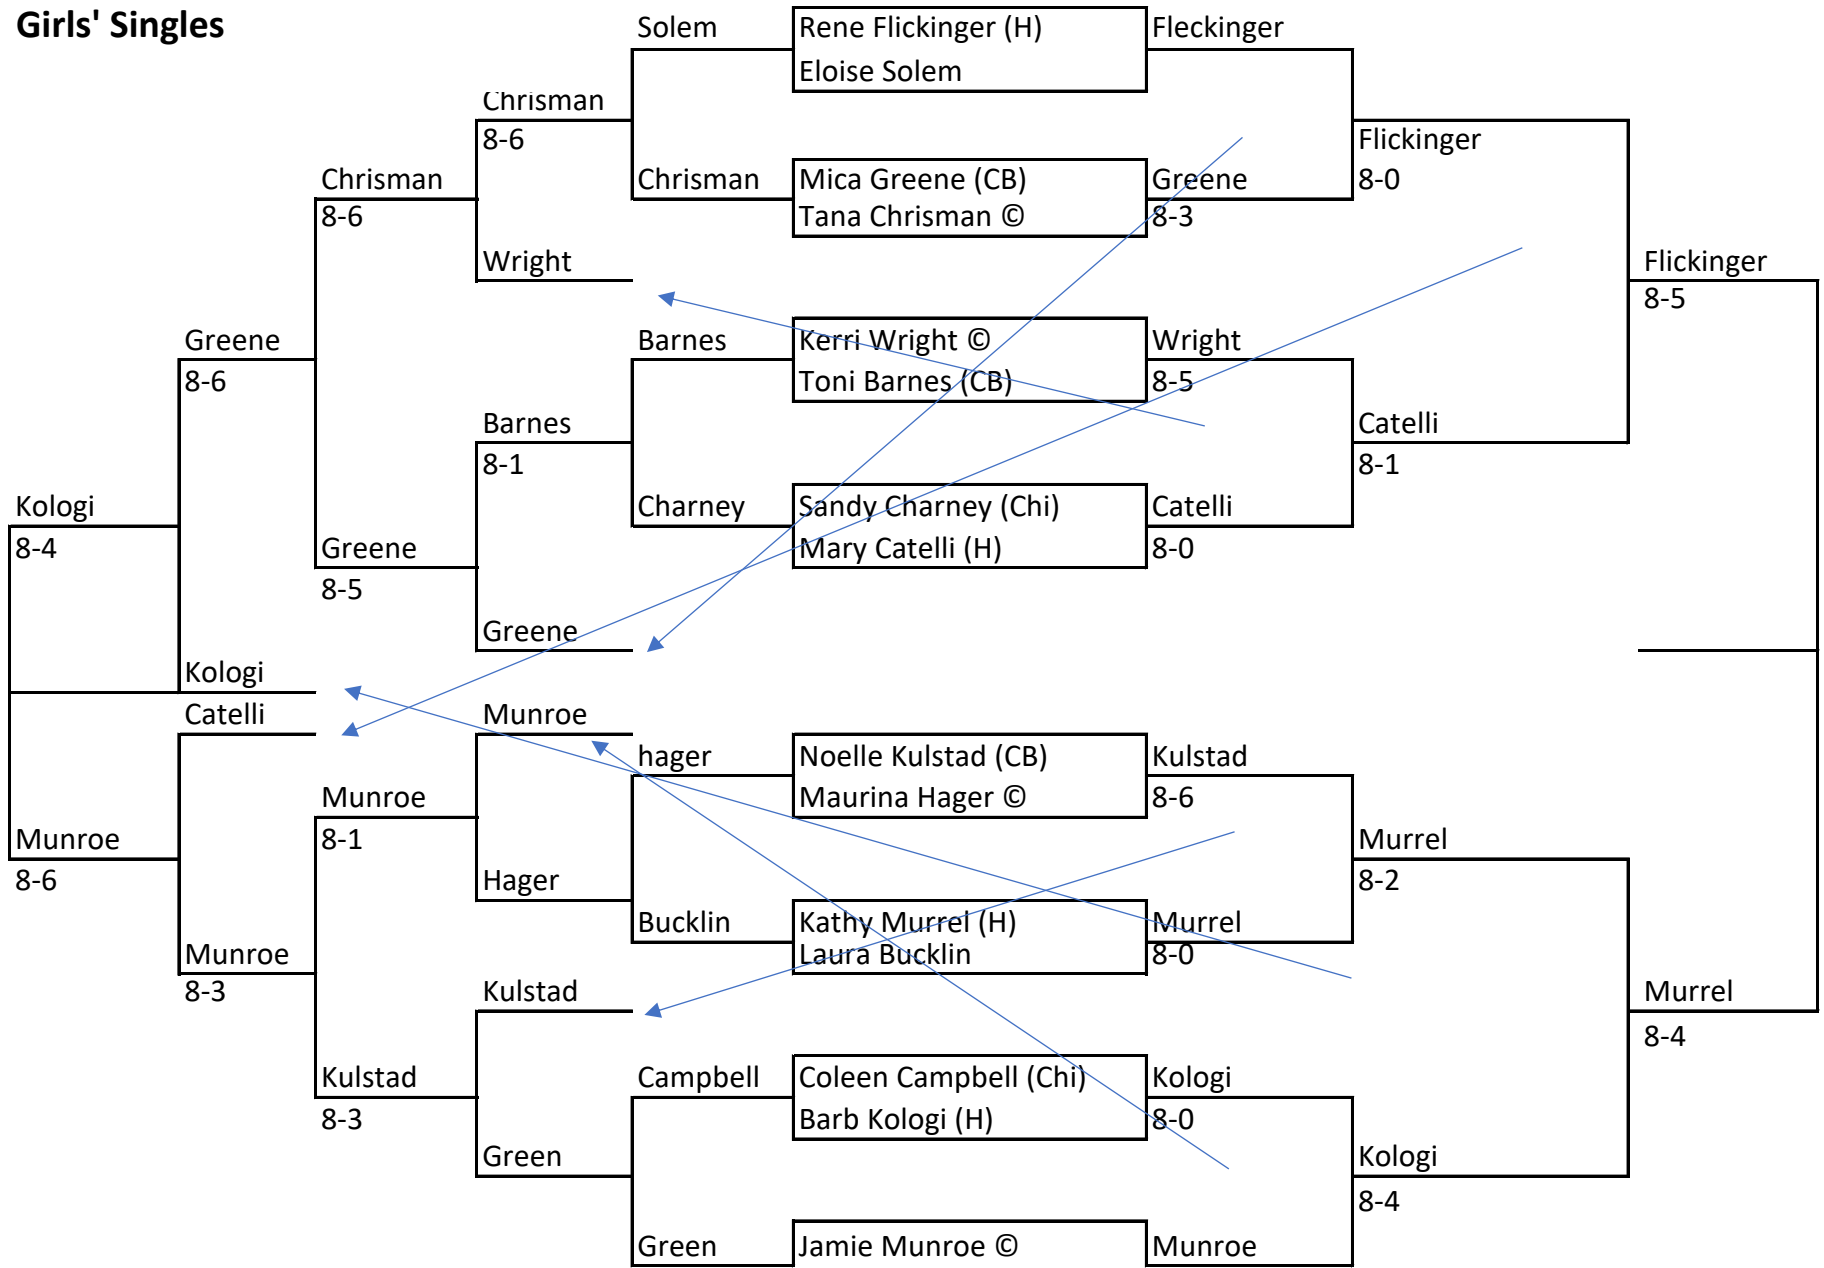

# Havre Invitational Girls' Singles

Sande Green (CB)

8-3