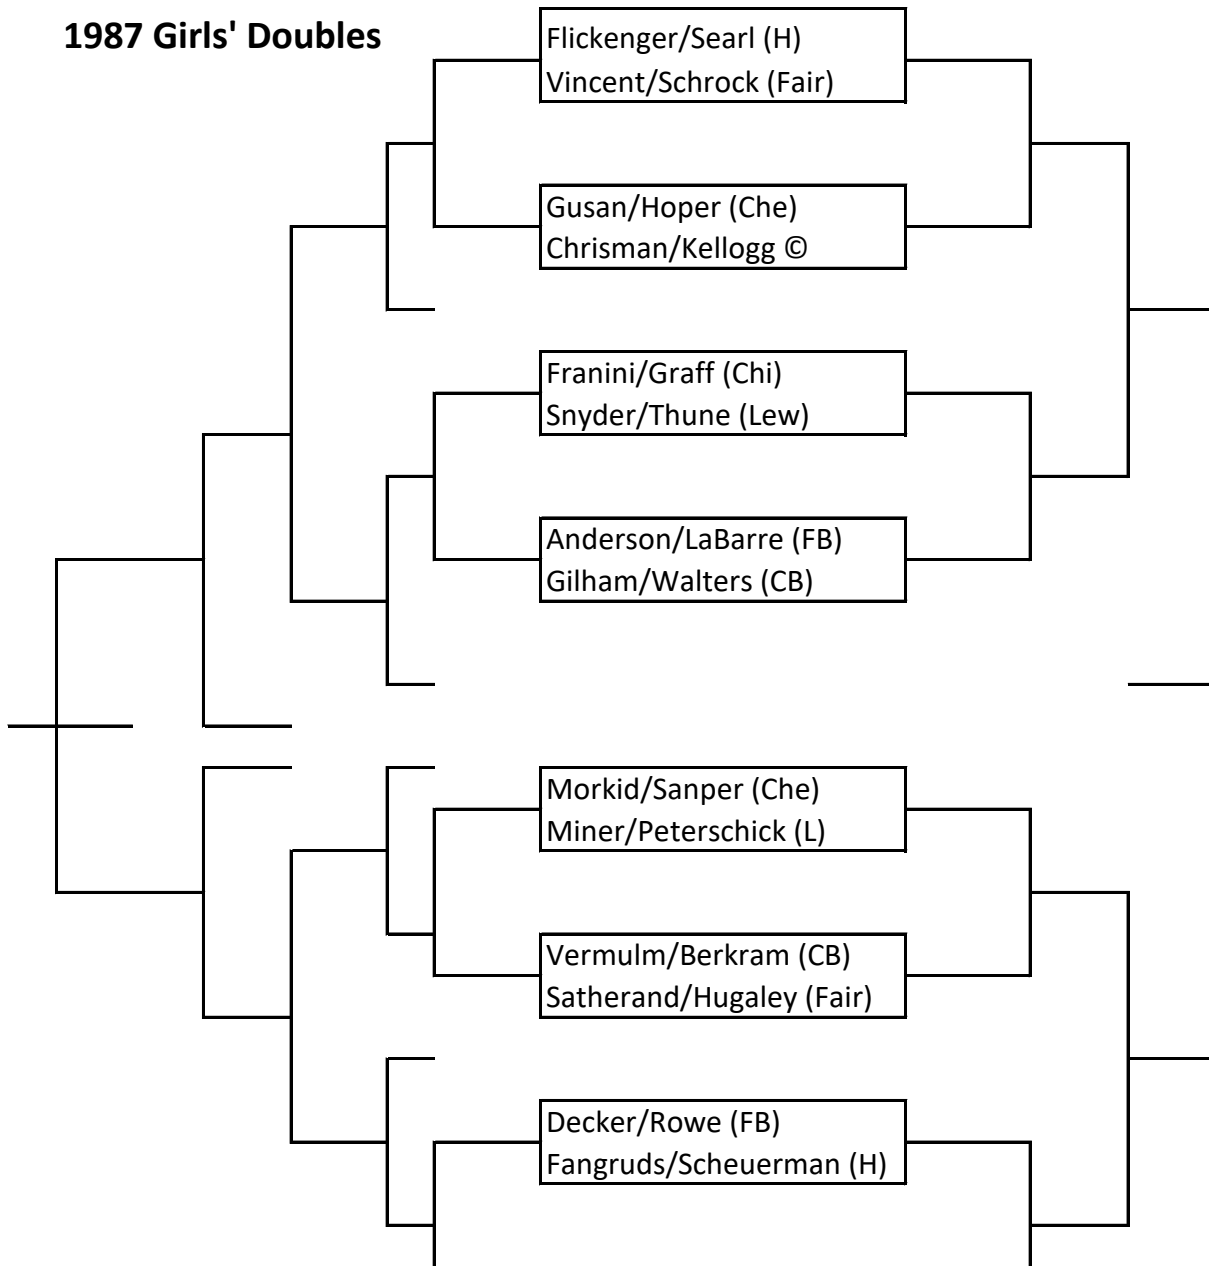

**Havre Invitational
1987 Girls' Doubles**

Charney/Friede (Chi)
Stoetzel/Huntsinger ©