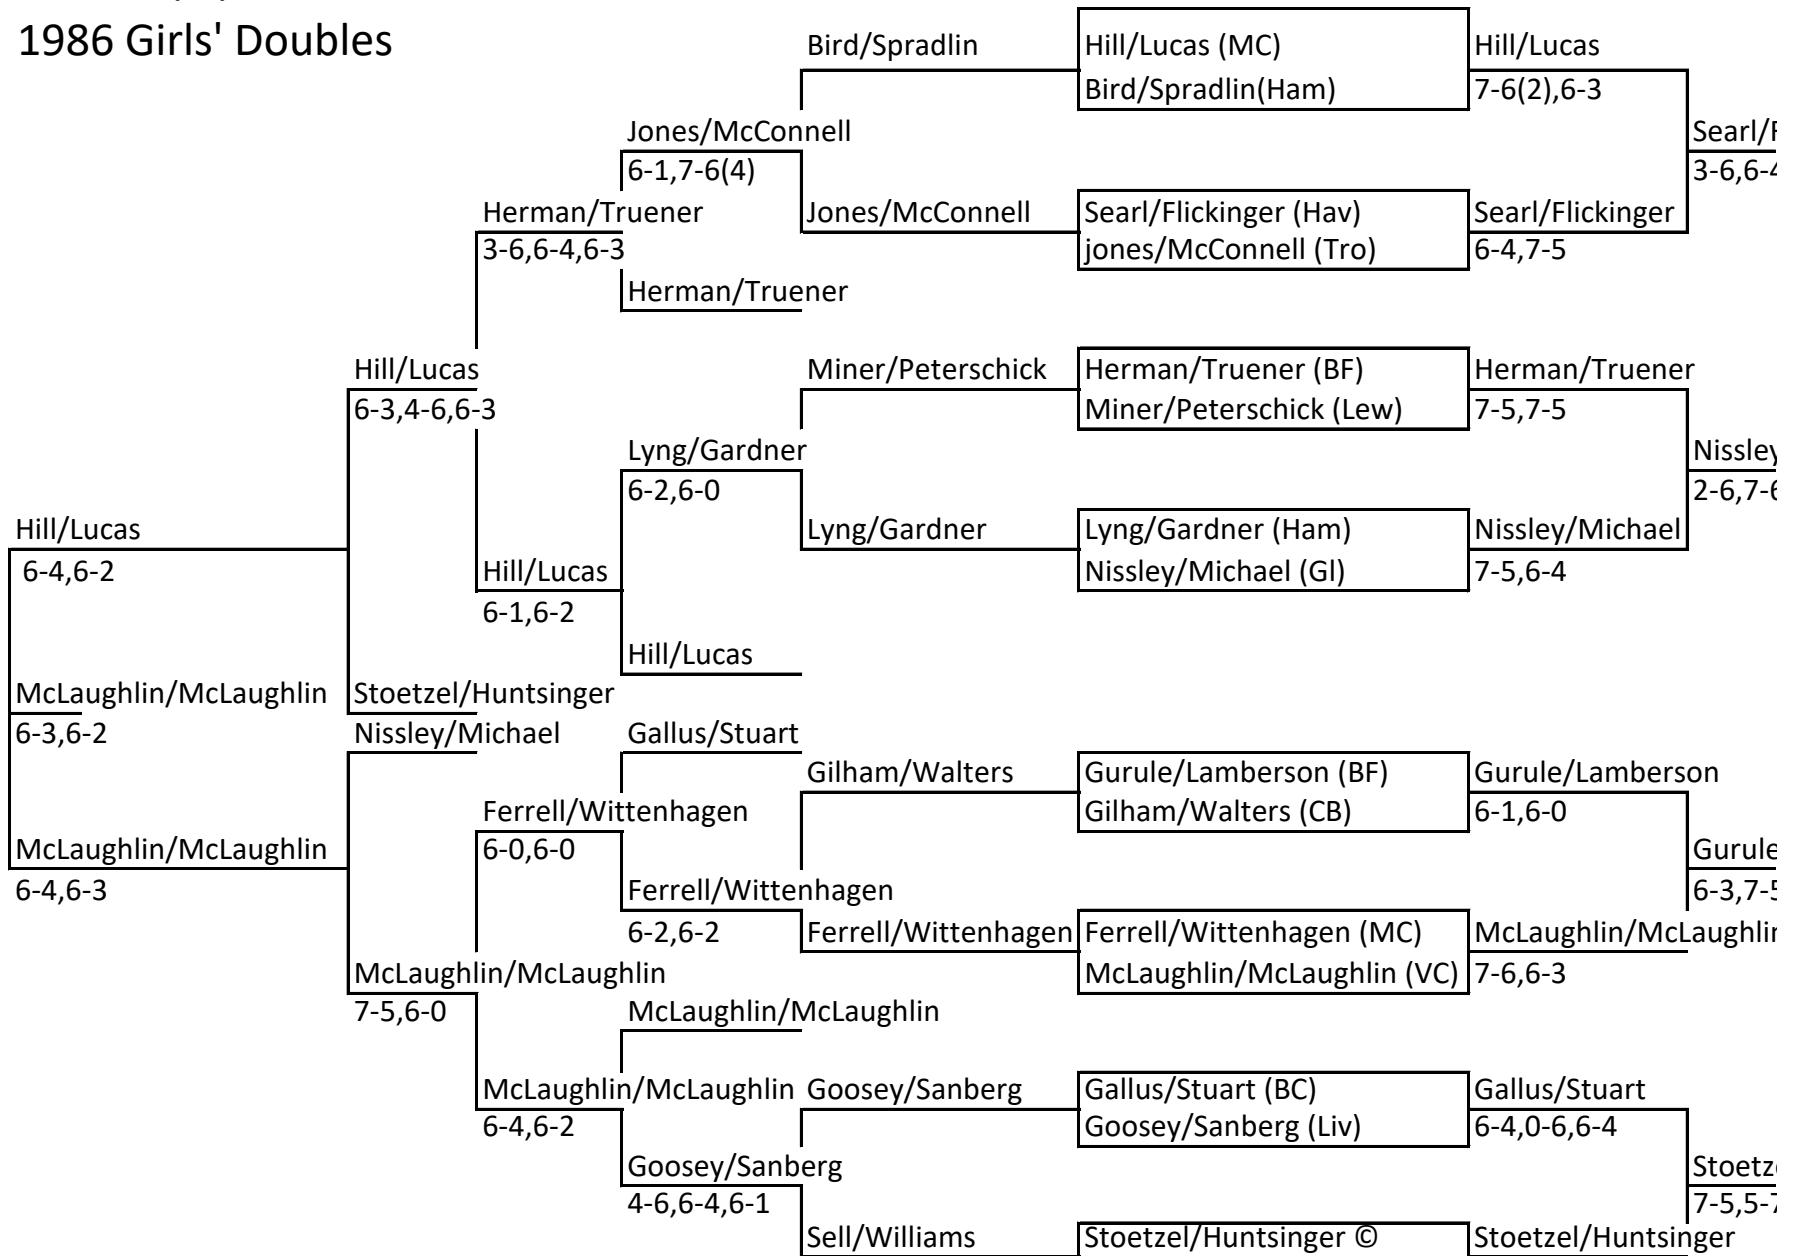

STATE A/B/C Tennis Tournament

1986 Girls' Doubles

Sell/Williams (Lib) 6-1,6-4