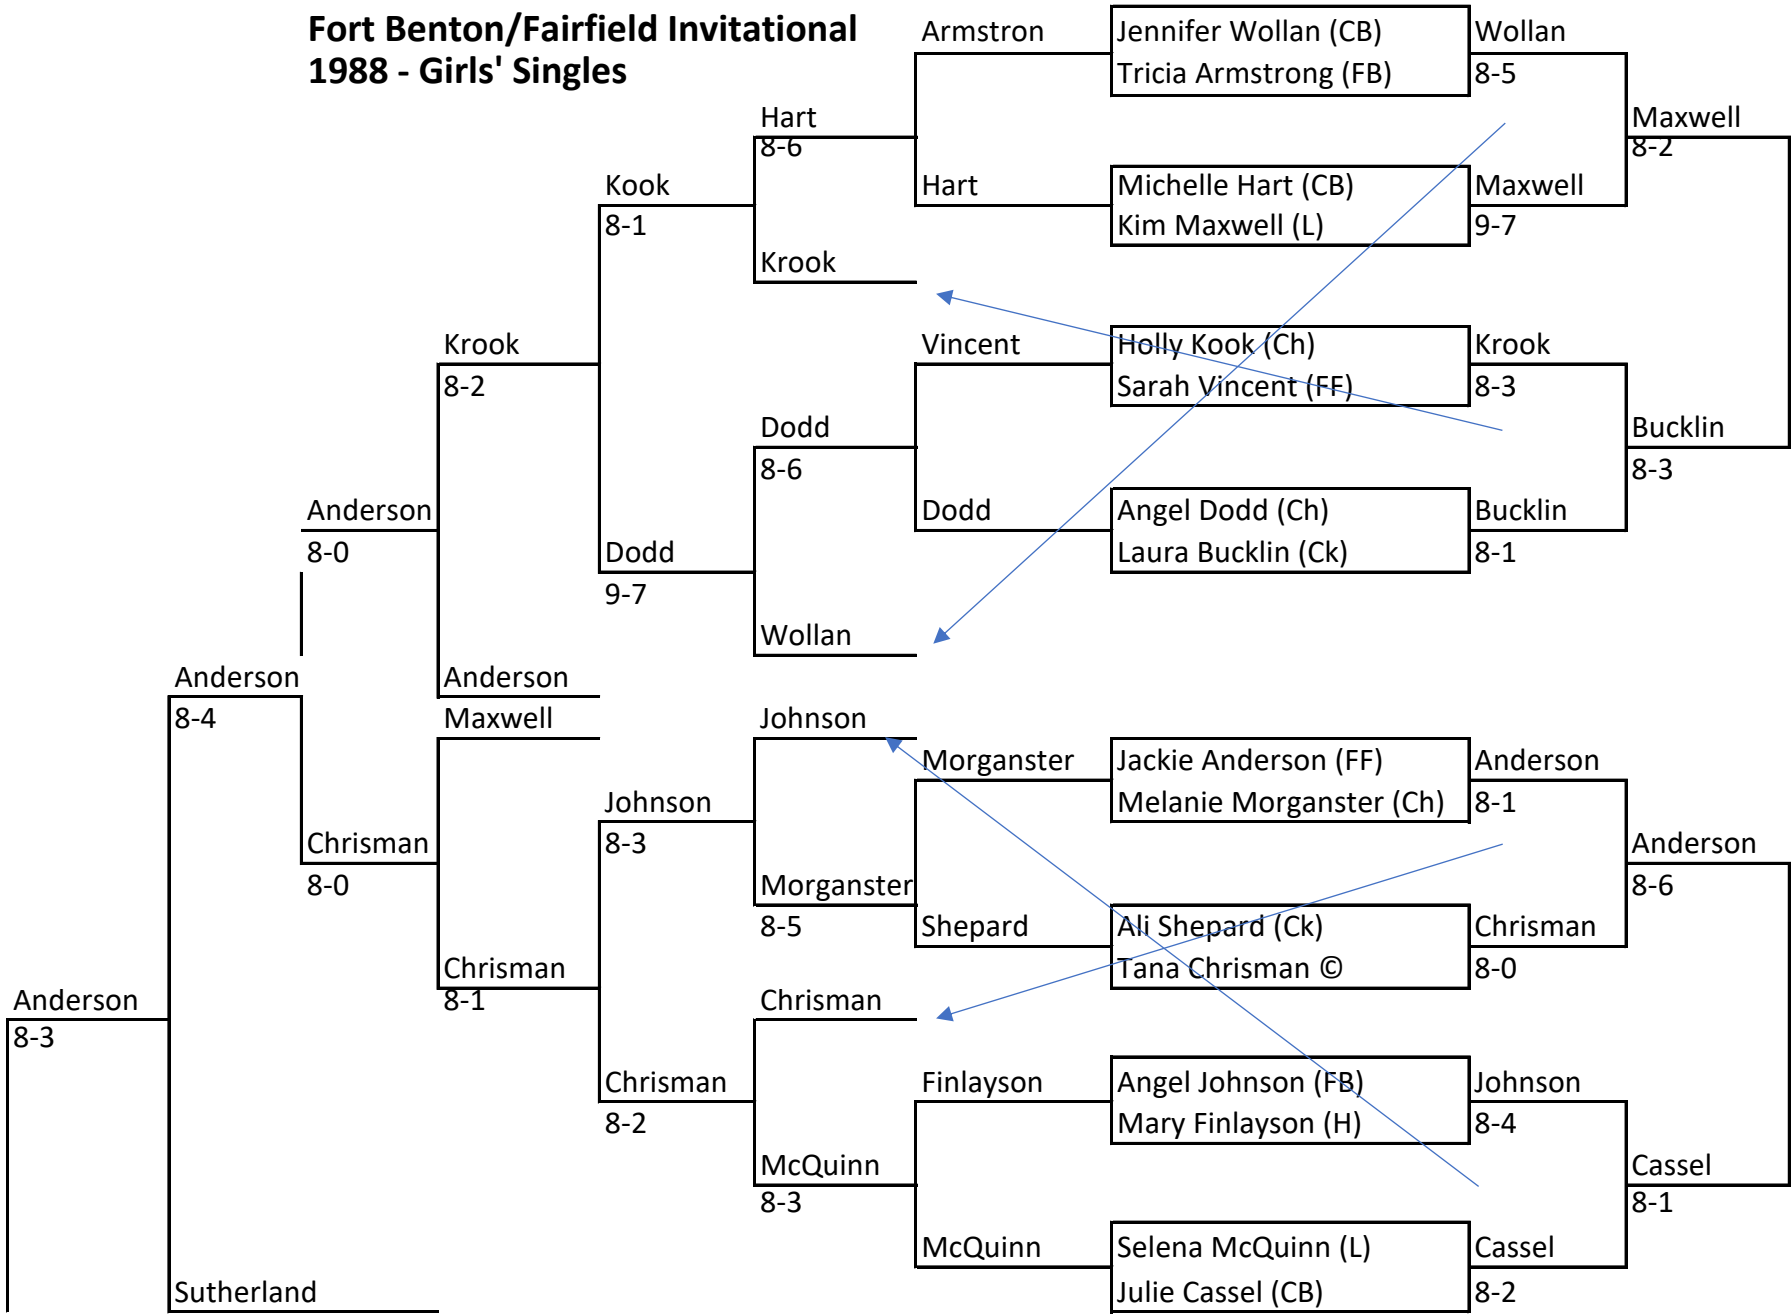

# Fort Benton/Fairfield Invitational 1988 - Girls' Singles

Bucklin

8-0

Bucklin

8-3

Cassel

8-5