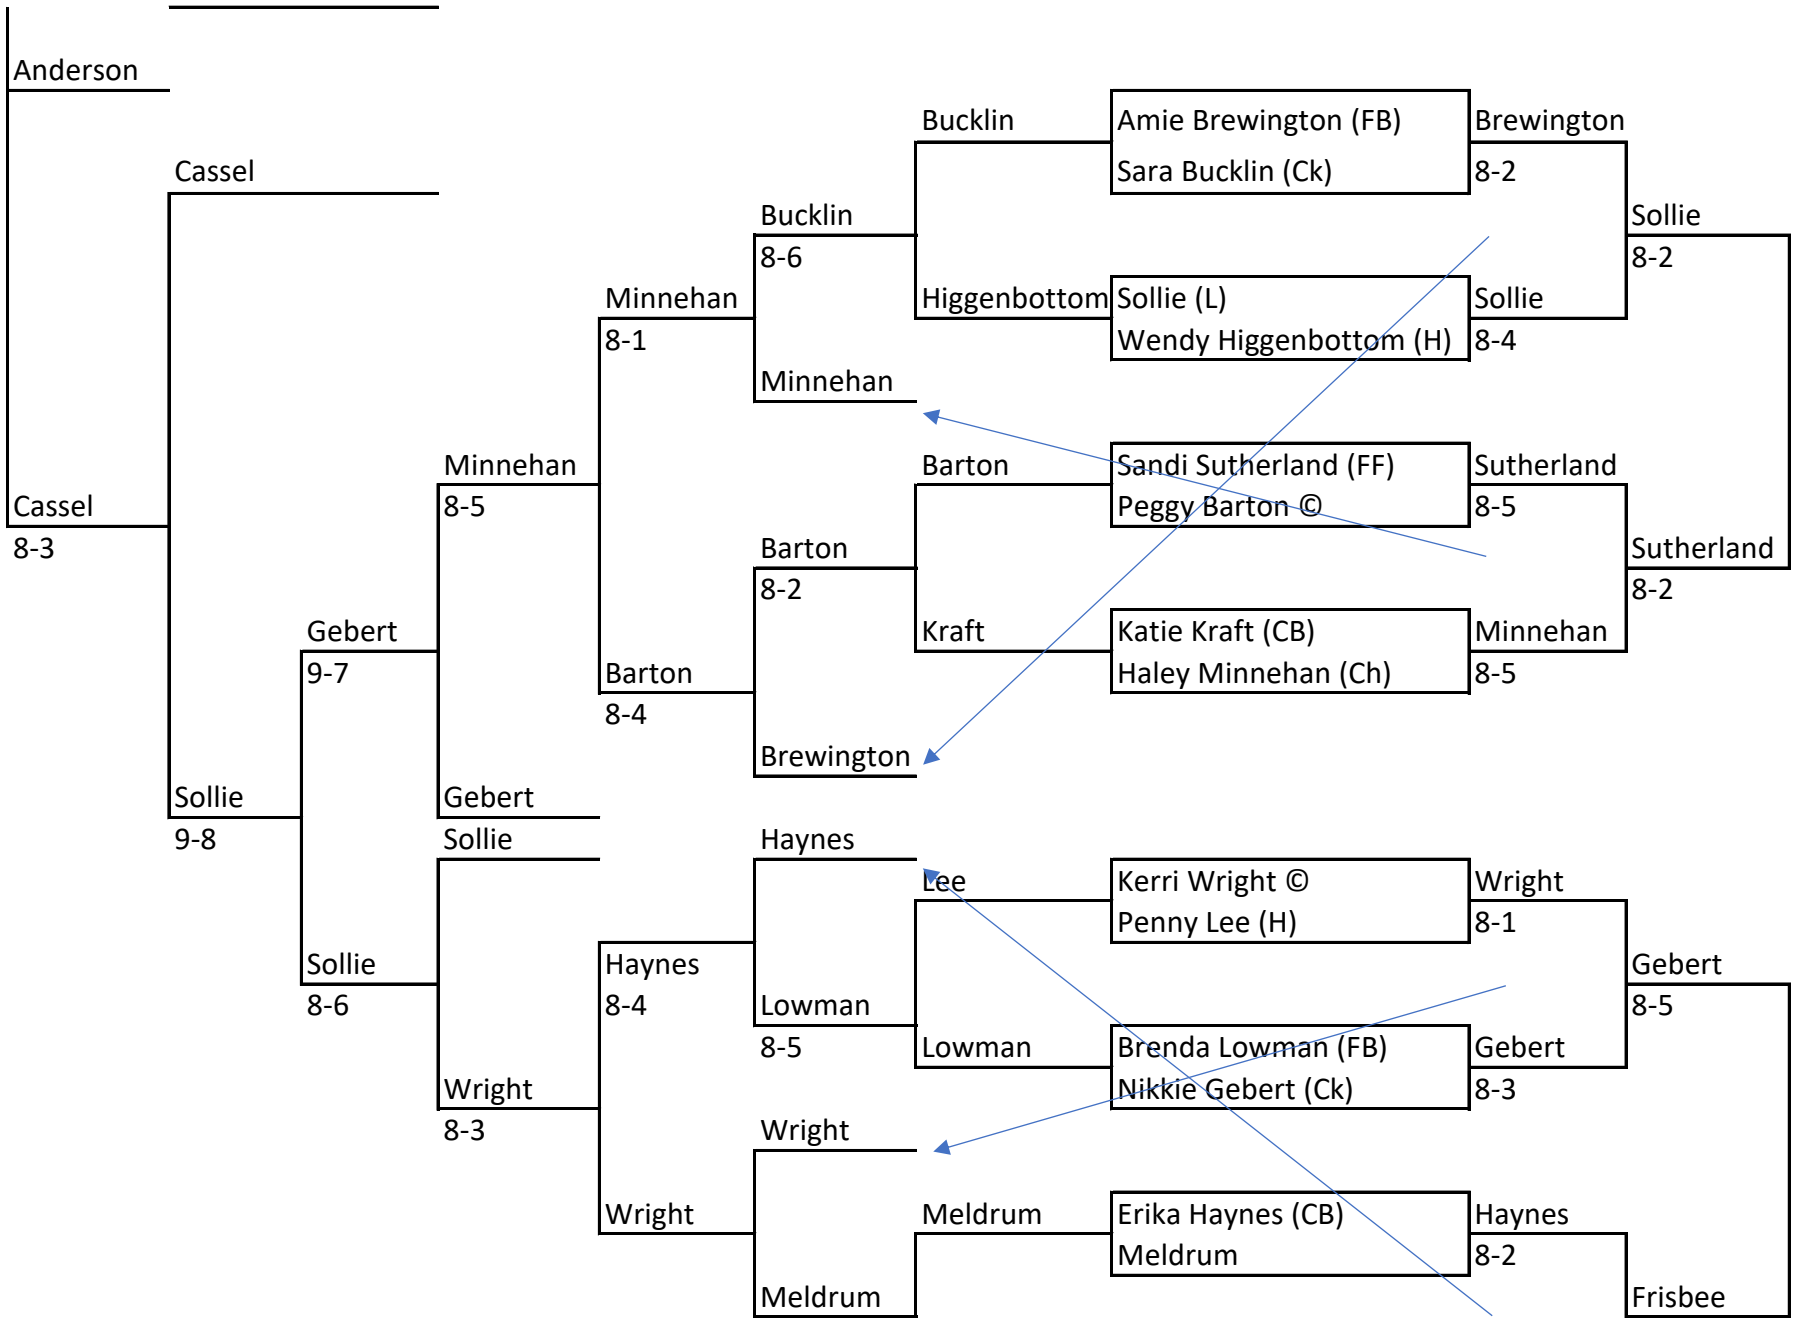

# Fort Benton/Fairfield Invitational 1988 - Girls' Singles

Bucklin

8-0

Bucklin

8-3

Cassel

8-5