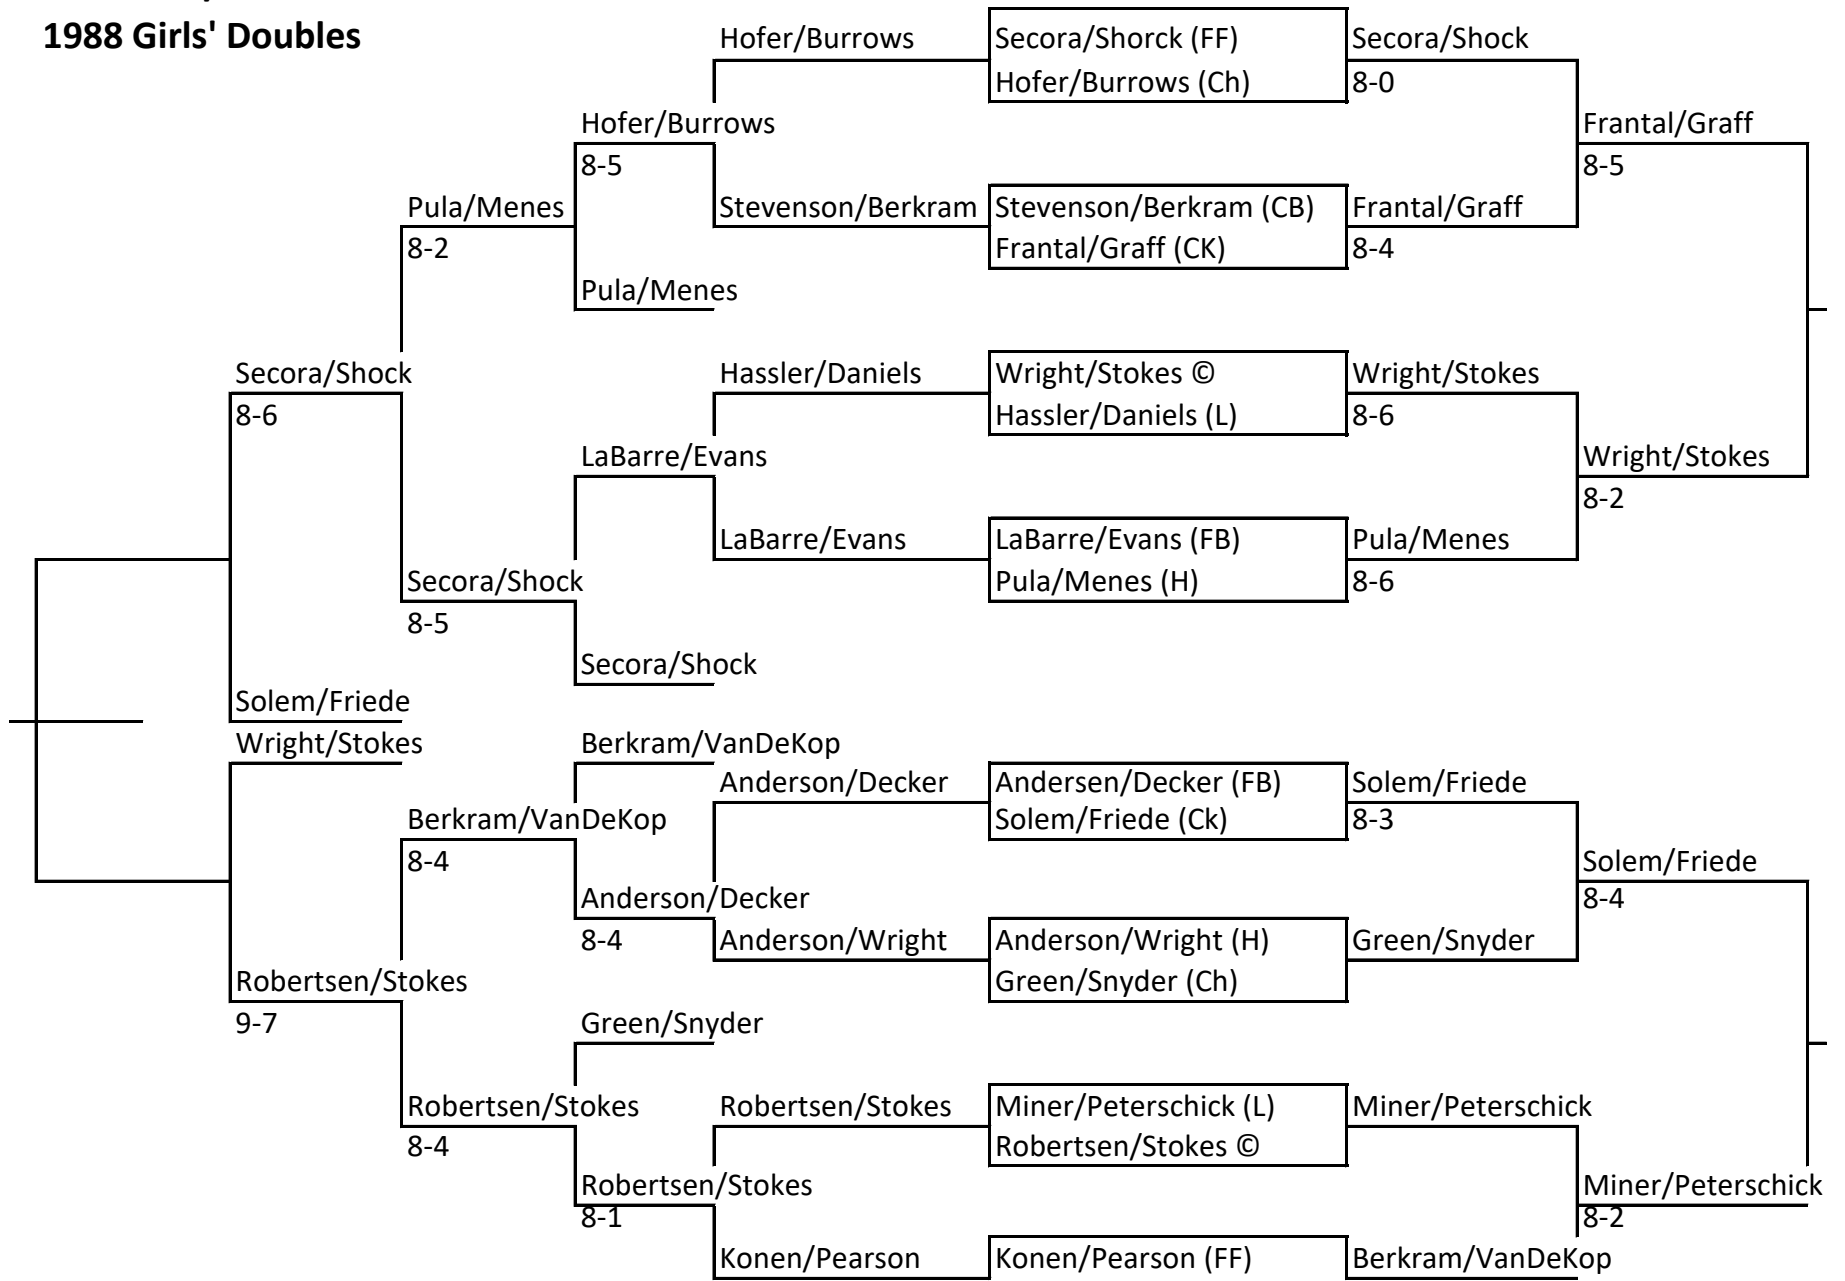

Ft Benton/Fairfield Invitational 1988 Girls' Doubles

Frantal/Graff

8-1

Miner/Peterschick

8-2

Miner/Peterschick

8-2