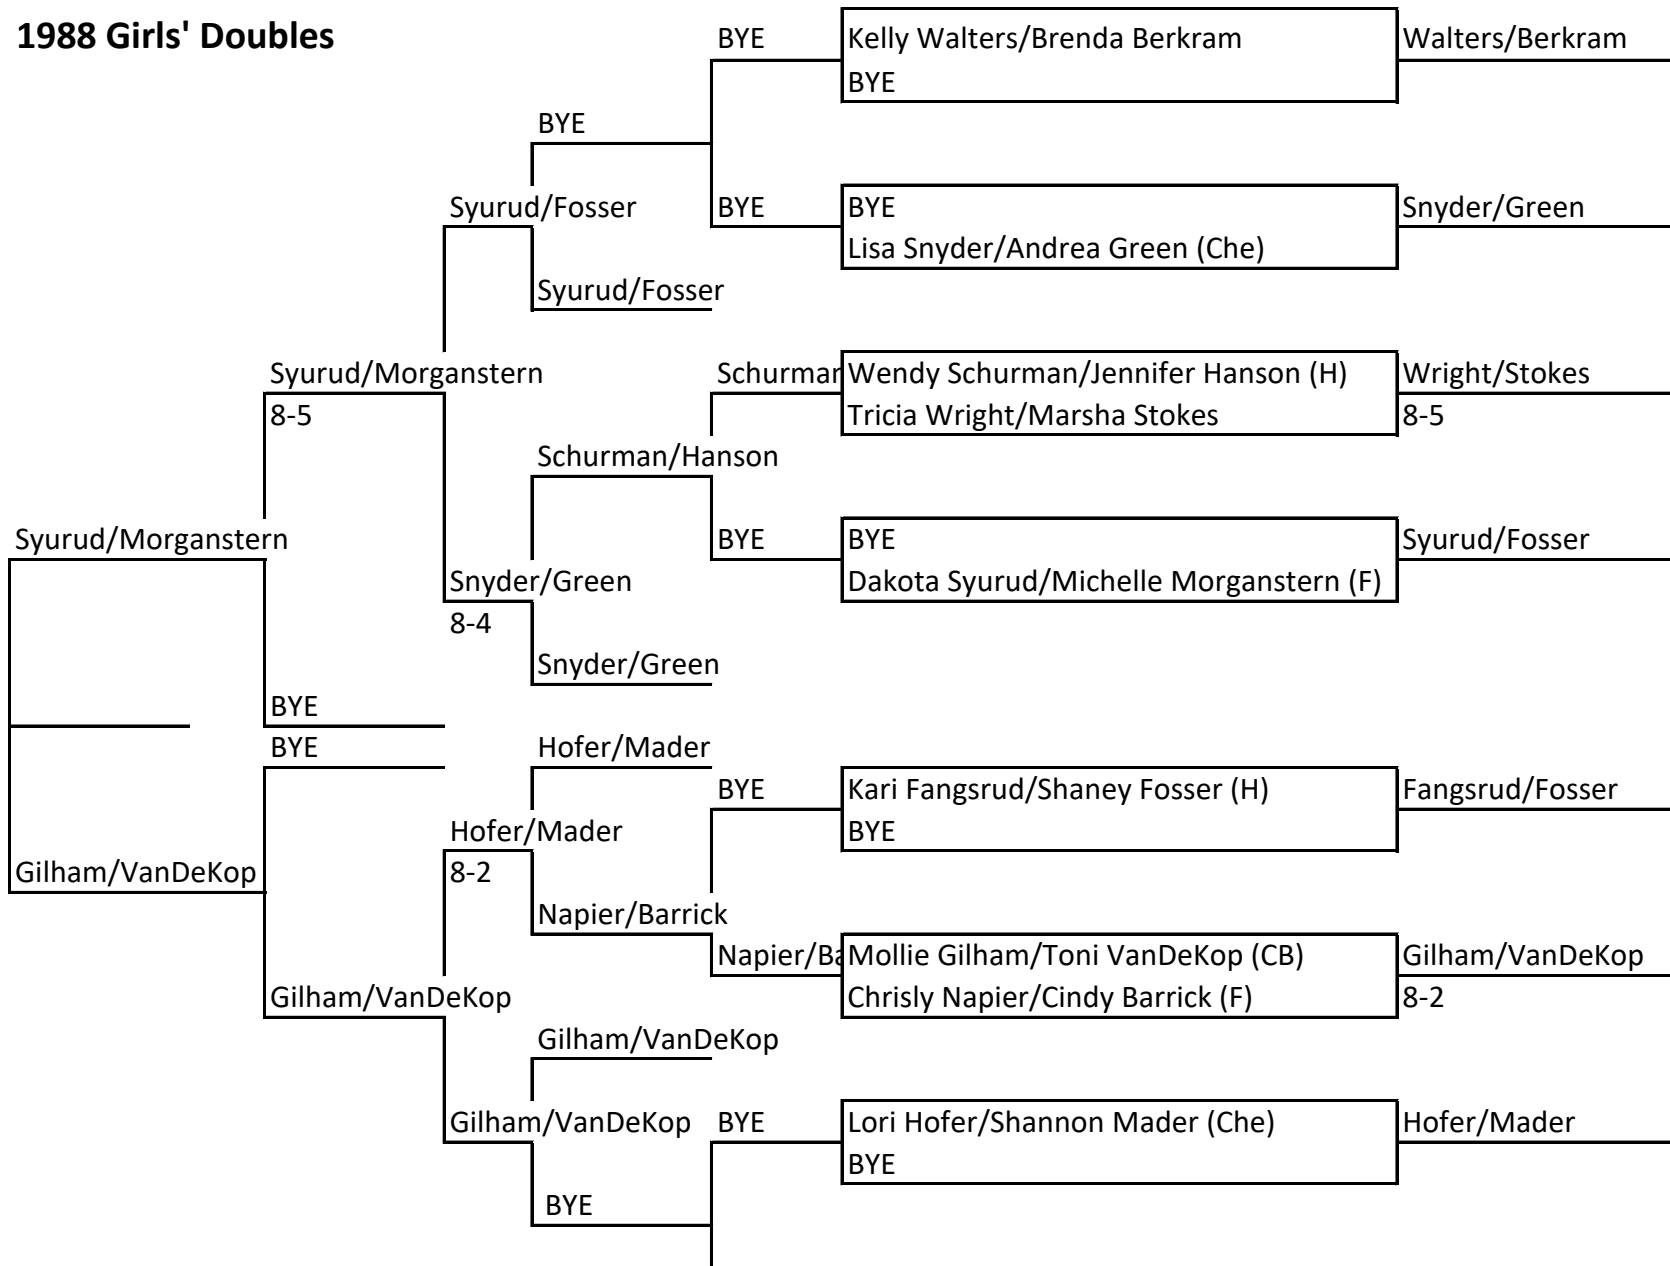

**Invitational
1988 Girls' Doubles**

BYE

BYE

Tana Chrisman/Jamie Munroe ©

Chrisman/Munroe

Walters/Berkram
8-5

Wright/Stokes
8-2

Fangsrud/Fosser
8-3

Chrisman/Munroe
8-0

Walters/Berkram
8-4

Chrisman/Munroe
8-1

Chrisman/Munroe
8-0