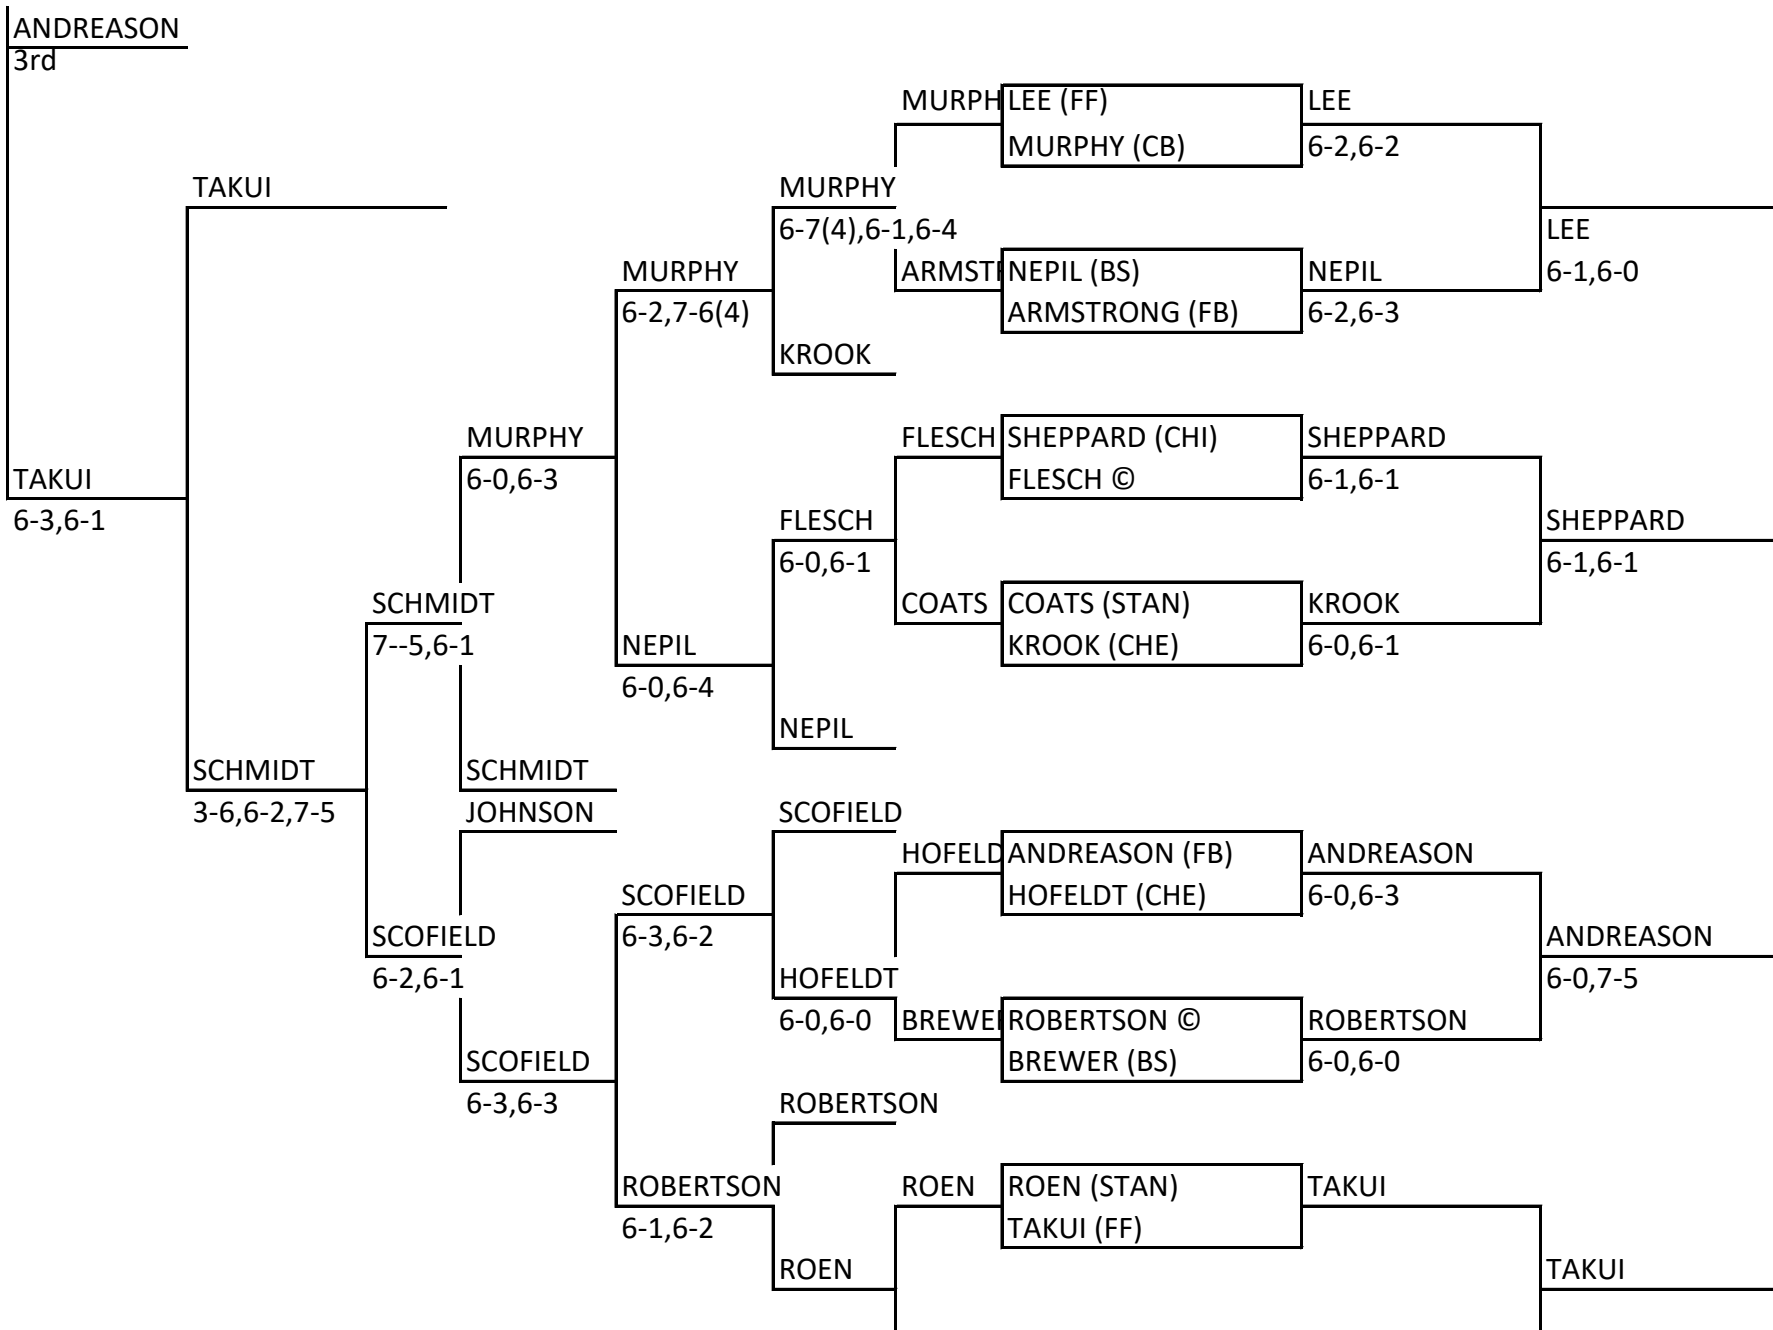

Northern Divisional Tournament

1990 - Girls' Singles

May 17th @ Conrad, MT

Bye

Bye

SCOFIELD

SCOFIELD

STOKES
2-6,6-3,6-3

STOKES
4-6,6--3,6-4

GONZALEZ
6-4,6-4

LEE
Champion
6-4,7-5

LEE
6-4,6-1

LEE
5-7,6-2,6-2

TAKUI
6-3,6-4