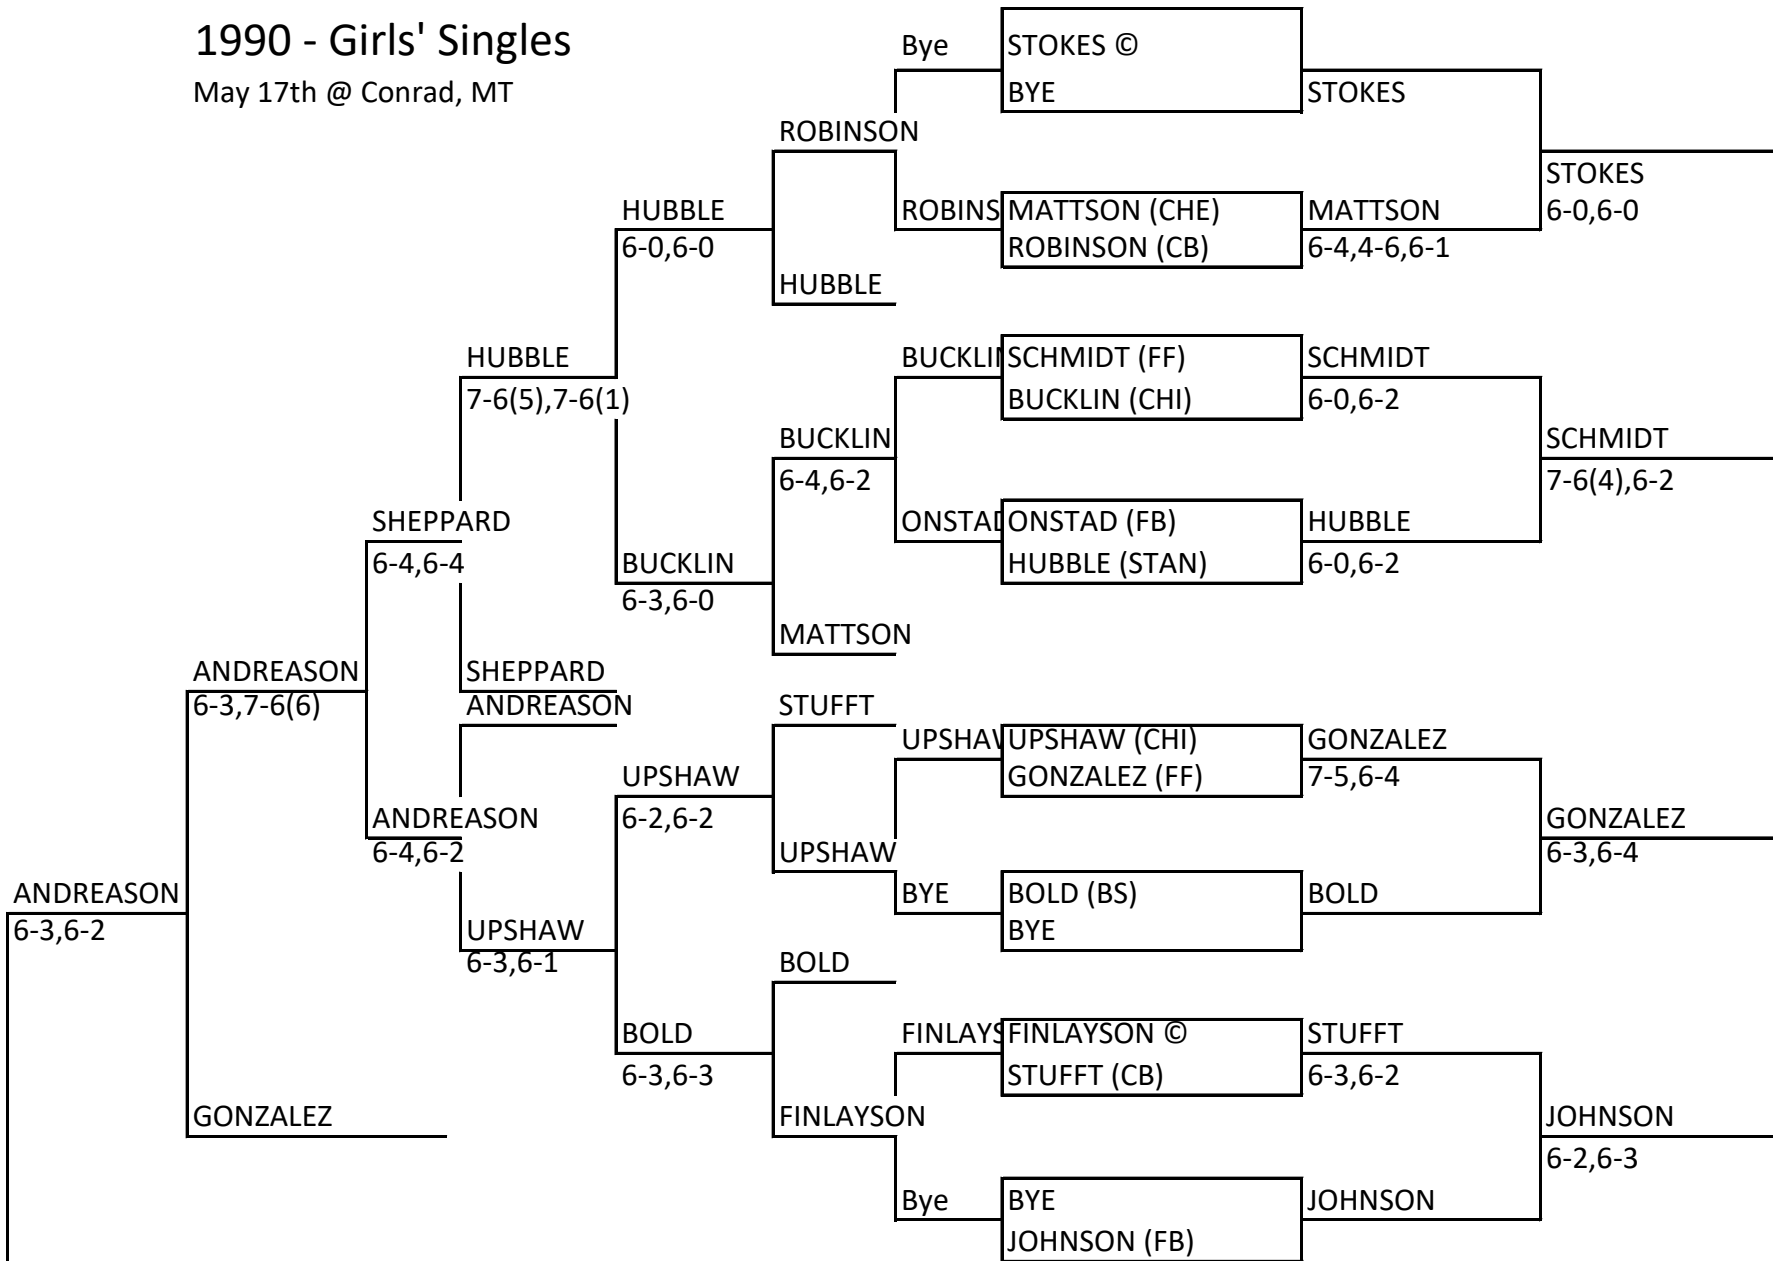

Northern Divisional Tournament

1990 - Girls' Singles

May 17th @ Conrad, MT

Bye

Bye

SCOFIELD

SCOFIELD

STOKES
2-6,6-3,6-3

STOKES
4-6,6--3,6-4

GONZALEZ
6-4,6-4

LEE
Champion
6-4,7-5

LEE
6-4,6-1

LEE
5-7,6-2,6-2

TAKUI
6-3,6-4