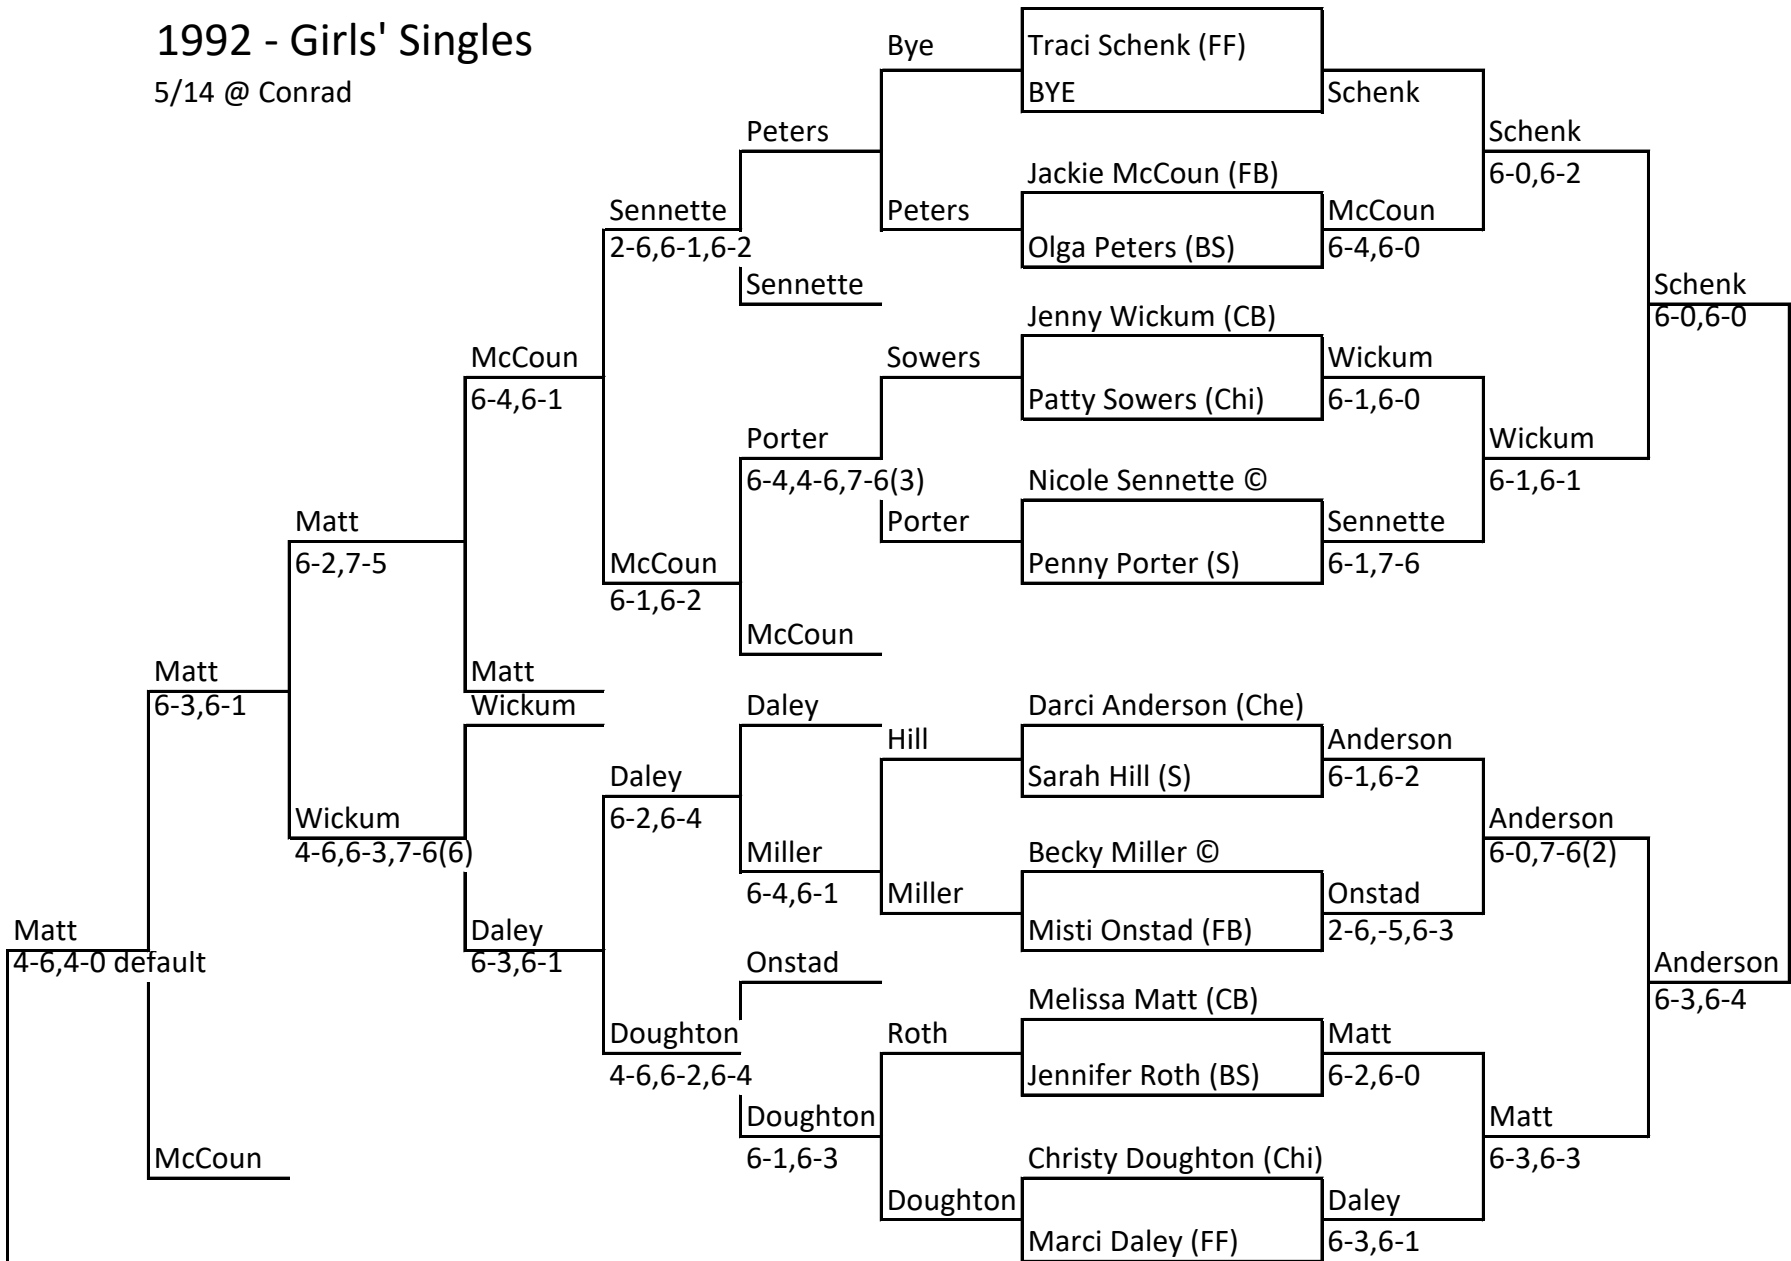

# Northern Divisional Tournament

## 1992 - Girls' Singles

5/14 @ Conrad

Schenk

6-4,6-3

Schmidt

3-6,6-0,6-4

Schmidt  
6-3,6-0