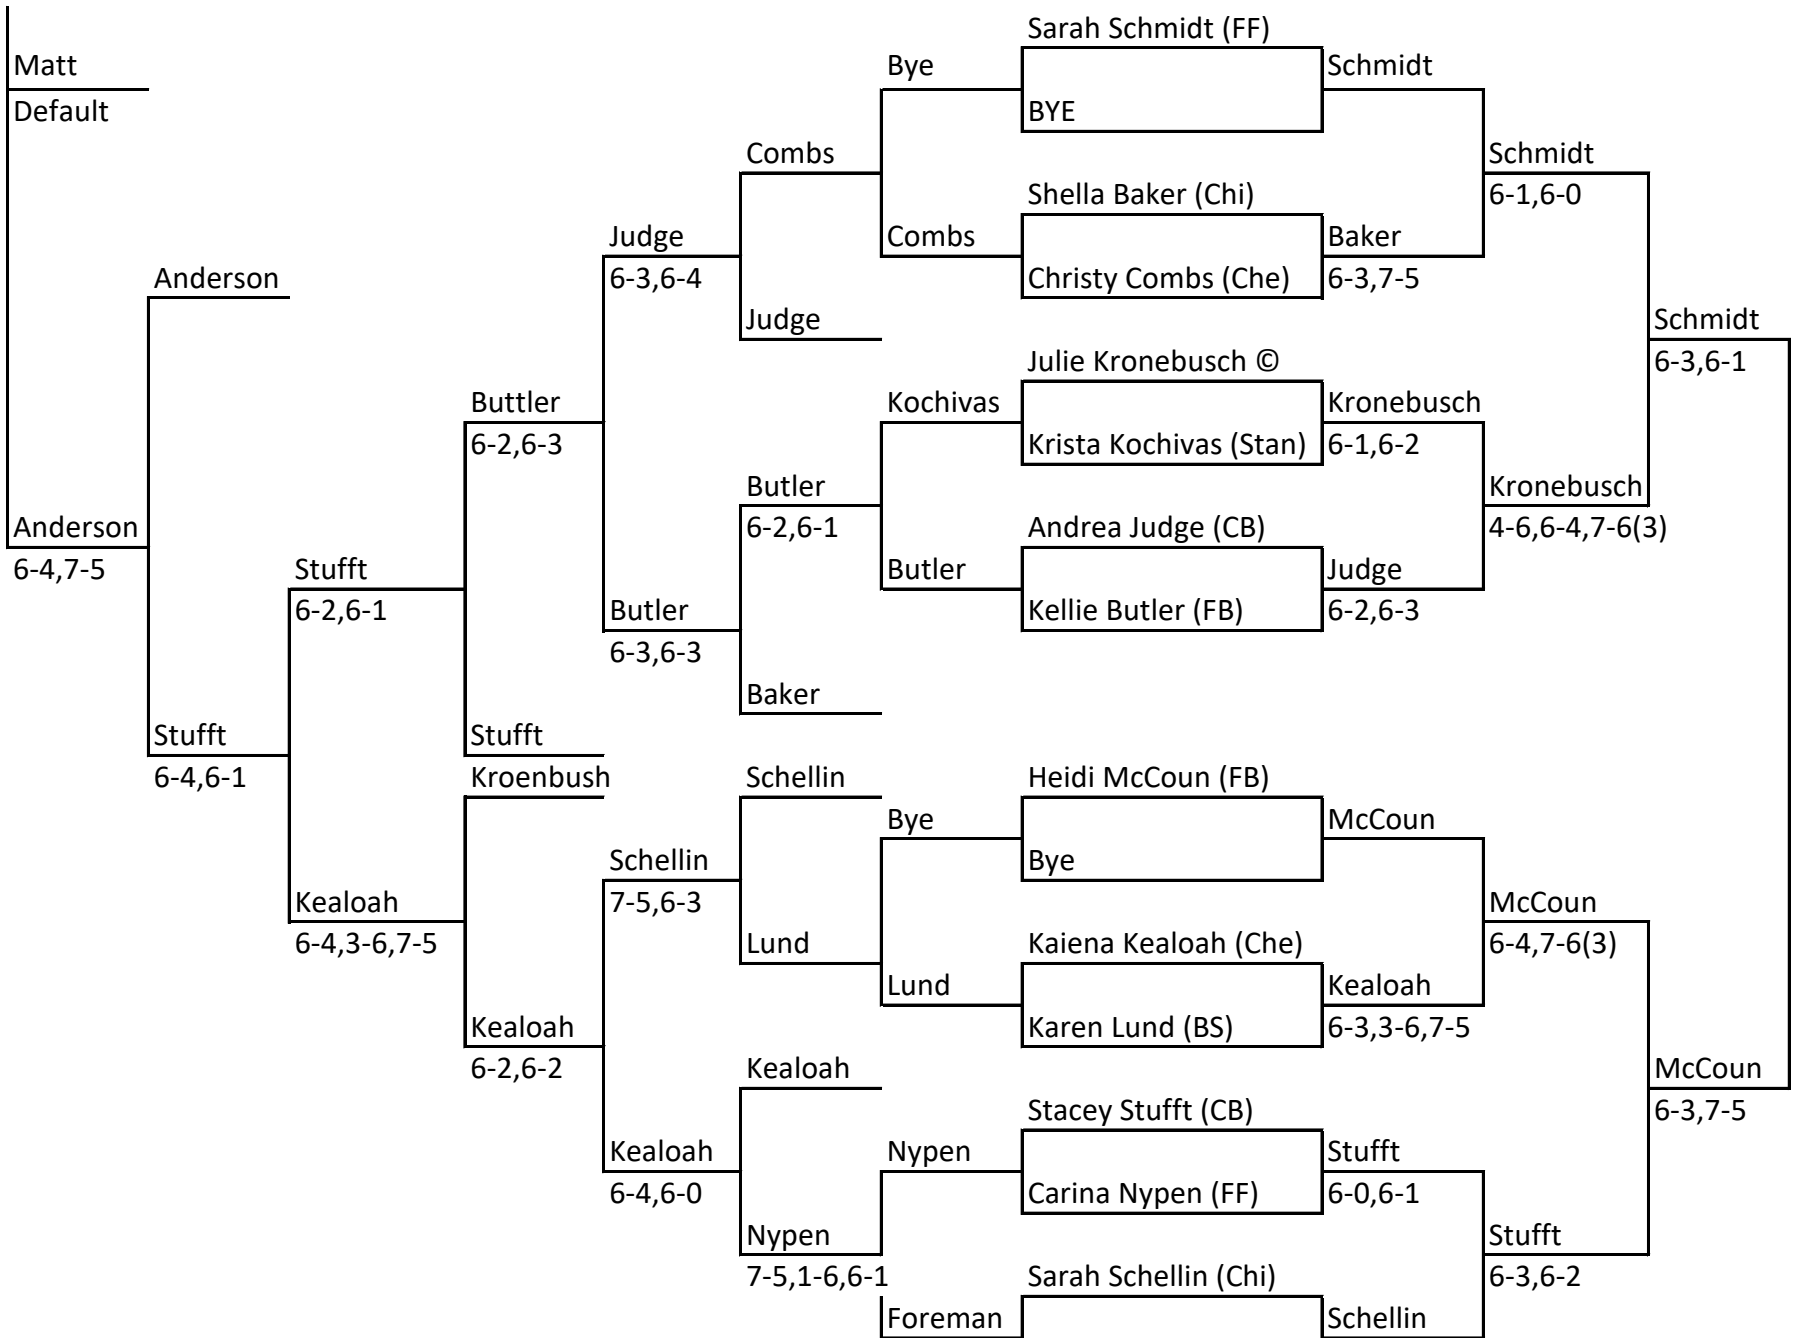

# Northern Divisional Tournament

## 1992 - Girls' Singles

5/14 @ Conrad

Schenk

6-4,6-3

Schmidt

3-6,6-0,6-4

Schmidt  
6-3,6-0