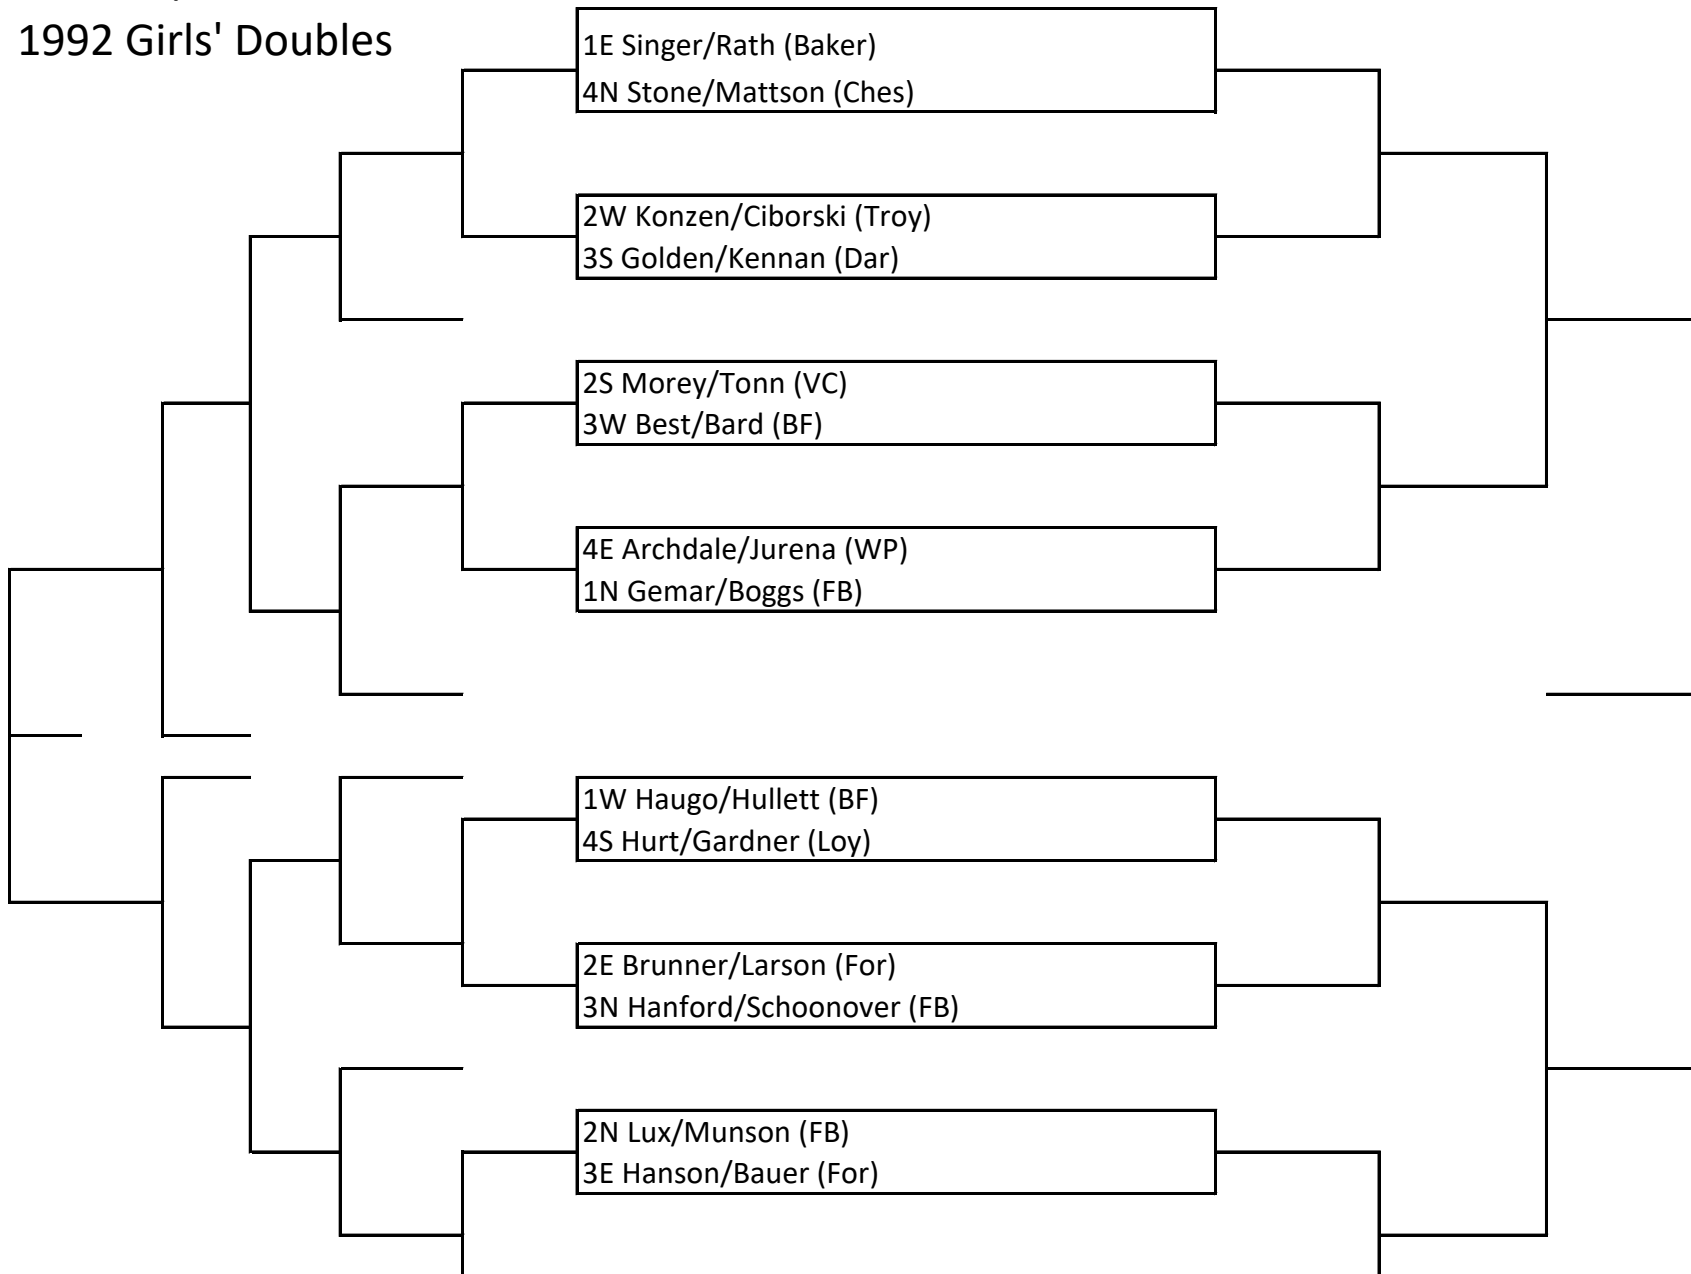

STATE B/C Tennis Tournament

1992 Girls' Doubles

1S Kinney/Tourtlotte (Sup)

4W Lorentzen/Christofferson (Troy)