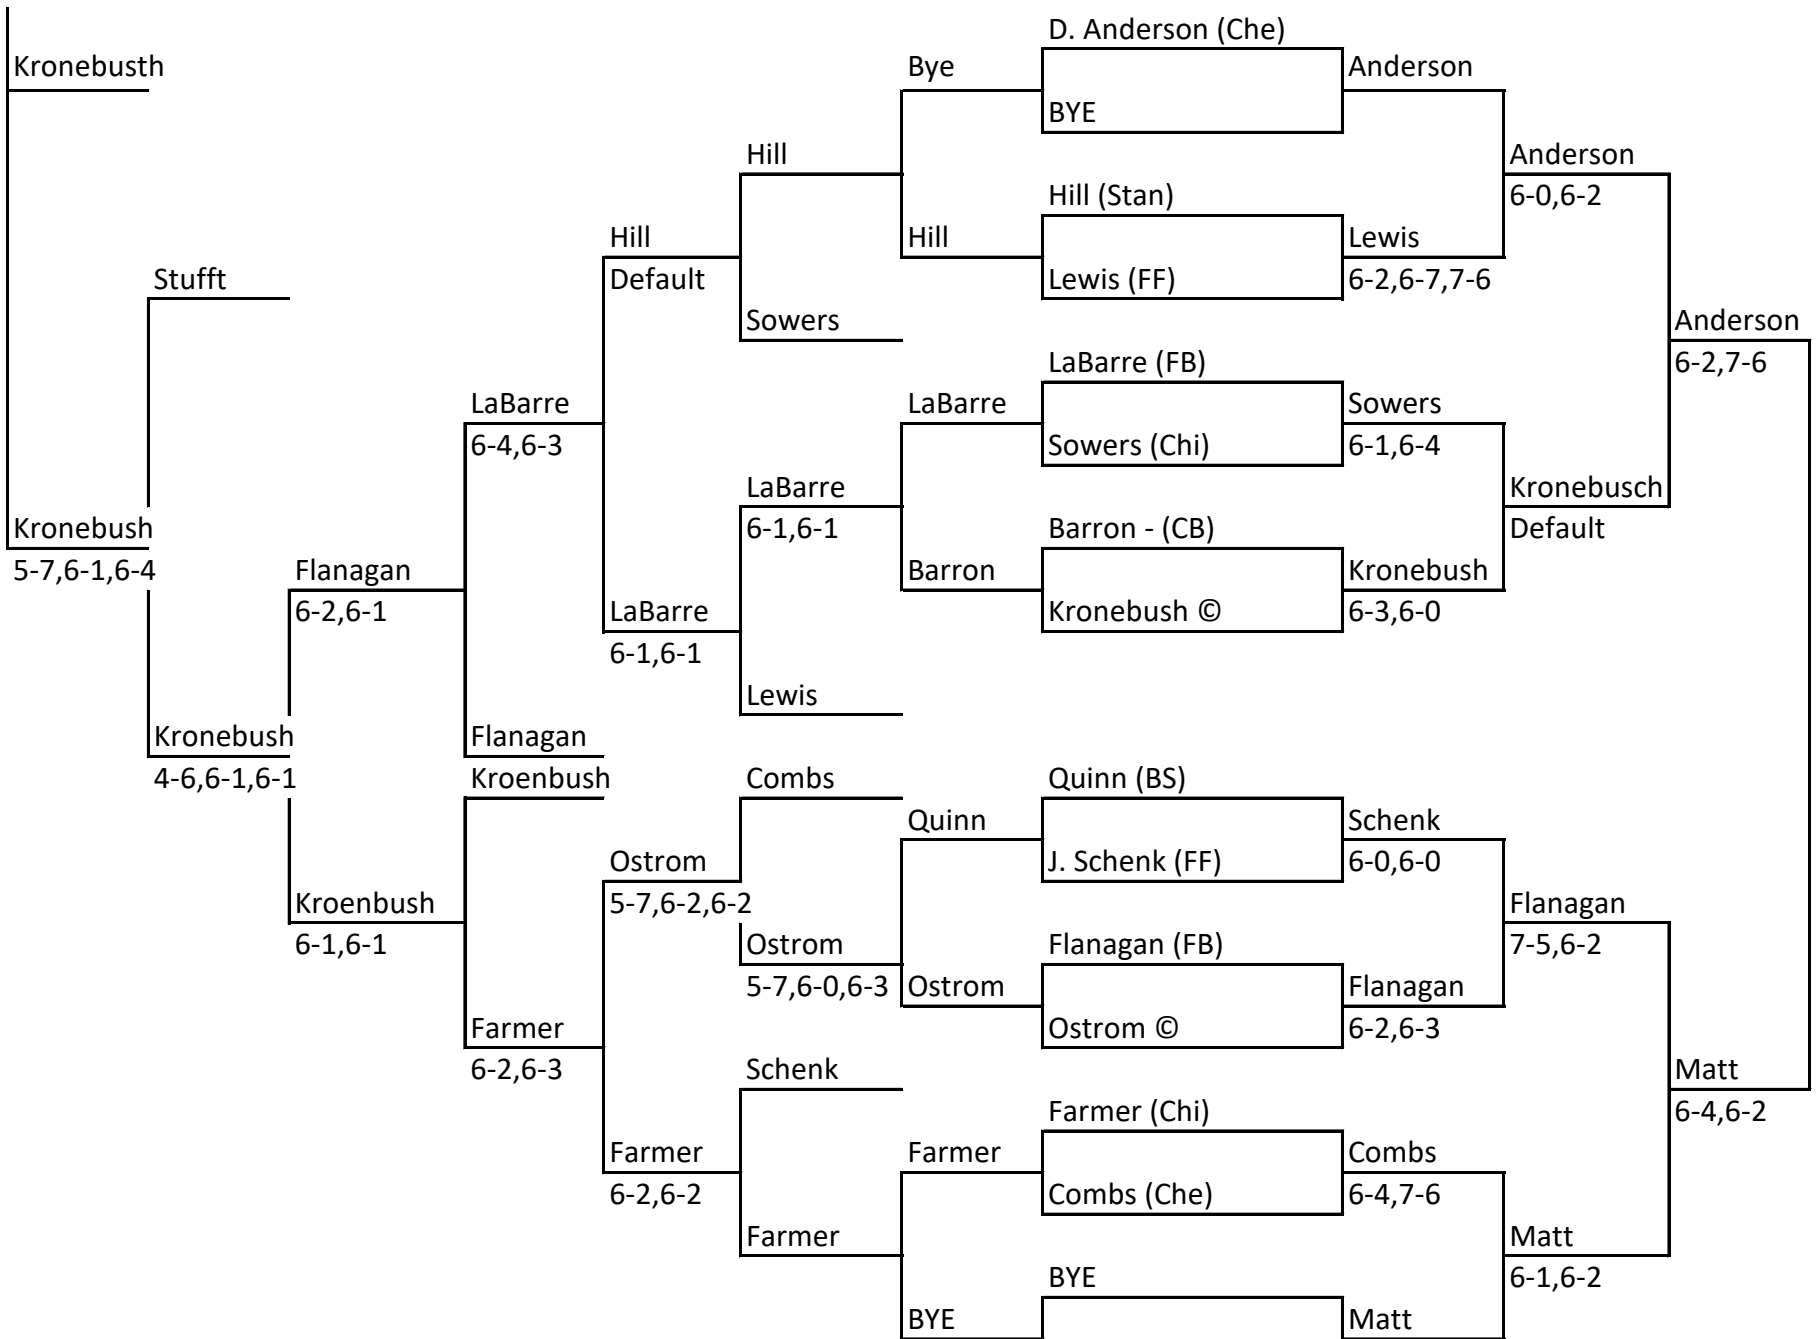

# Northern Divisional Tournament 1993 - Girls' Singles

Melissa Matt (CB)

McCoun  
6-4,6-3

McCoun

Anderson