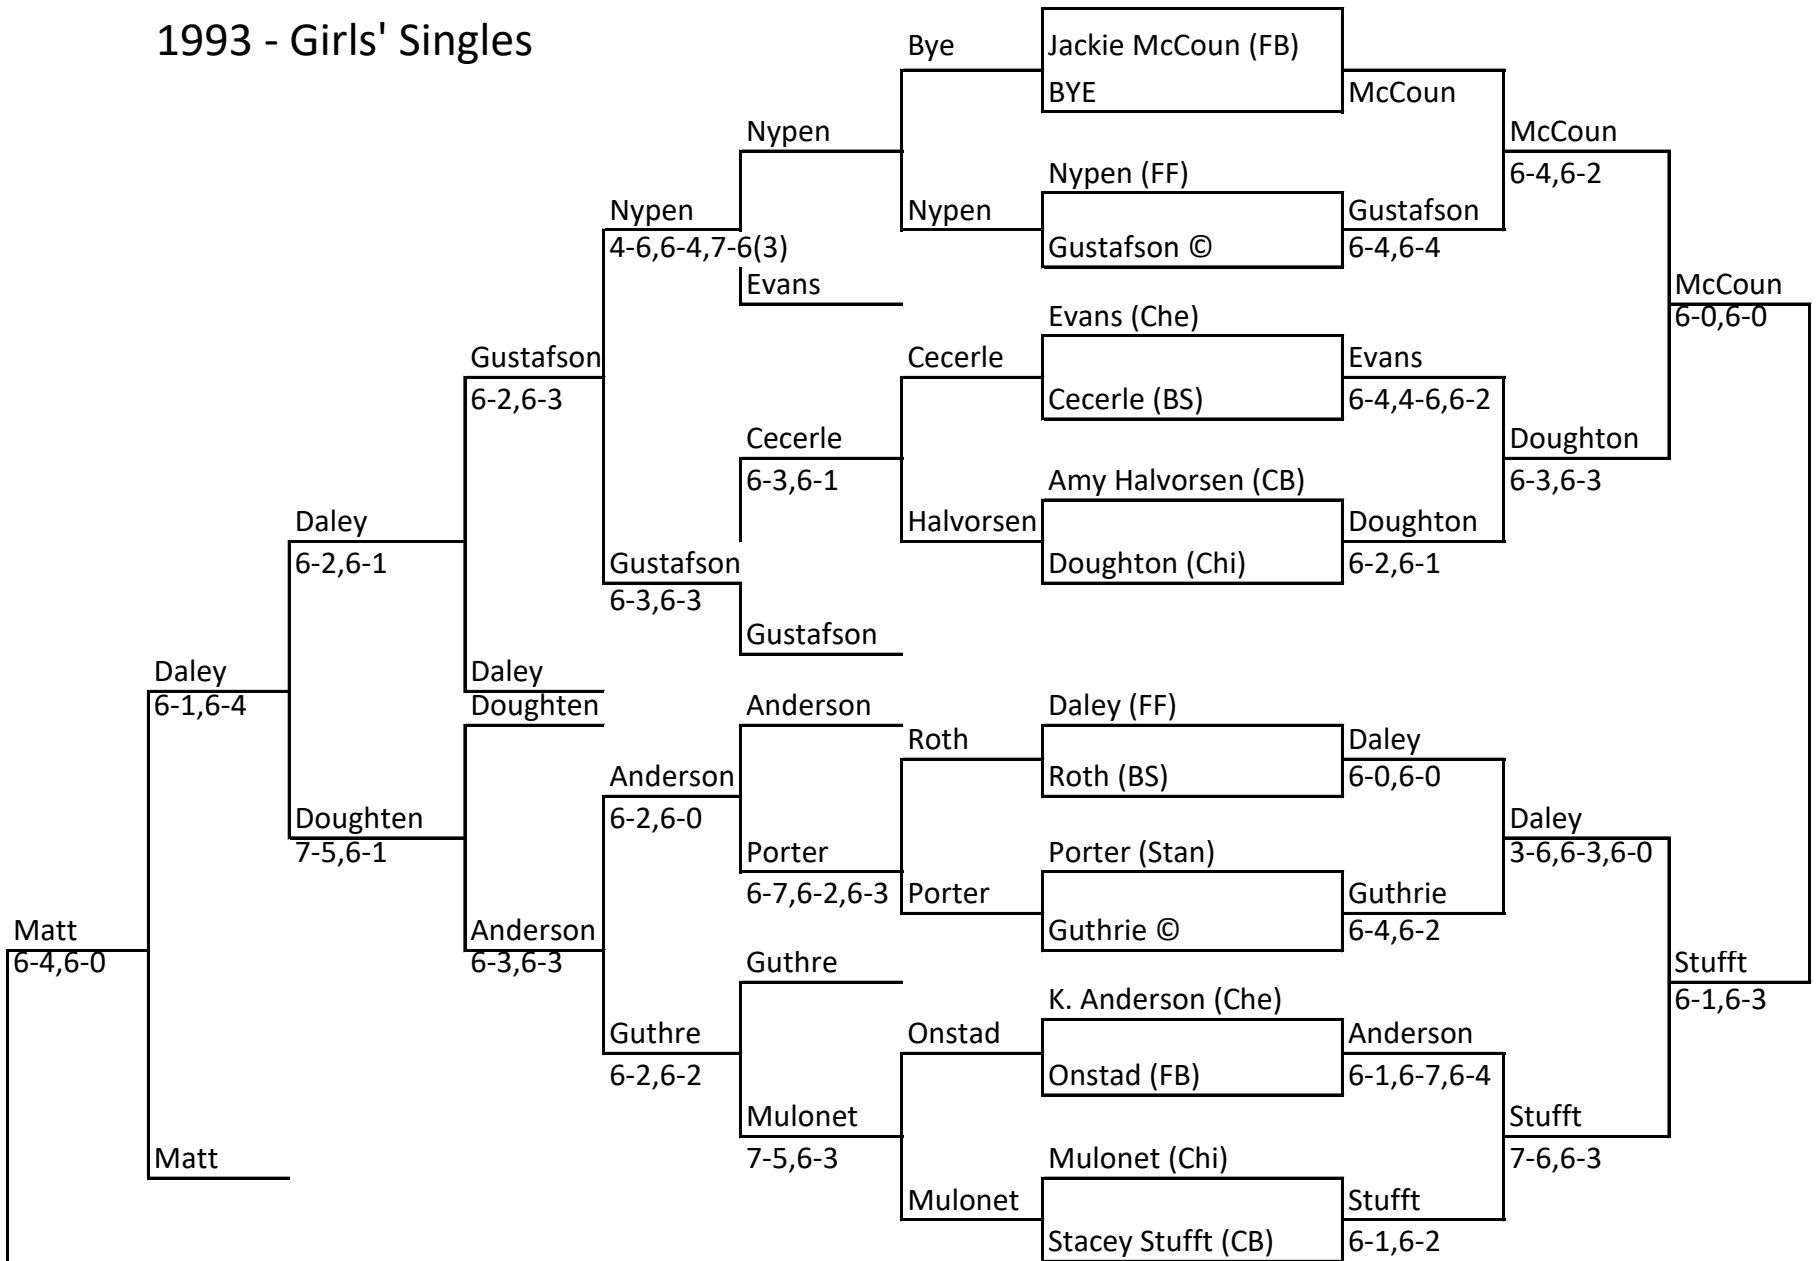

# Northern Divisional Tournament 1993 - Girls' Singles

Melissa Matt (CB)

McCoun  
6-4,6-3

McCoun

Anderson