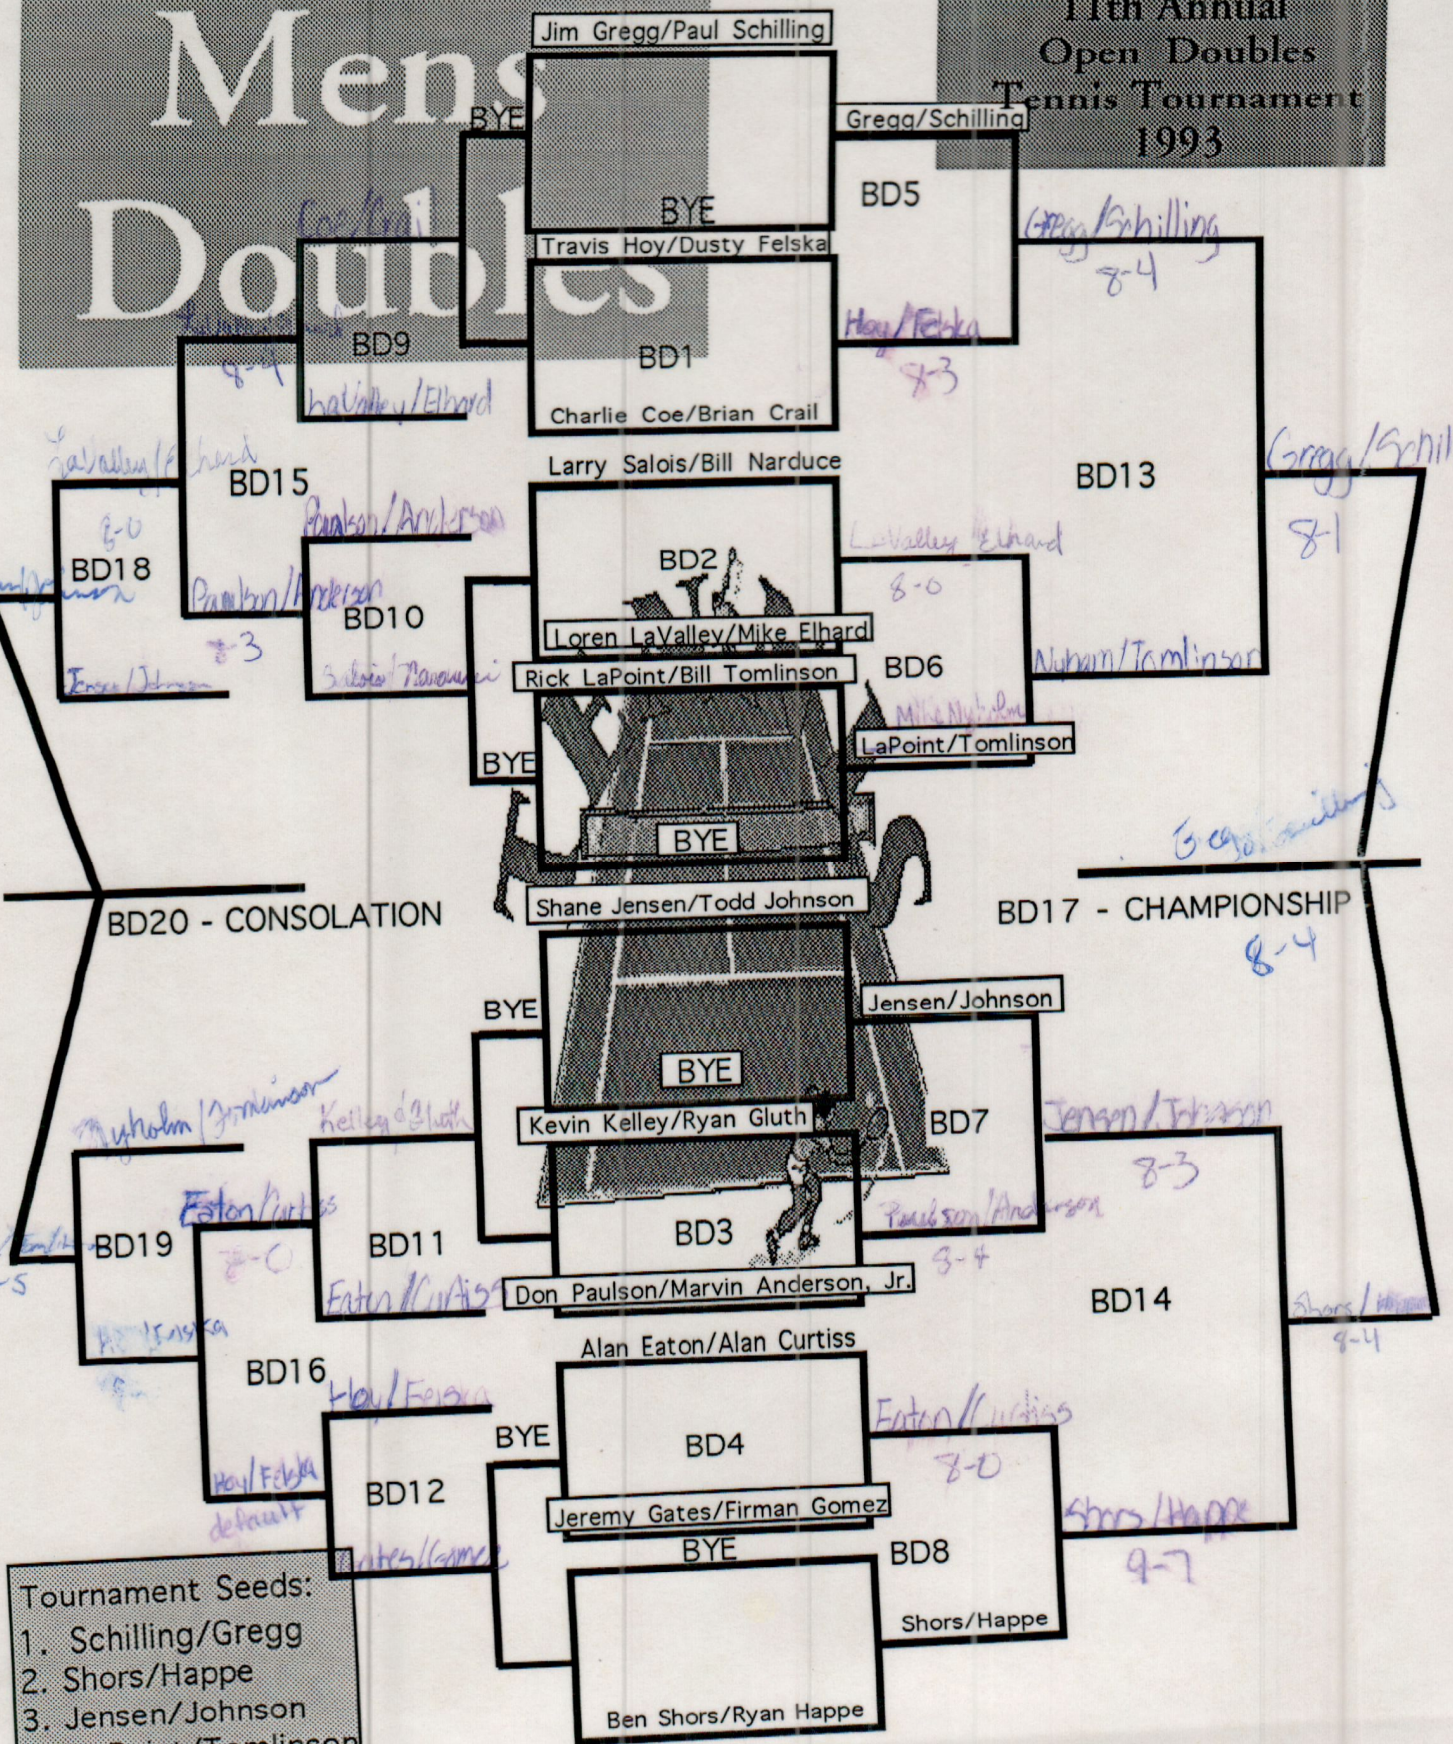

# Mens Doubles

Cut Bank Wolves  
11th Annual  
Open Doubles  
Tennis Tournament  
1993

- Tournament Seeds:
1. Schilling/Gregg
  2. Shors/Happe
  3. Jensen/Johnson
  4. LaPoint/Tomlinson