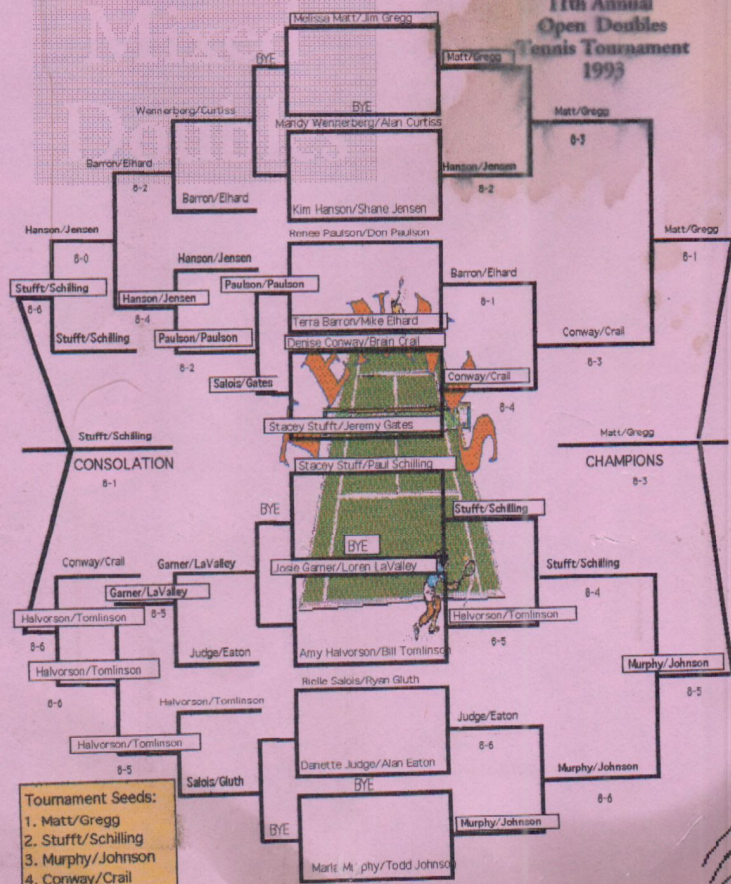

11th Annual Cut Bank Open

Doubles Tennis Tournament

Mixed Doubles Champions

Cut Bank Wolves' 11th Annual Open Doubles Tennis Tournament 1993

**Melissa
Matt
&
Jim
Gregg**

TOURNAMENT DIRECTOR