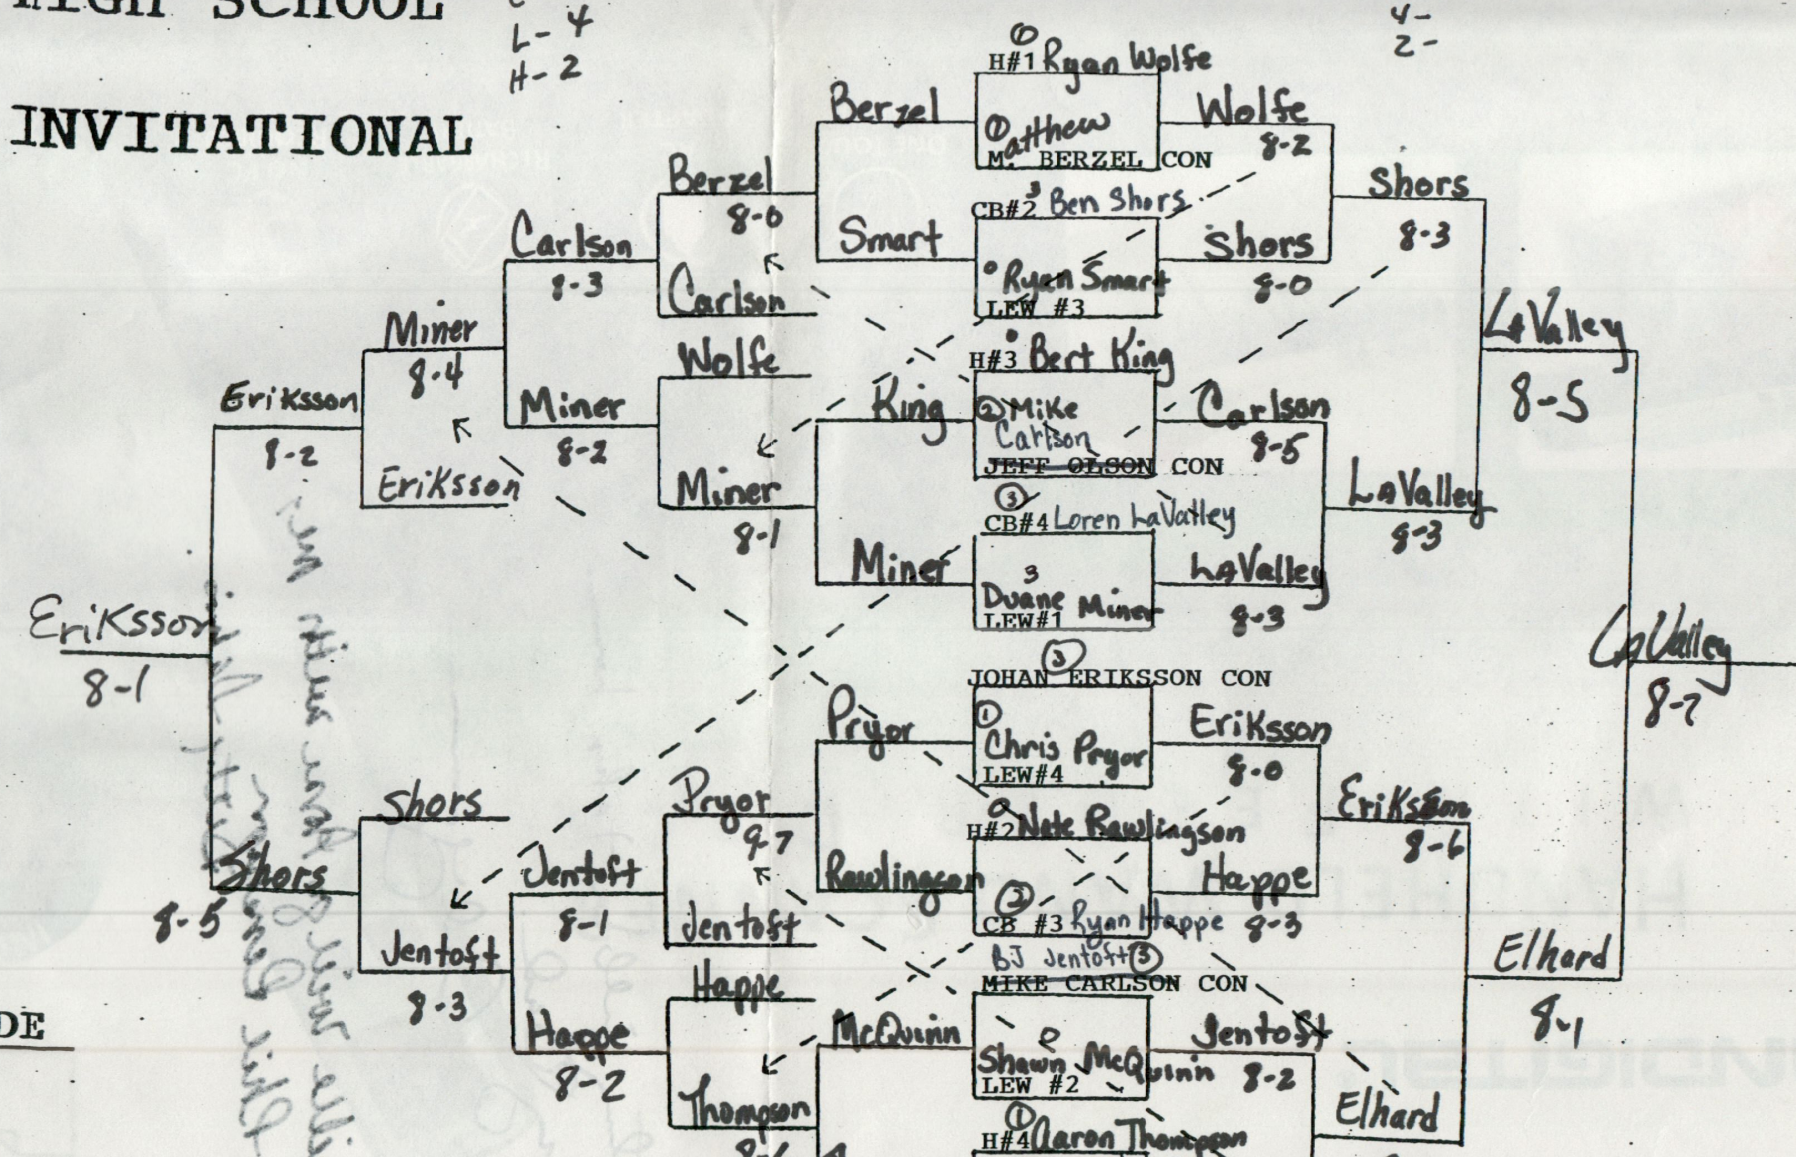

LEWIS & CLARK
4
TENNIS

HIGH SCHOOL
INVITATIONAL

CB-28
C-9
L-4
H-2

BOYS SINGLES

10-CB
7-CB
4-
2-

AMS INCLUDE
NRAD
VRE
H BANK