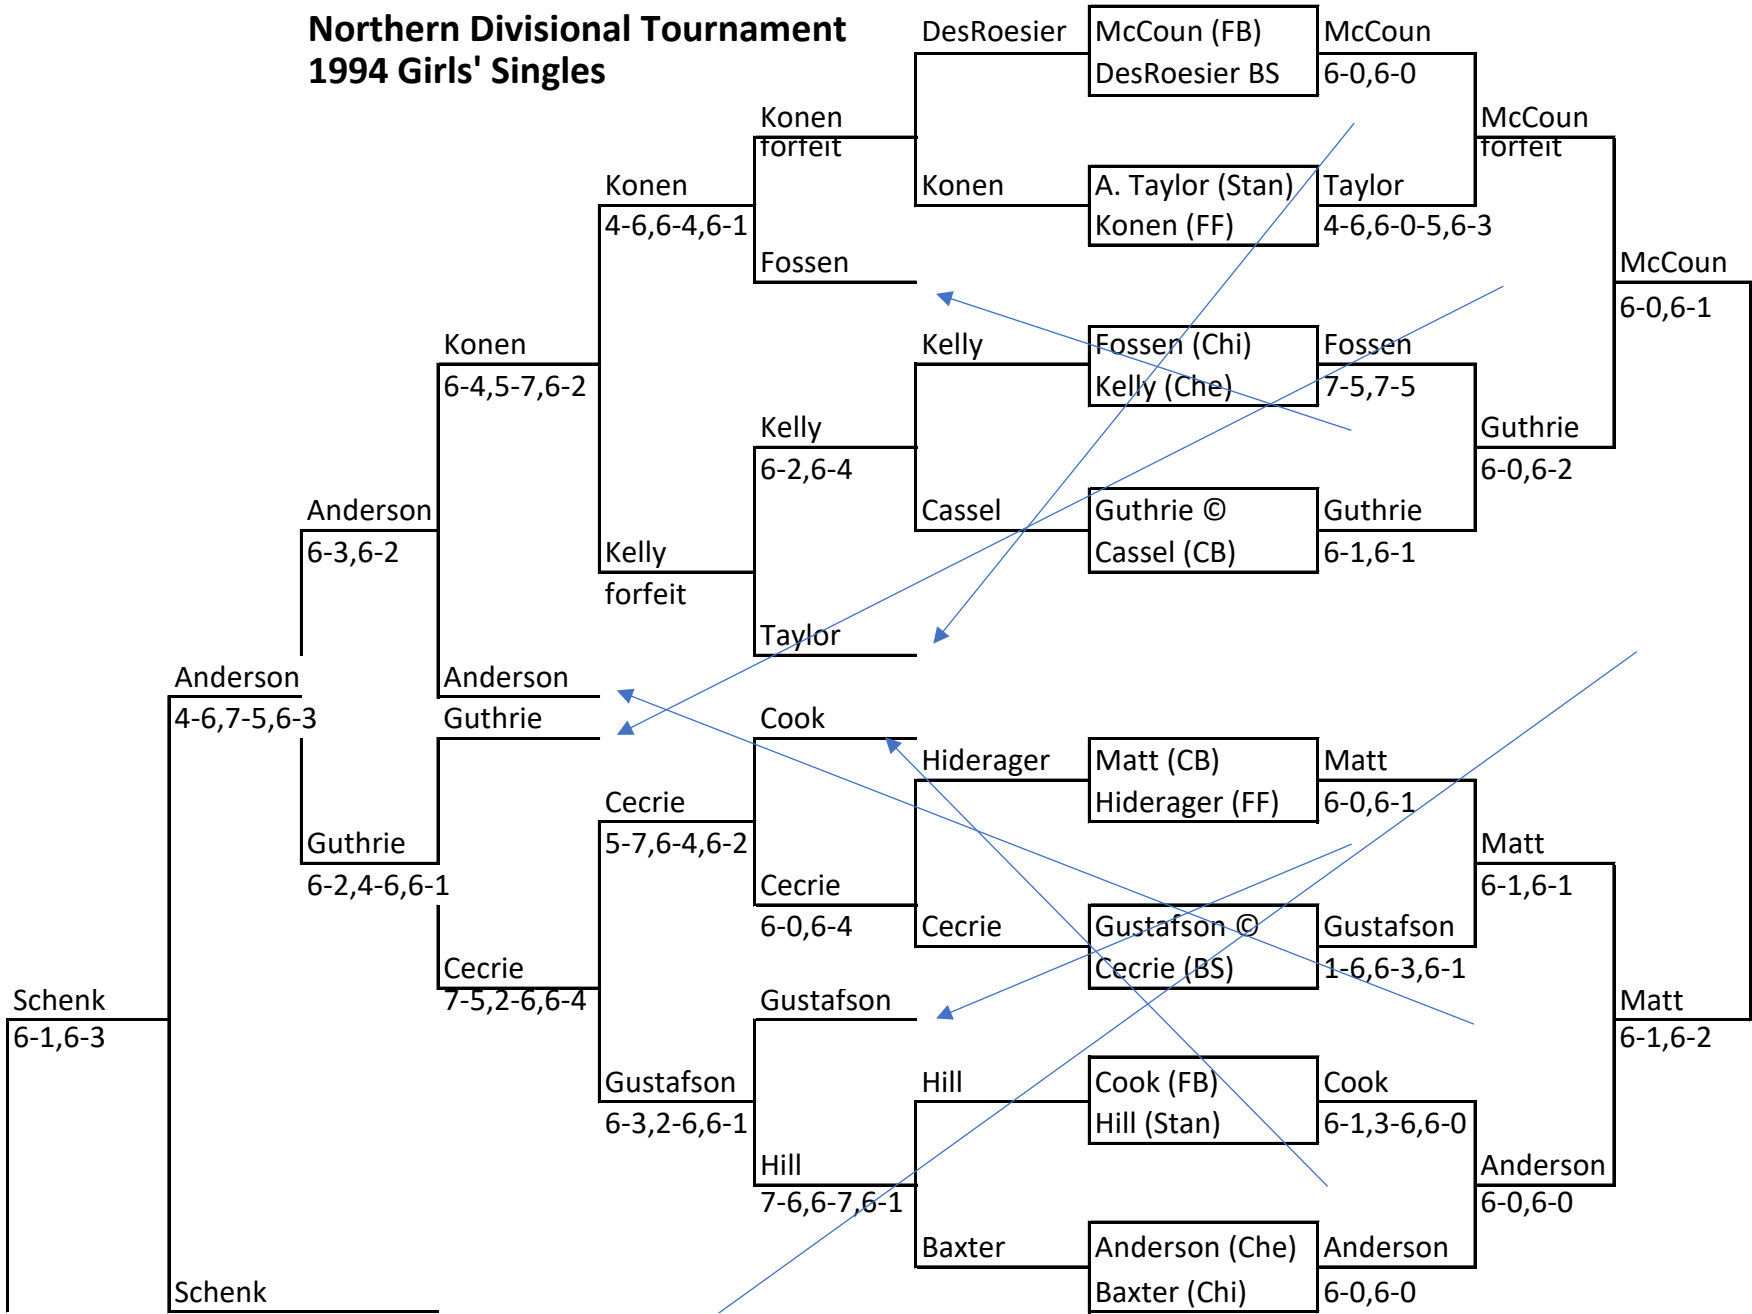

Northern Divisional Tournament 1994 Girls' Singles

6-1,6-3

6-2,6-3

Matt

6-1,6-3

sh

Kronenbush
7-5m7-5