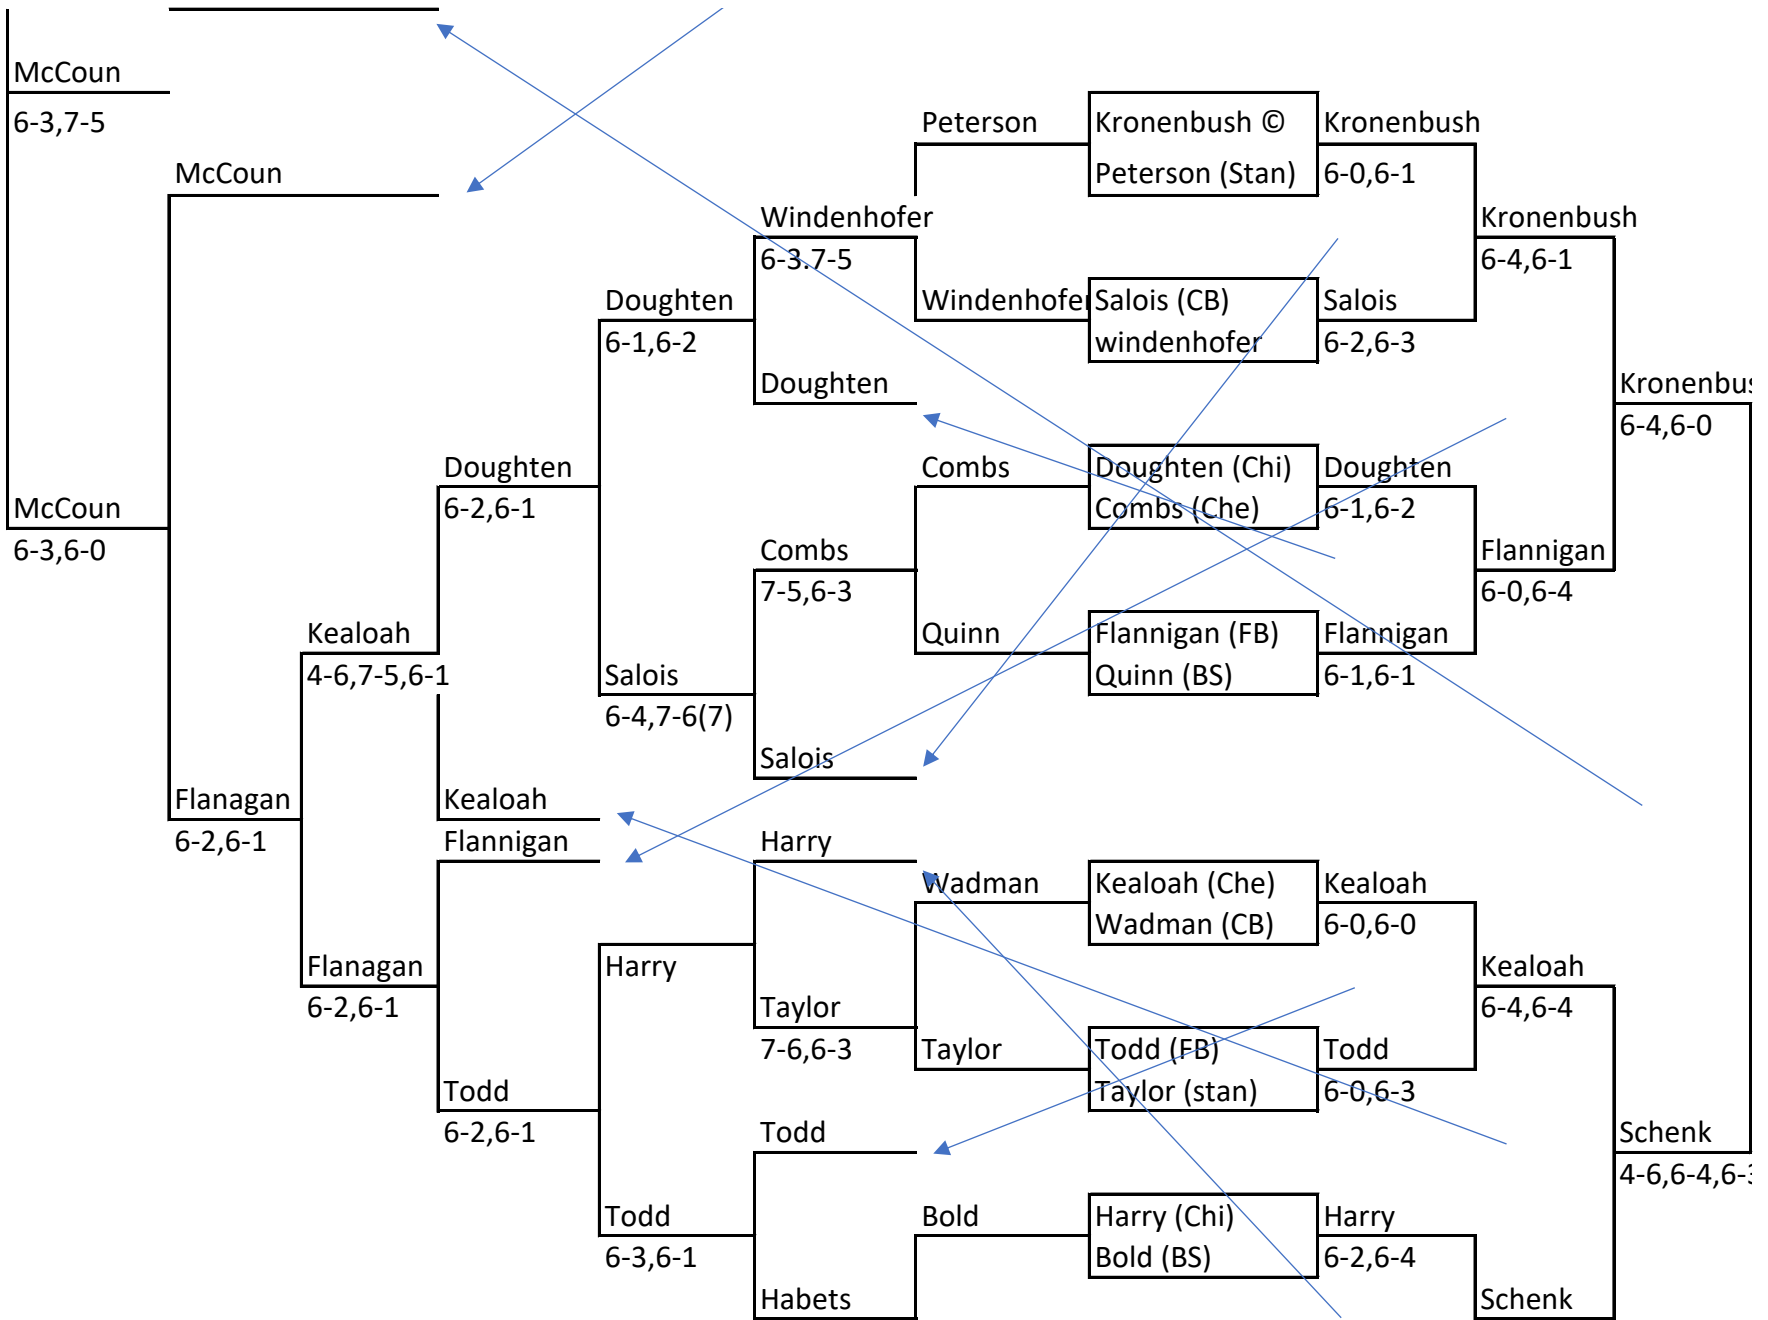

Northern Divisional Tournament 1994 Girls' Singles

6-1,6-3

6-2,6-3

Matt

6-1,6-3

sh

Kronenbush
7-5m7-5