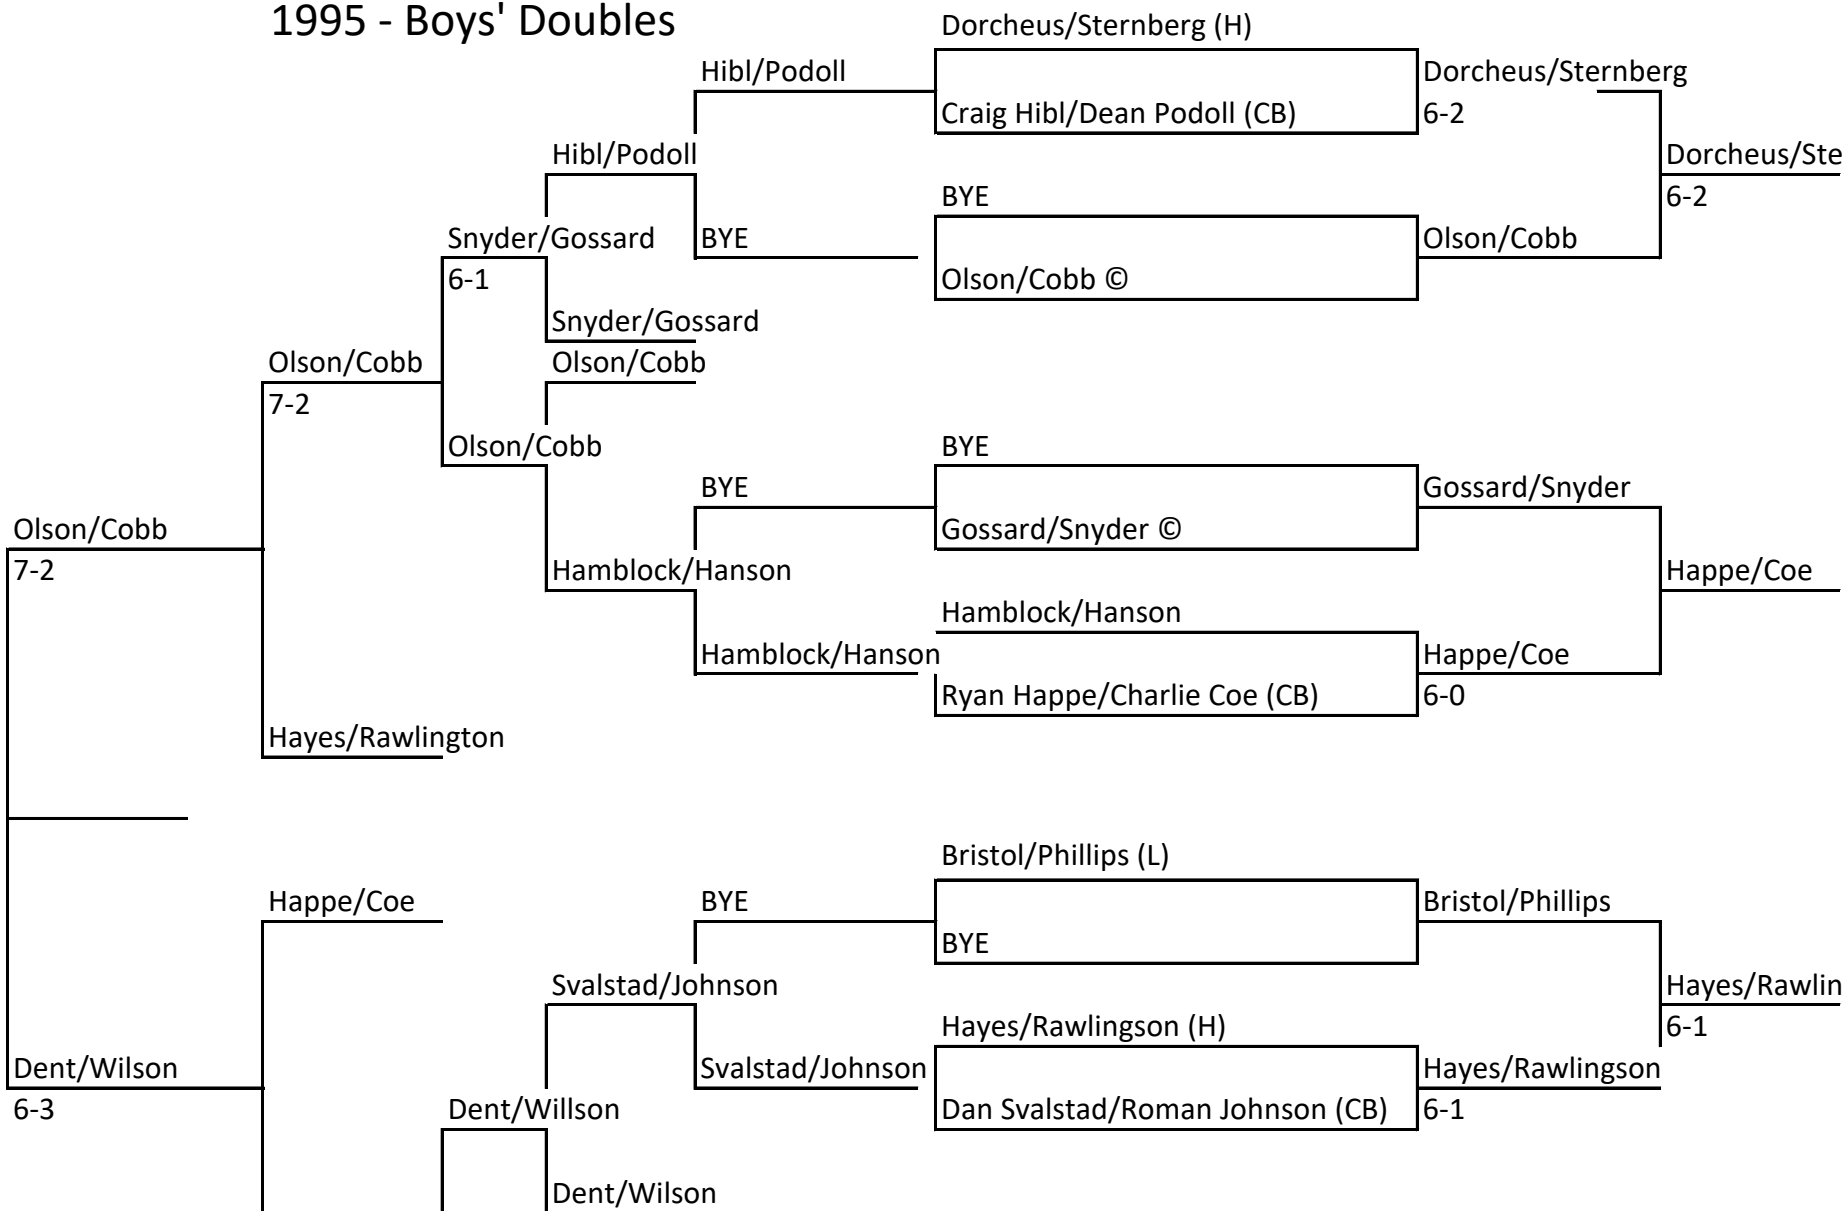

Conrad Invitational 1995 - Boys' Doubles

ernberg

Dorcheus/Sternberg
8-6

gson

Bloesplug/Hange

6-3