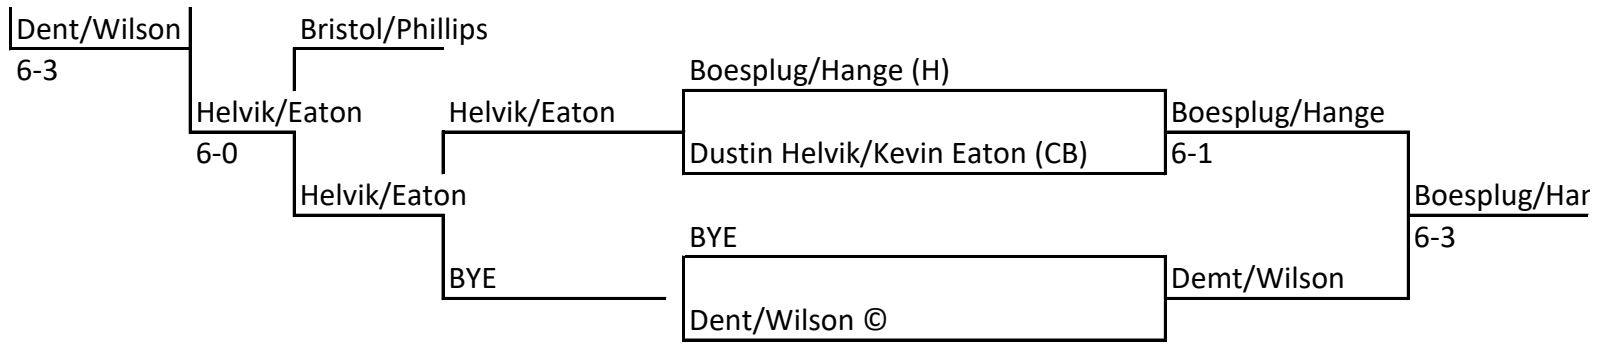

Conrad Invitational 1995 - Boys' Doubles

ernberg

Dorcheus/Sternberg
8-6

gson

Bloesplug/Hange

6-3