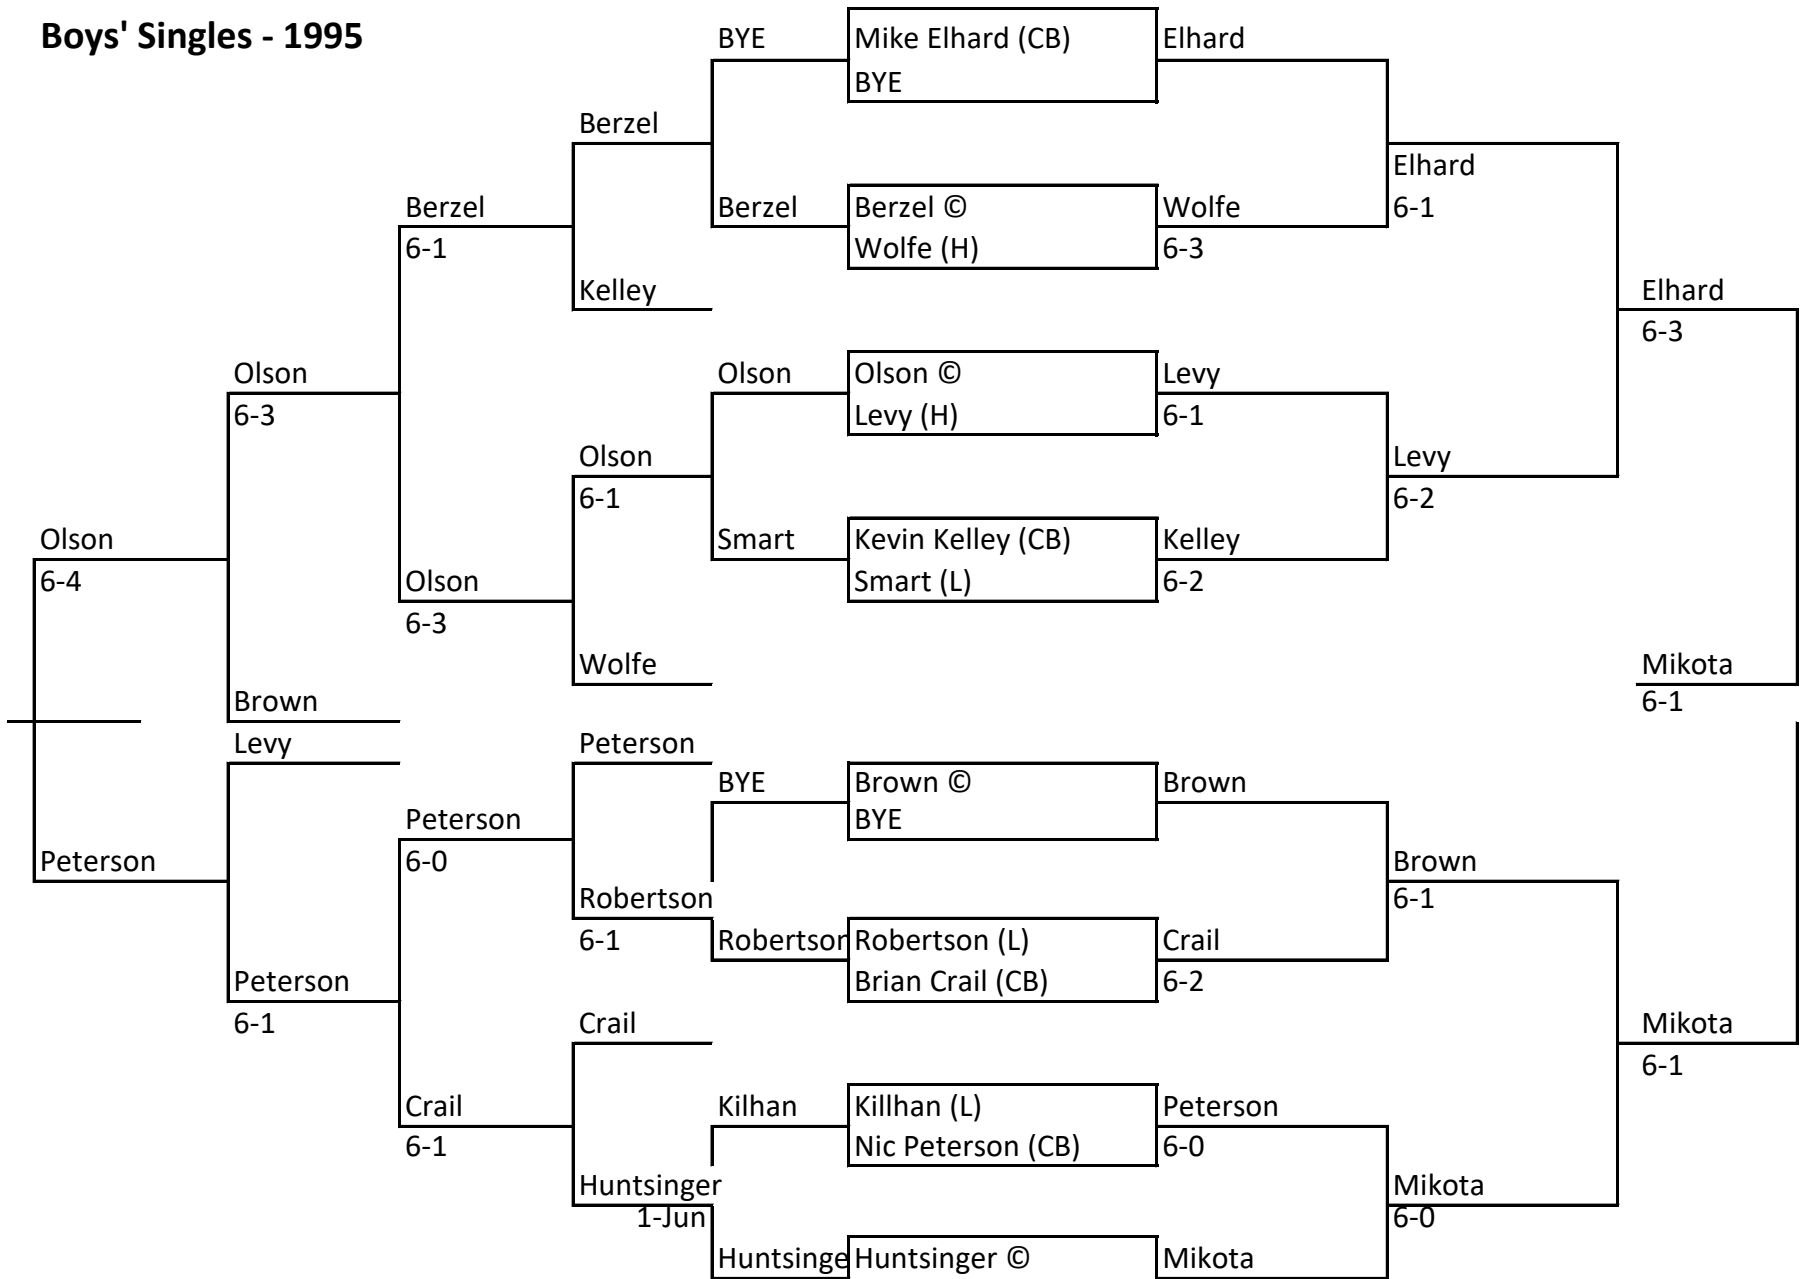

**Conrad Invitational
Boys' Singles - 1995**

Abe Mikota (H)

|