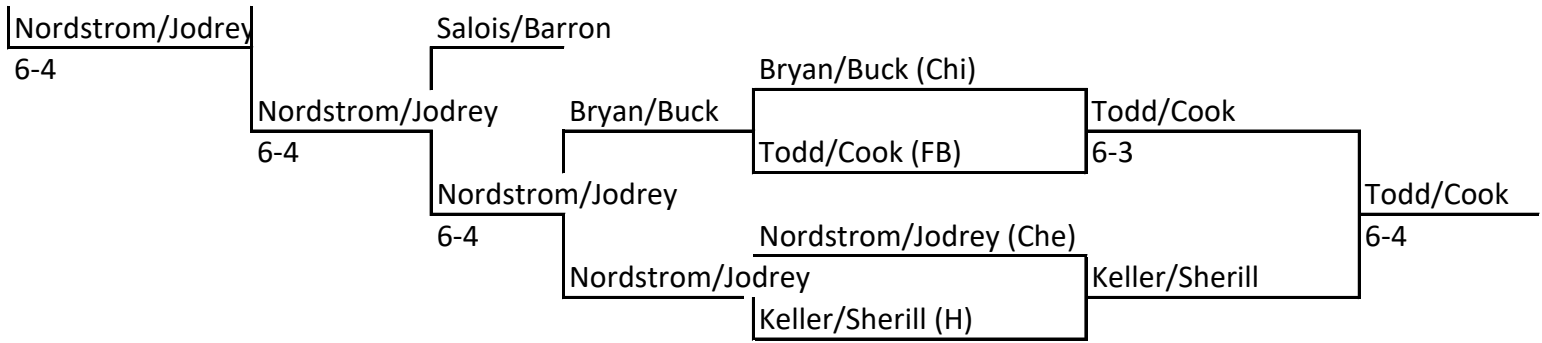

Conrad Invitational 1995 - Girls' Doubles

6-3