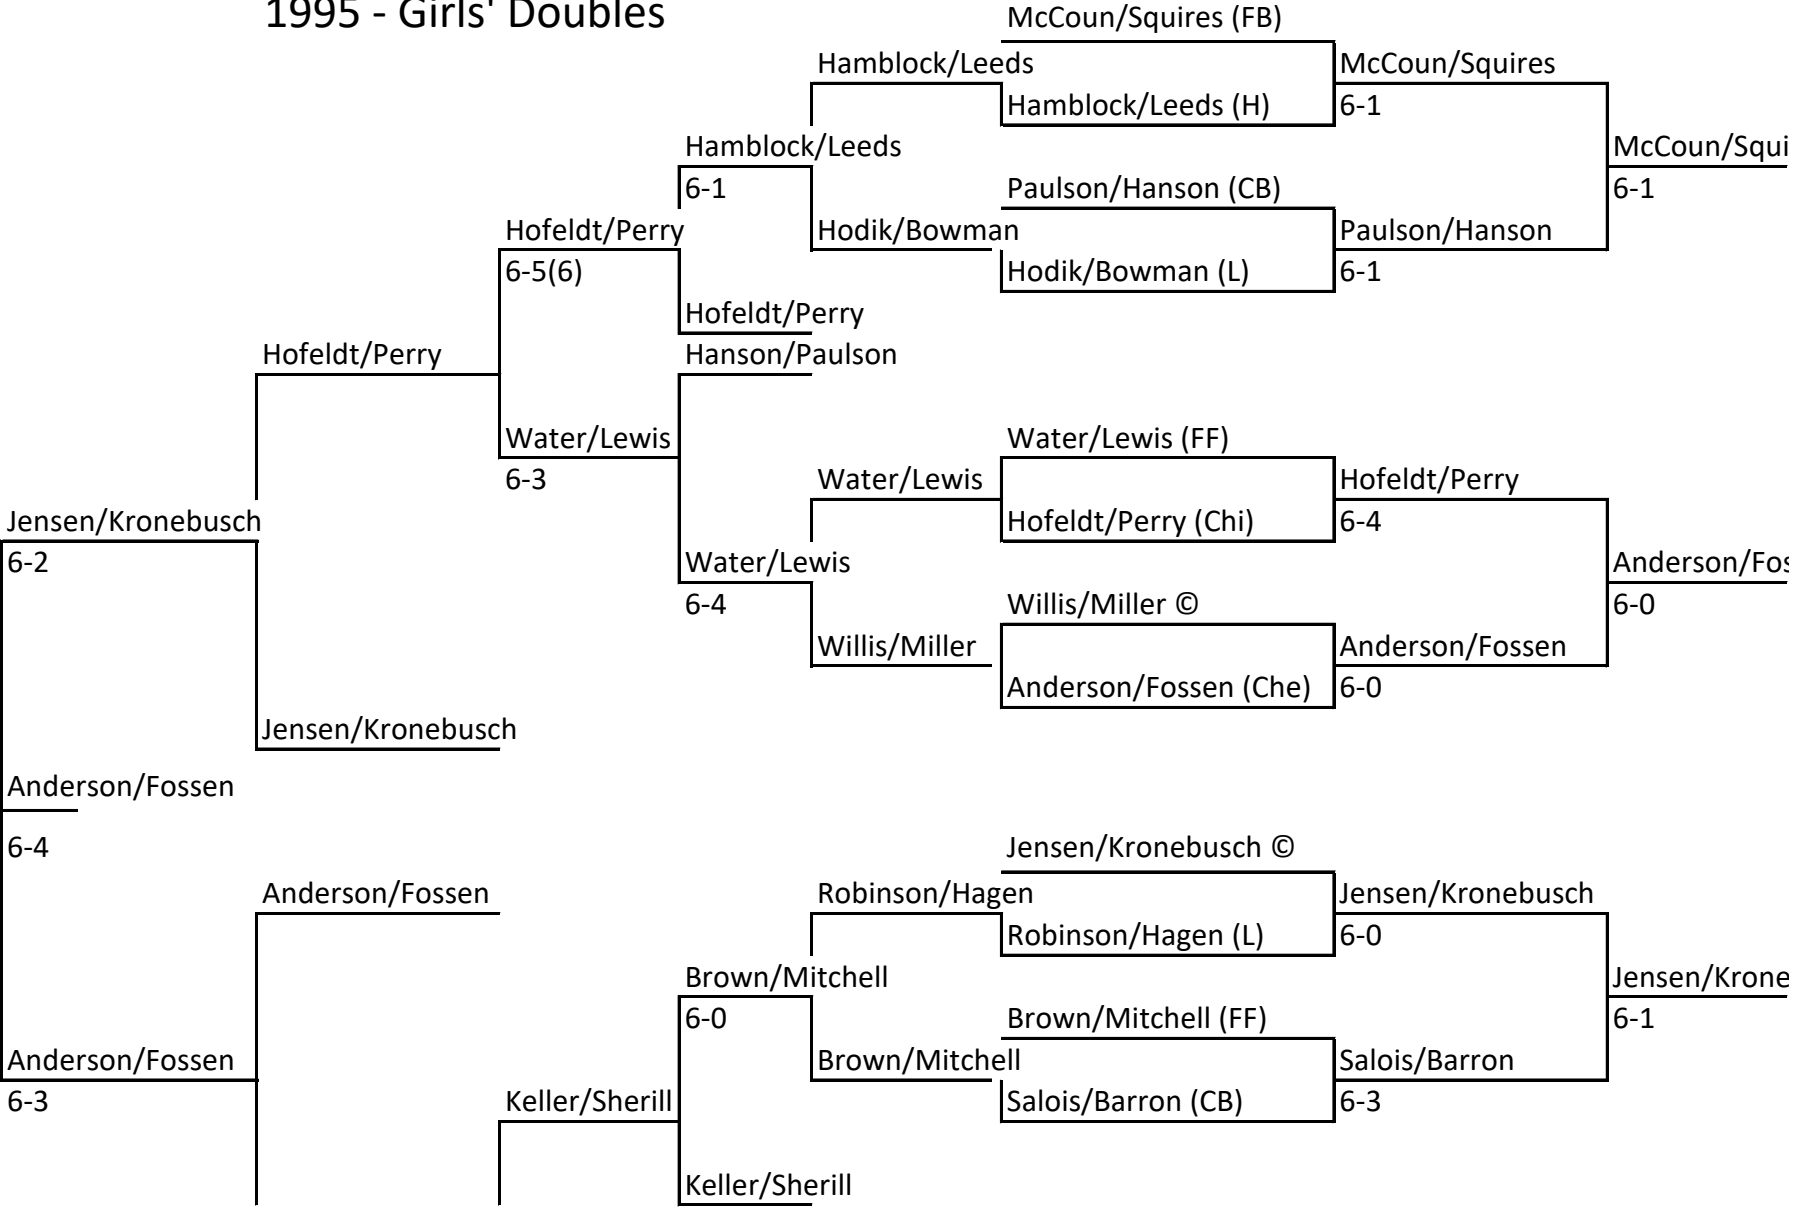

Conrad Invitational 1995 - Girls' Doubles

6-3