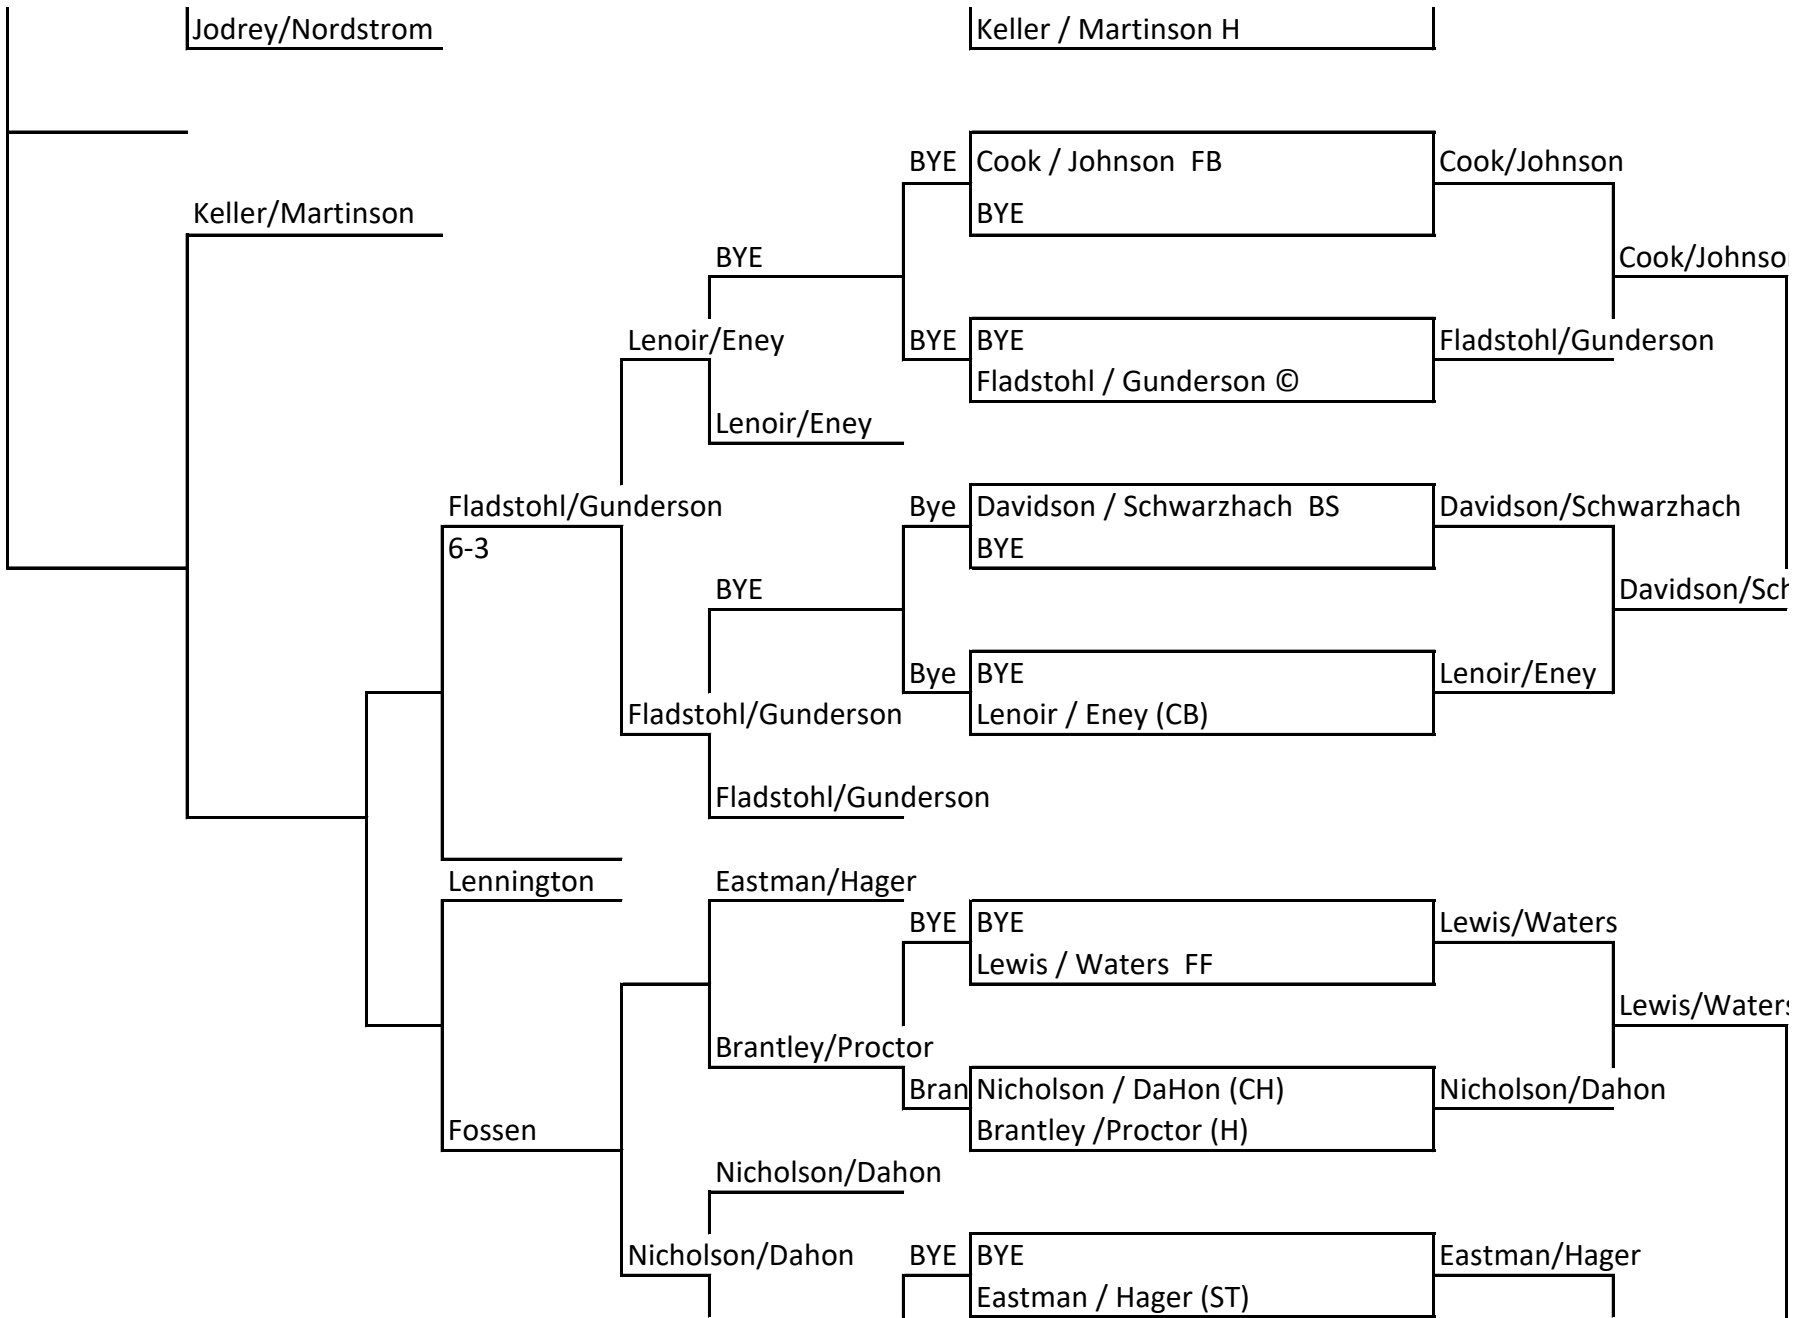

**Conrad Invitational  
1996 - Girls' Doubles**

enbush

Jensen/Kronenbush

Jensen/Kronenbush

Keller/Martinson

ison

strom