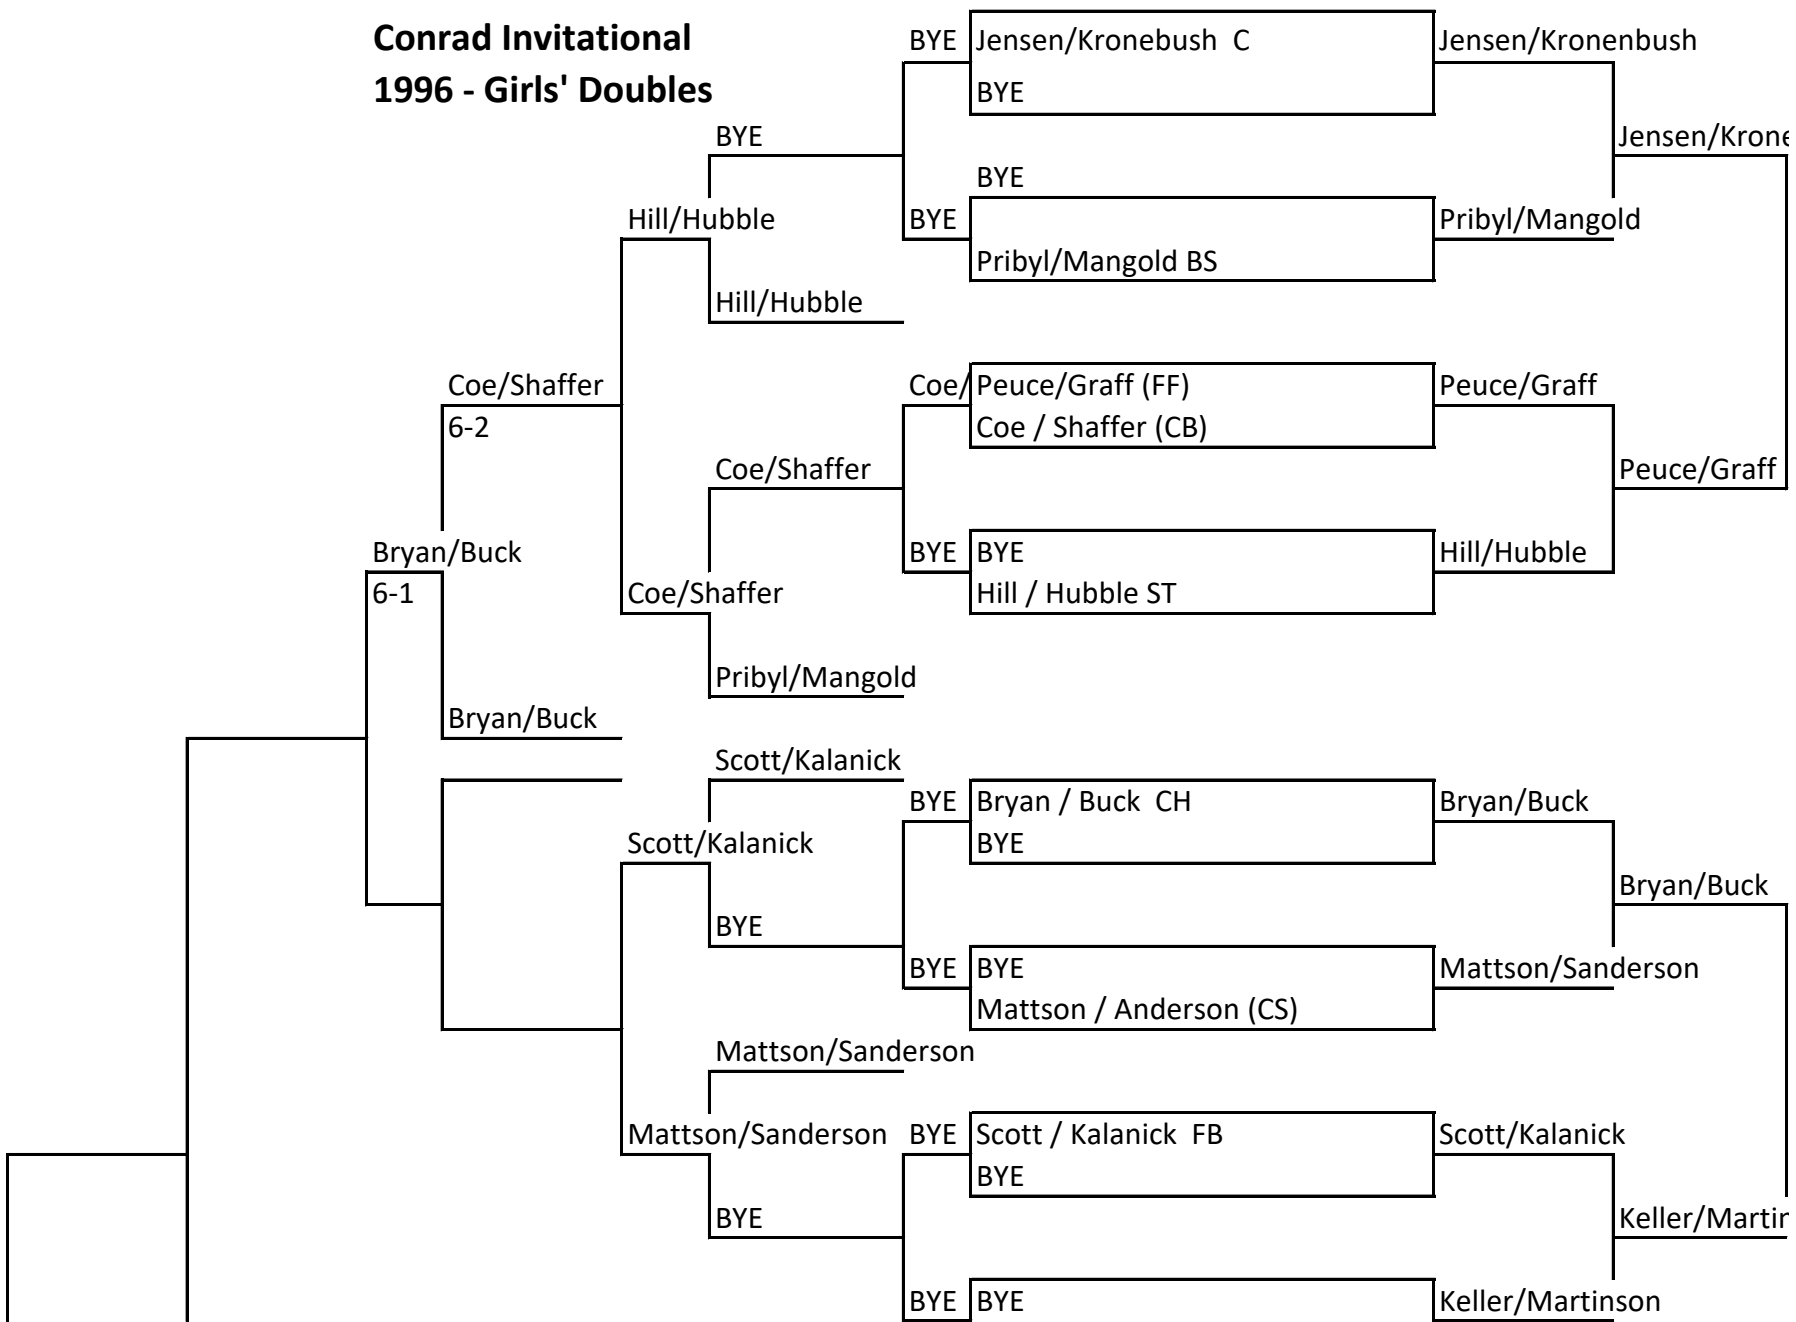

**Conrad Invitational  
1996 - Girls' Doubles**

enbush

Jensen/Kronenbush

Jensen/Kronenbush

Keller/Martinson

ison

strom