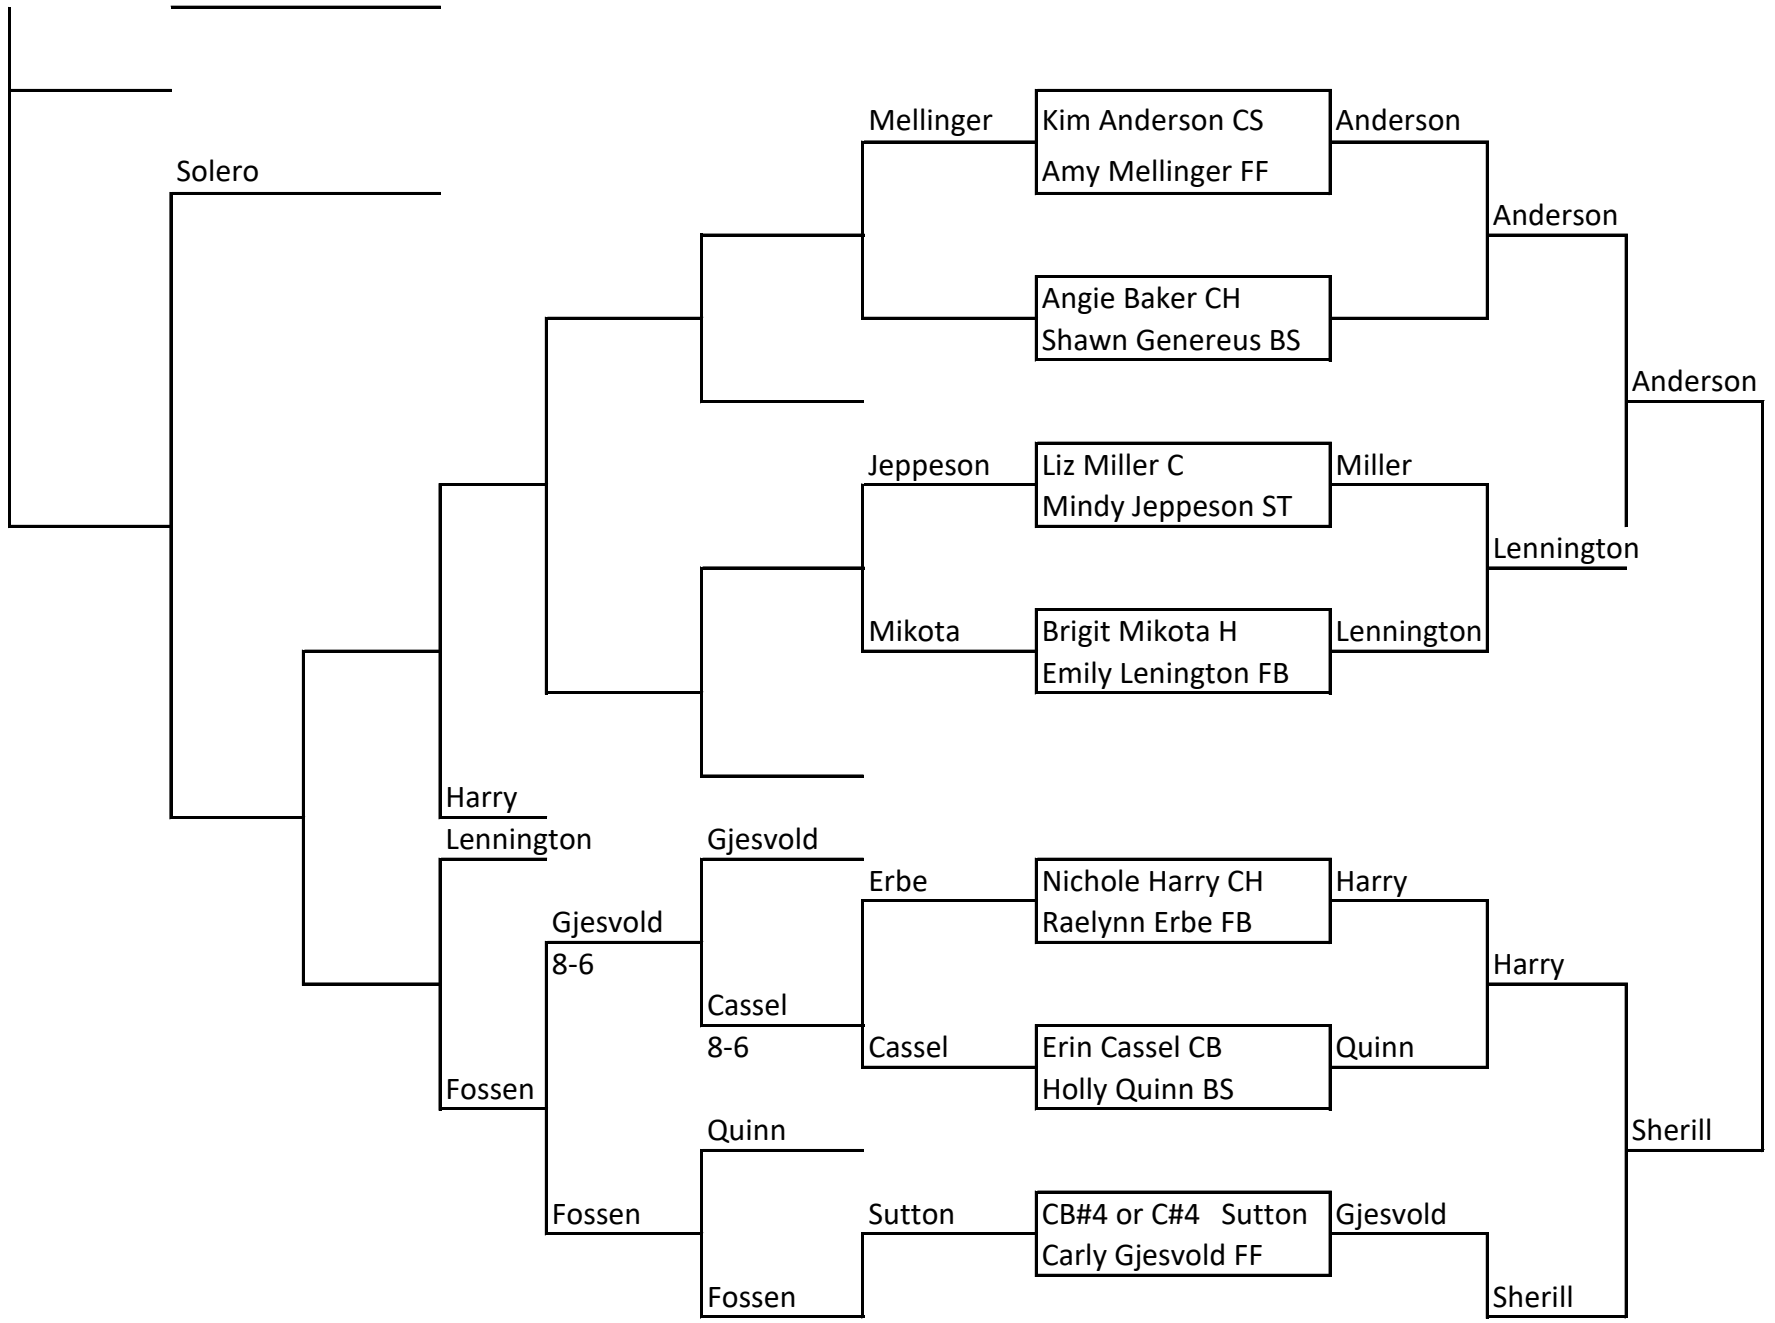

Conrad Invitational 1996 - Girls' Singles

Schenk

8-3

Schenk

8-2

Sherill