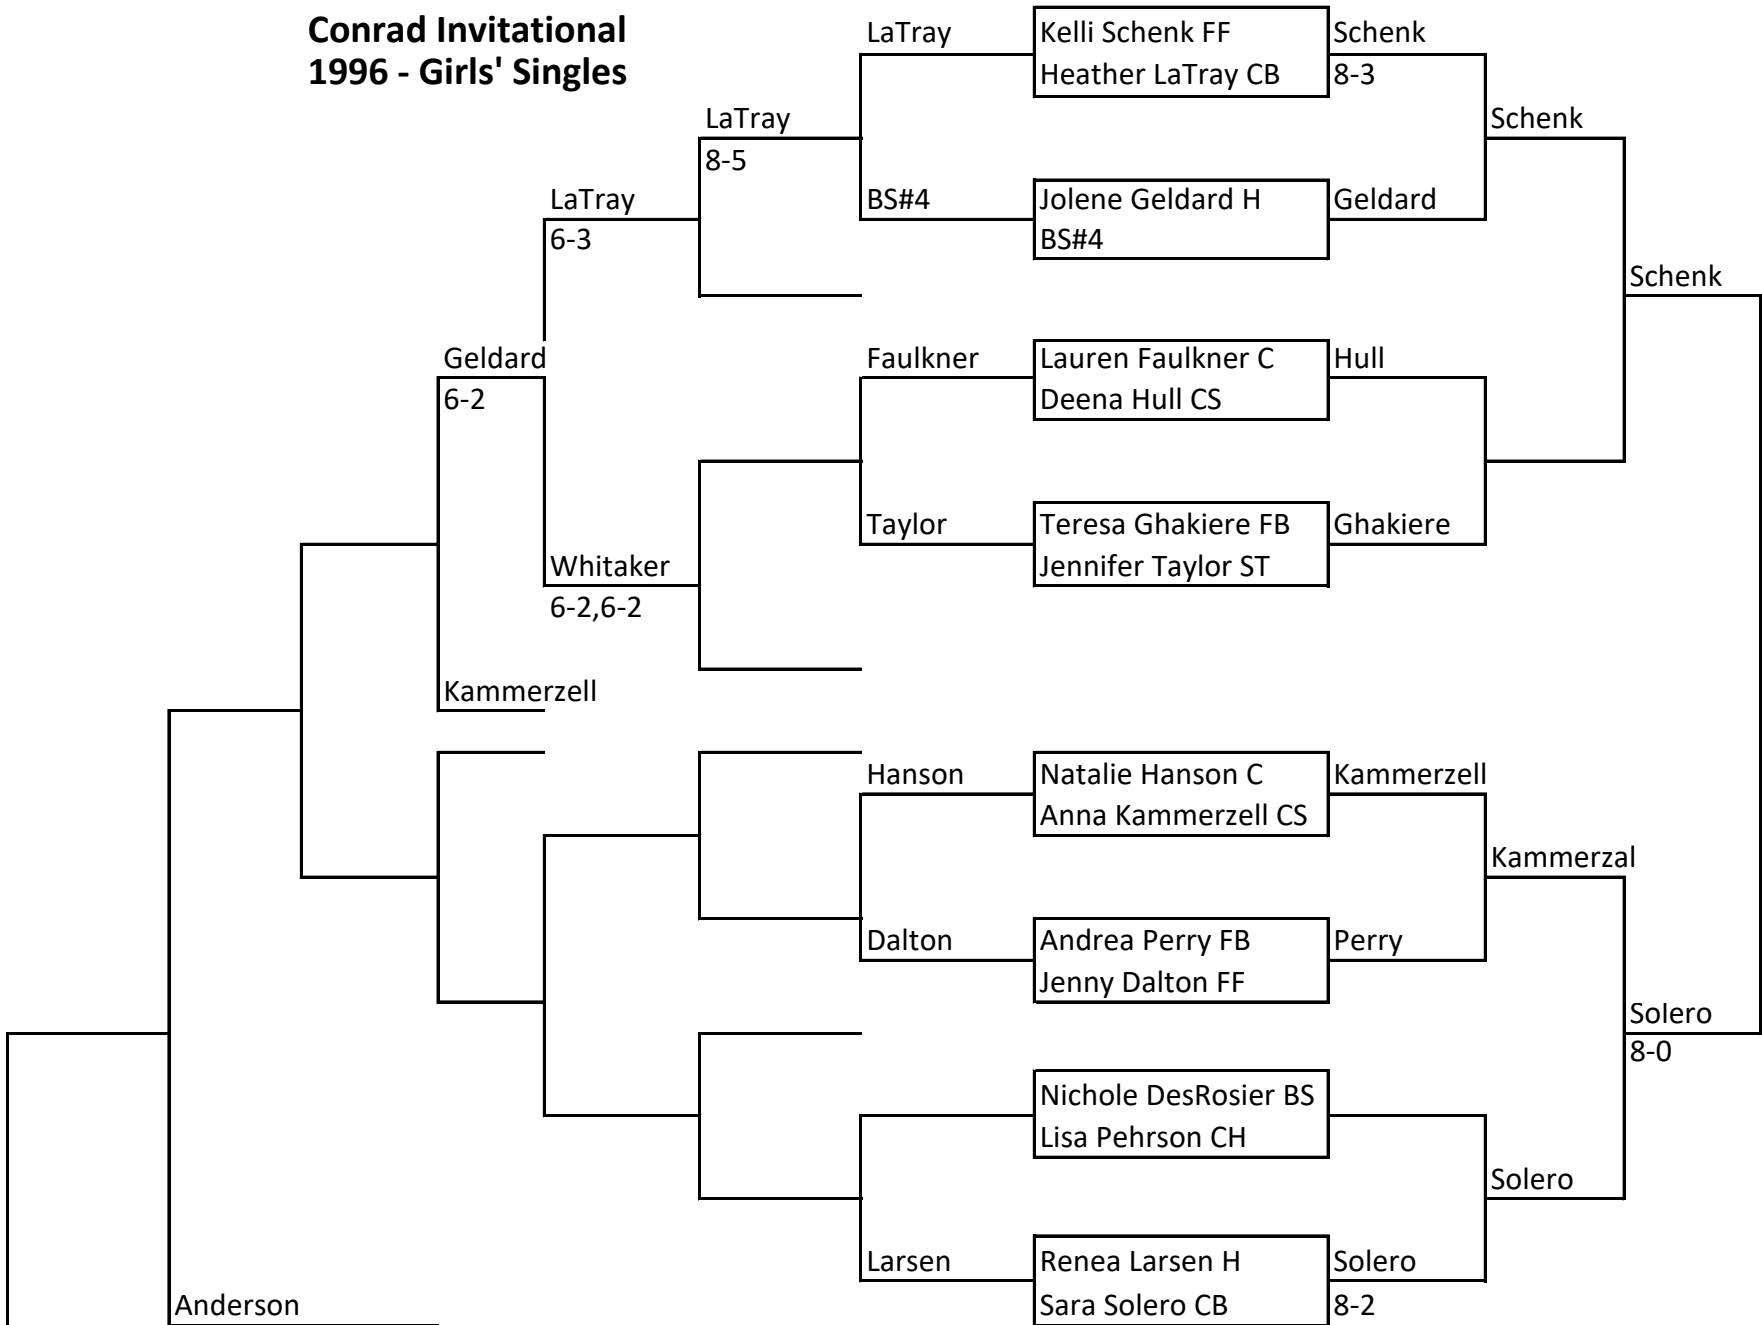

Conrad Invitational 1996 - Girls' Singles

Schenk

8-3

Schenk

8-2

Sherill