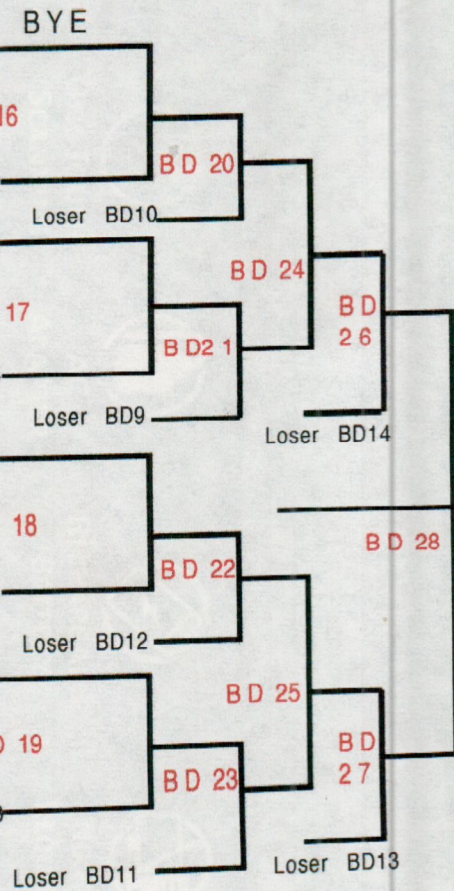

Doubles Tournament 1996

Championship Bracket

men's
doubles

Qualification Bracket

Keithan Gregg
Jim Gregg
BYE
BD 1

Gregg/Gregg
BD 9

John Downhour
Mike Erikson
Eric Gossard
Aaron Snyder
BD 2

BD 13

Jim Olson
Nick DeGroat
Tymer Garrin
Kevin Kelley
BD 3

BD 10

Paul Schilling
Greg Jensen
Mile Baughman
Roman Johnson
BD 4

Jason Cobb
Matt Berzel
Nathan McKenty
Dan McKenty
BD 5

BD 11

Kevin Rudolph
Joe Kellogg
Dustin Helvik
Ryan Murphy
BD 6