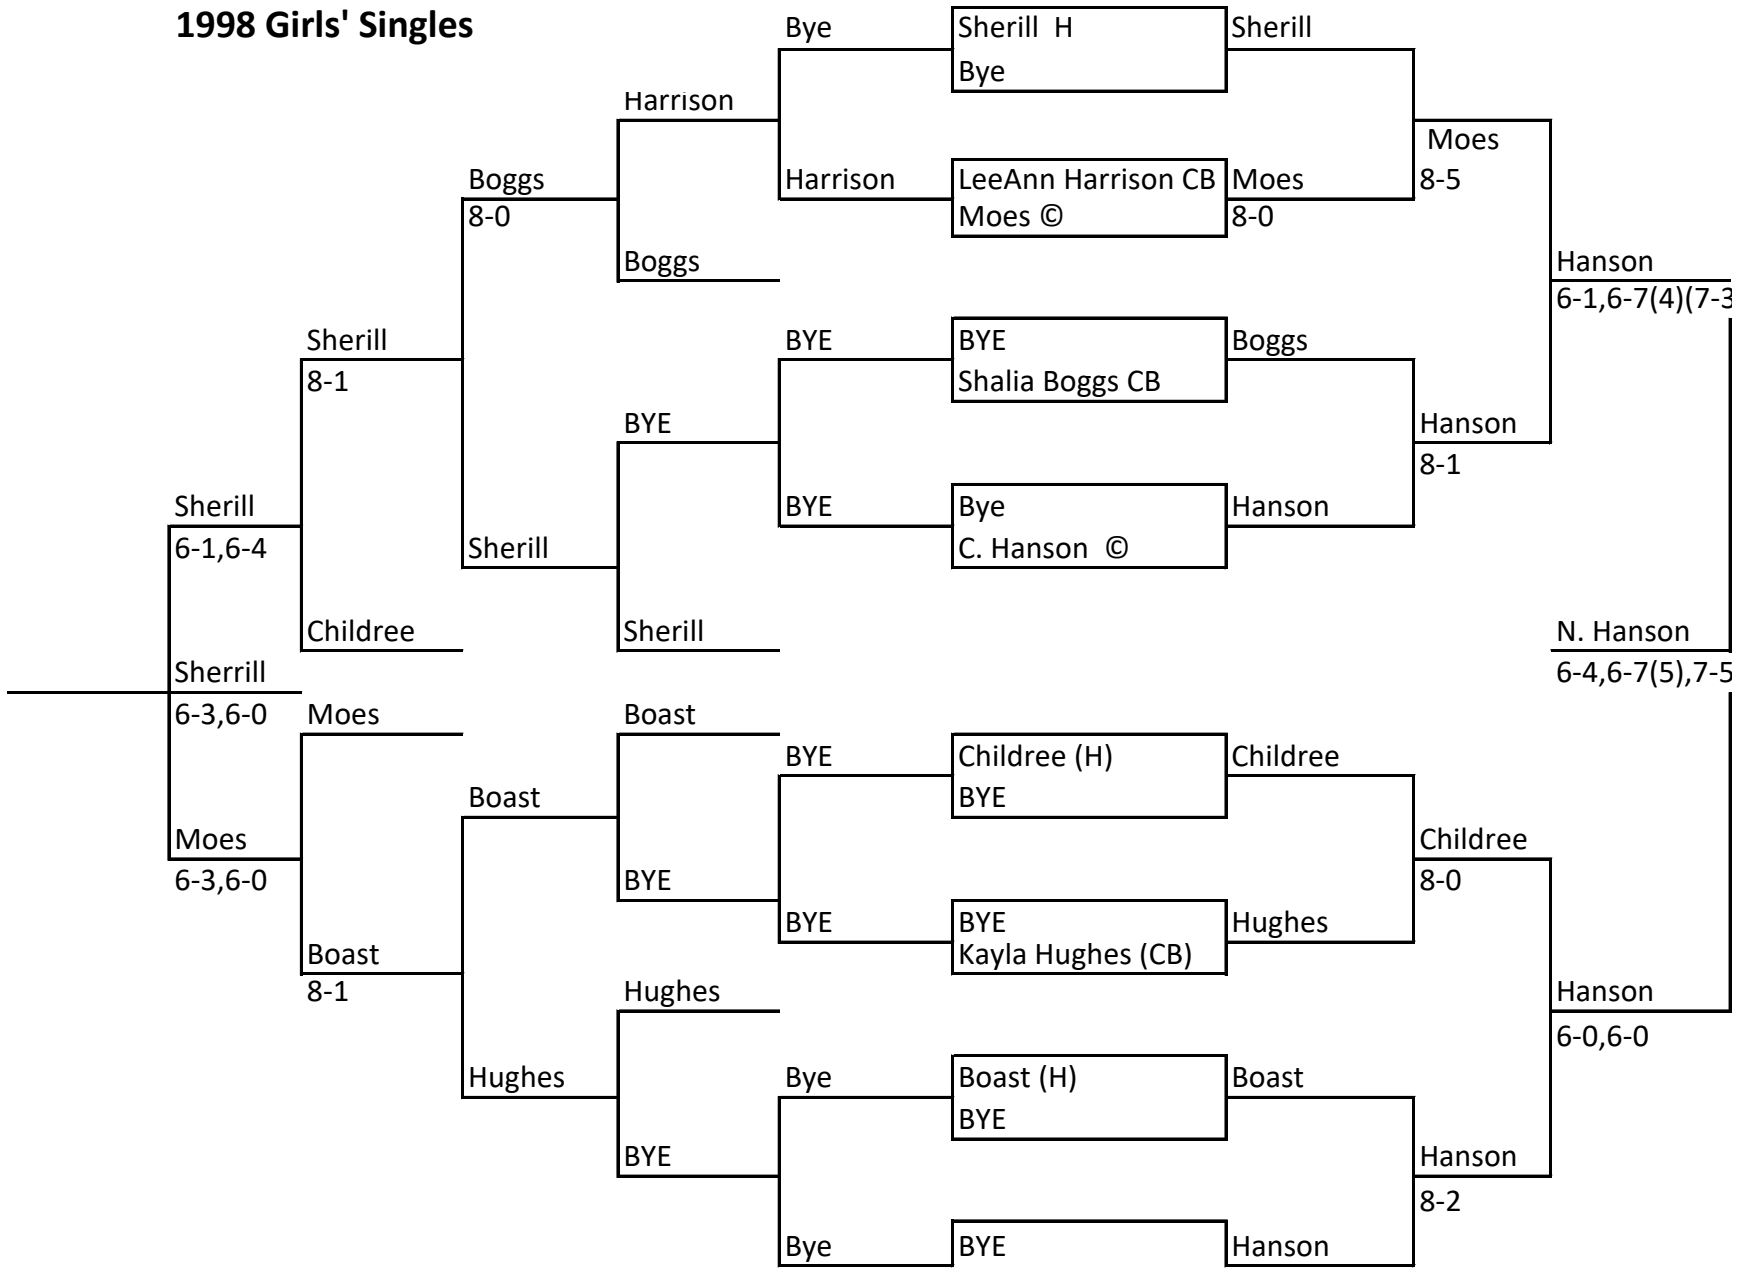

Conrad Invitational 1998 Girls' Singles

| N. Hanson © |

3)

i